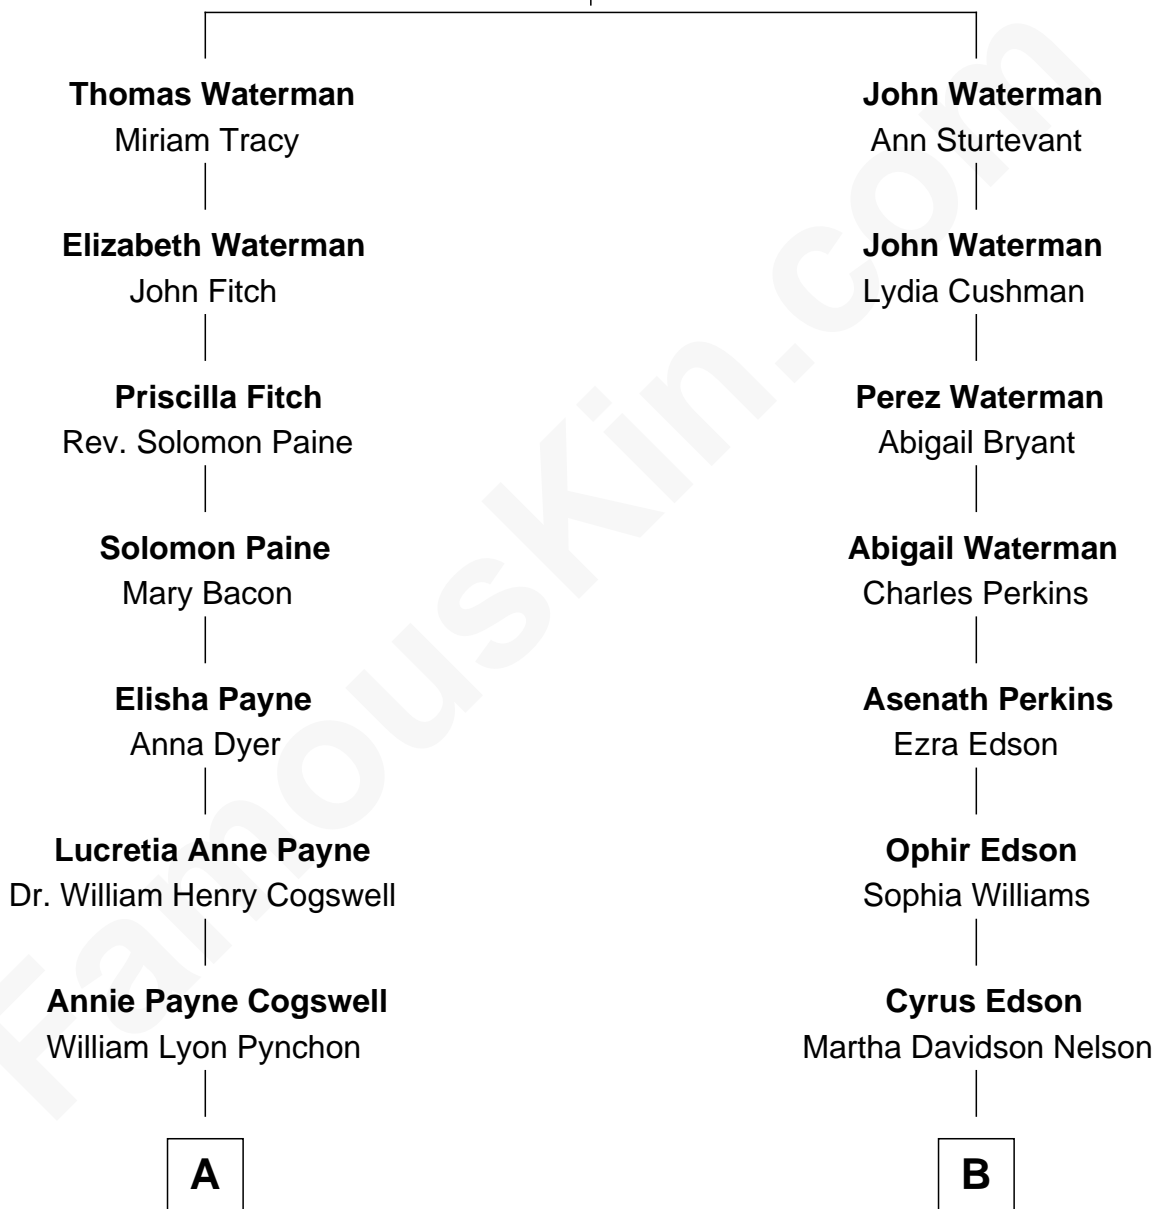

FamousKin.com Relationship Chart of

Thomas Pynchon

American Novelist

9th cousin of

Pete Seeger

American Folk Singer

Robert Waterman

Elizabeth Bourne

A

William Henry Chichele Pynchon

Carrie Susan Moyses

Thomas Ruggles Pynchon

Catherine Frances Bennett

Thomas Pynchon

Novelist

B

John Tracey Edson

Winona de Clyver Charlier

Constance de Clyver Edson

Charles Louis Seeger

Pete Seeger

American Folk Singer

FamousKin.com