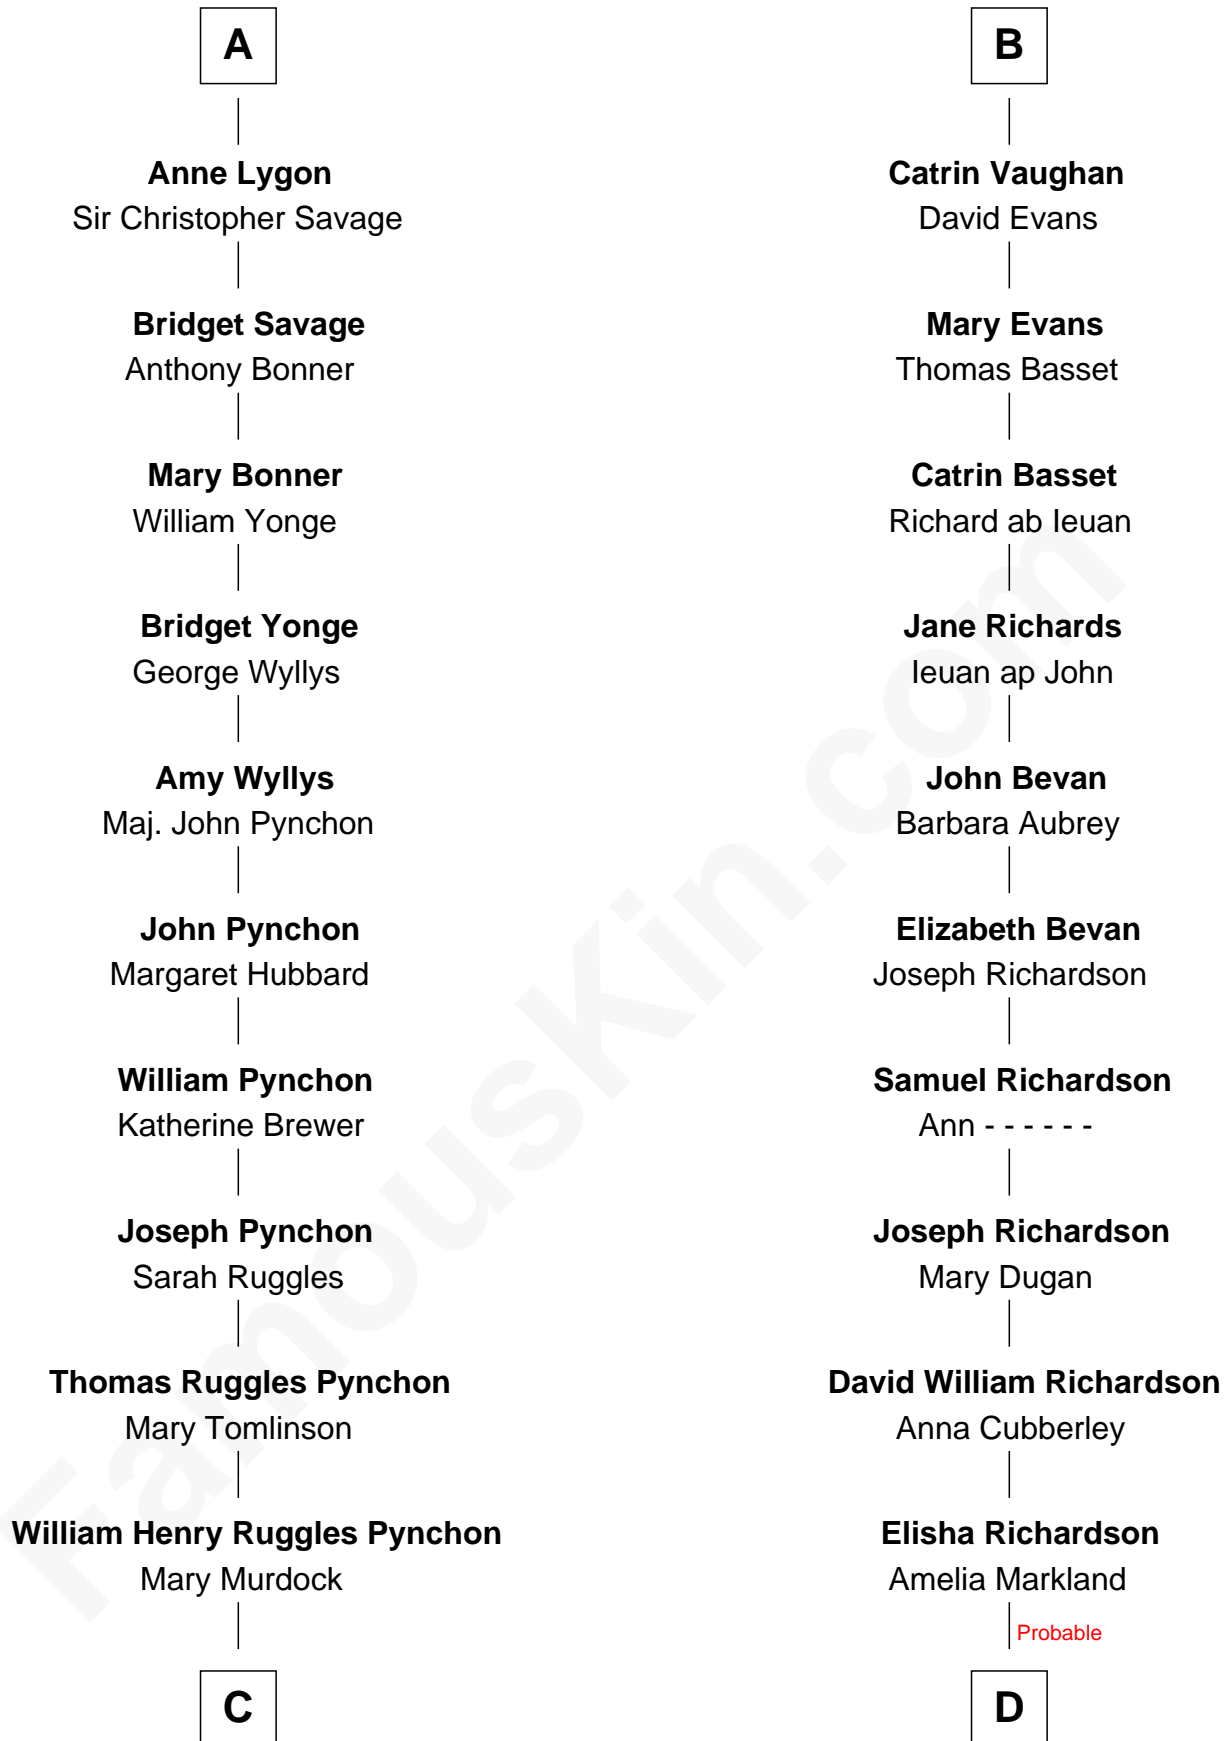

FamousKin.com
Relationship Chart of
Thomas Pynchon
American Novelist

20th cousin 1 time removed of
Sally Ride
1st American Woman in Space

C

William Lyon Pynchon

Annie Payne Cogswell

William Henry Chichele Pynchon

Carrie Susan Moyses

Thomas Ruggles Pynchon

Catherine Frances Bennett

Thomas Pynchon

Novelist

D

William Cubberly Richardson

Mary Ann Lee

Charles Everroad Richardson

Blanche Gibson

Jennie Mae Richardson

Thomas Vernam Ride

Dale Burdell Ride

Carol Joyce Anderson

Sally Ride

1st American Woman in Space