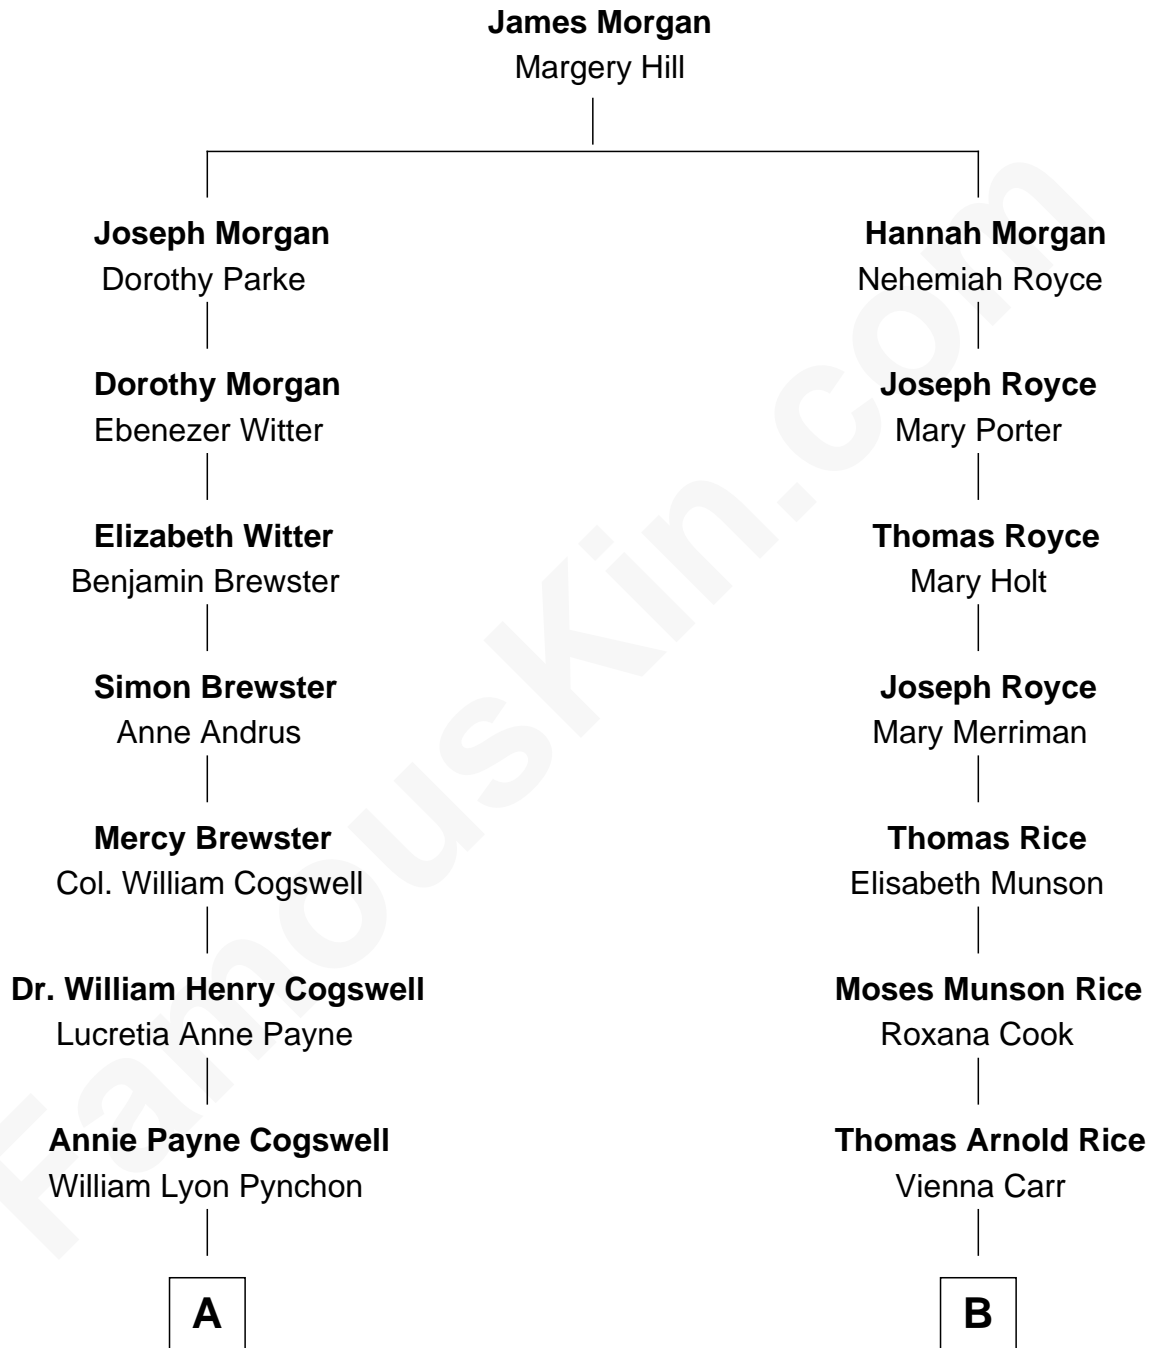

FamousKin.com
Relationship Chart of
Thomas Pynchon
American Novelist

9th cousin 1 time removed of

Charlie Munger
Vice-Chairman of Berkshire Hathaway

A

William Henry Chichele Pynchon

Carrie Susan Moyses

Thomas Ruggles Pynchon

Catherine Frances Bennett

Thomas Pynchon

Novelist

B

Caroline A. Rice

William H. Ingham

Helen Vienna Ingham

Charles W. Russell

Florence V. Russell

Alfred Case Munger

Charlie Munger

Vice-Chairman of Berkshire Hathaway