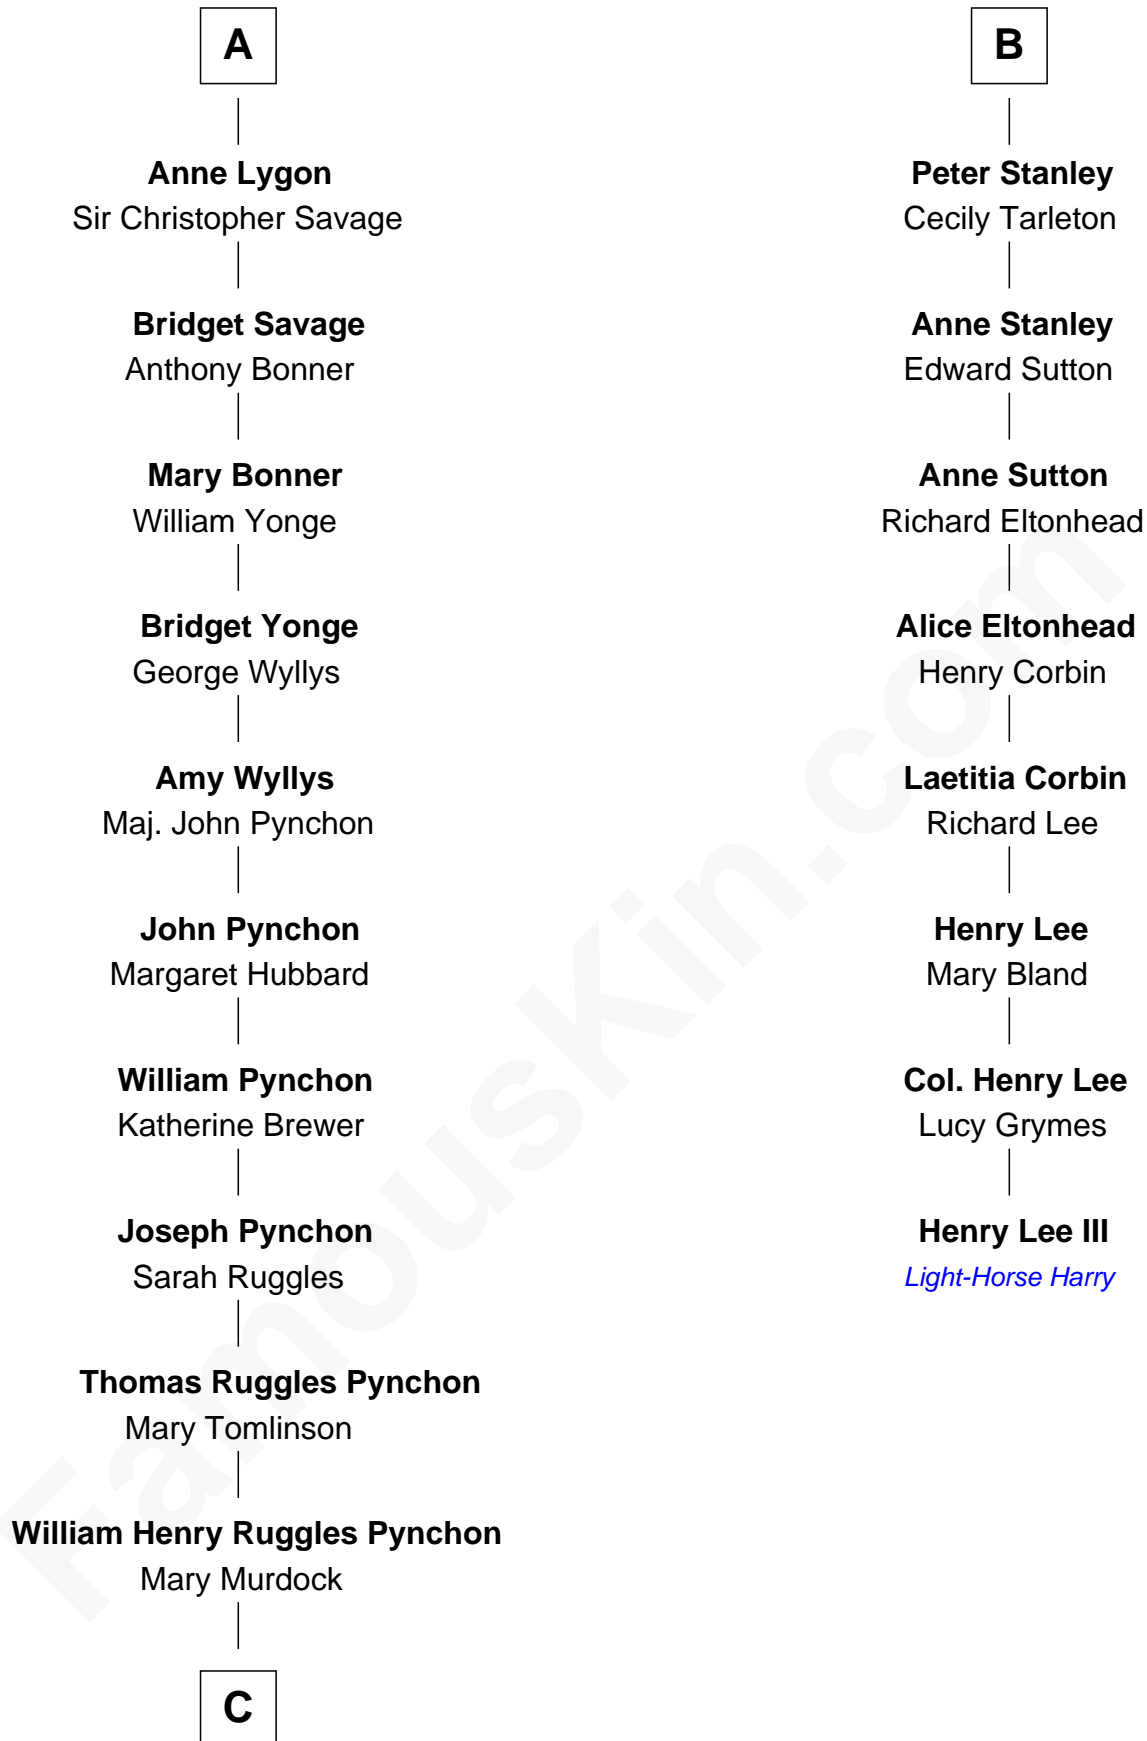

FamousKin.com

Relationship Chart of

Thomas Pynchon

American Novelist

14th cousin 6 times removed of

Henry Lee III
9th Governor of Virginia

Katherine de Hastang
Ralph de Stafford

C

—
William Lyon Pynchon

Annie Payne Cogswell

—
William Henry Chichele Pynchon

Carrie Susan Moyses

—
Thomas Ruggles Pynchon

Catherine Frances Bennett

—
Thomas Pynchon

Novelist