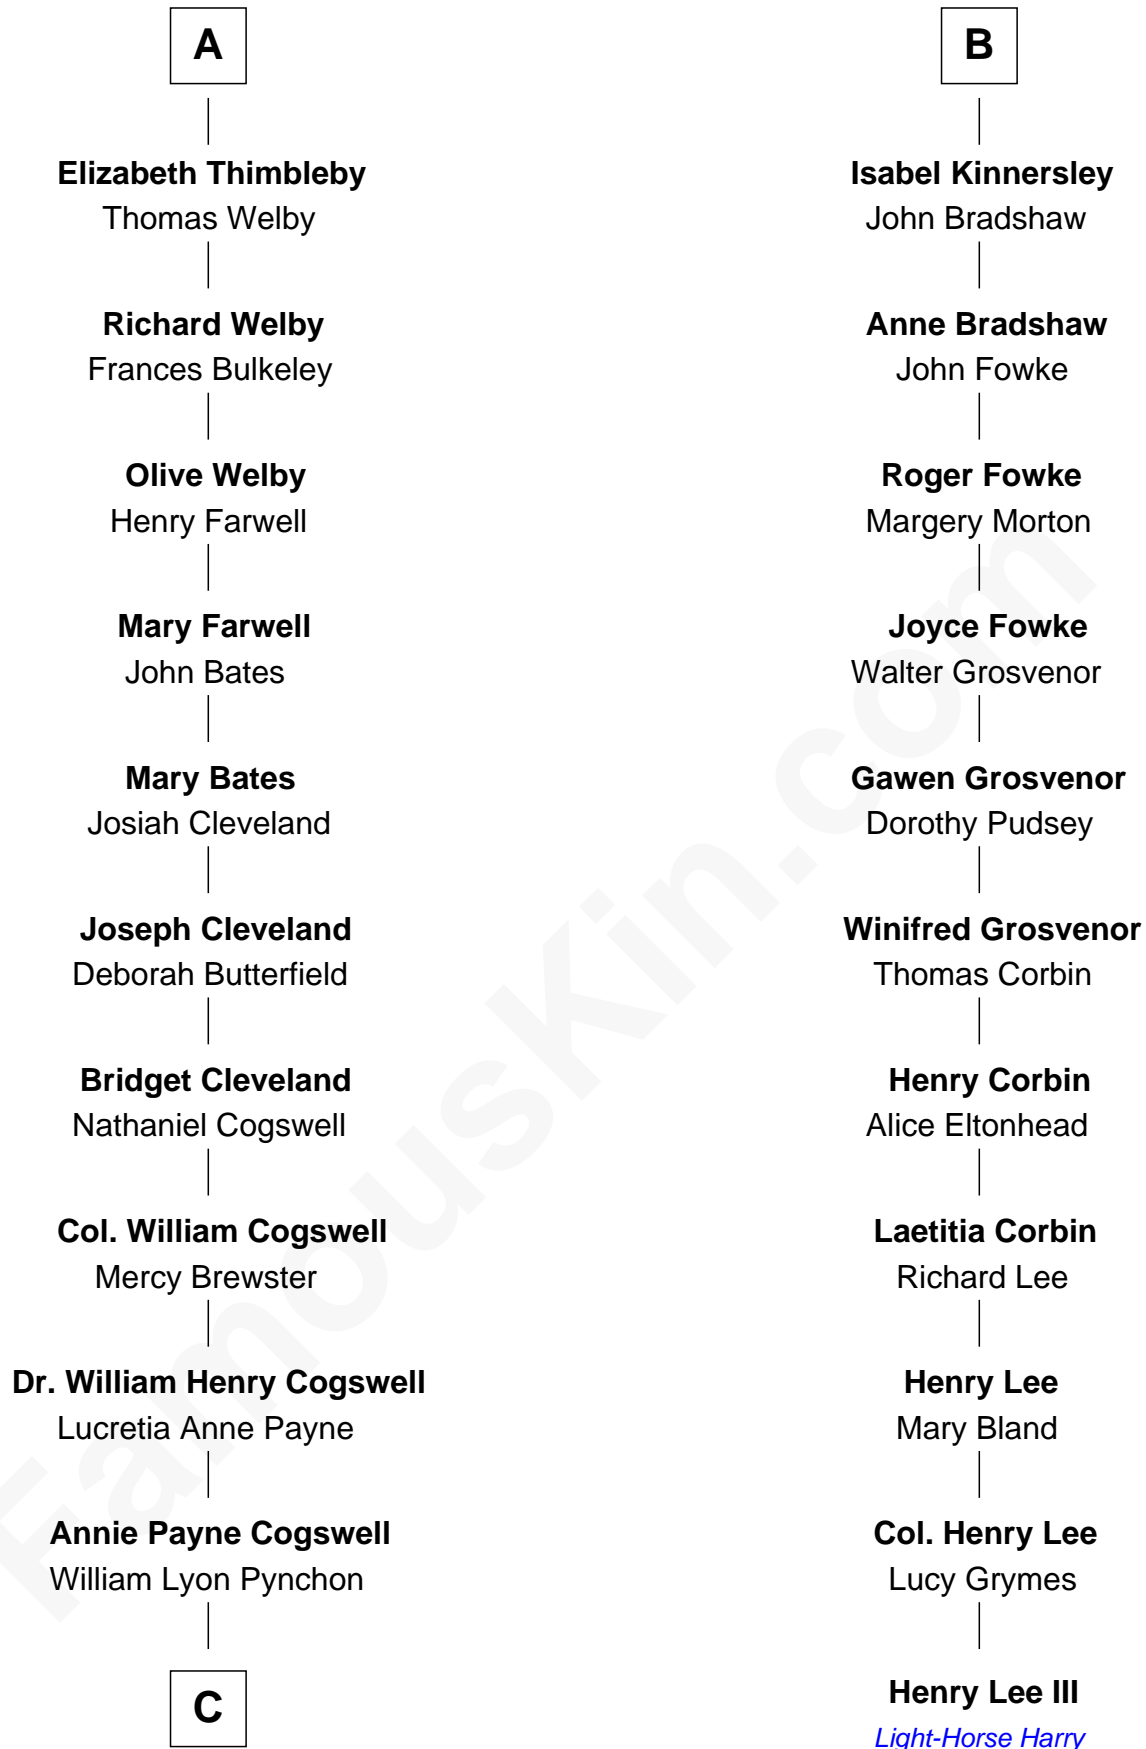

**FamousKin.com**  
**Relationship Chart of**  
**Thomas Pynchon**  
*American Novelist*

17th cousin 2 times removed of

**Henry Lee III**  
*9th Governor of Virginia*

C

William Henry Chichele Pynchon

Carrie Susan Moyses

Thomas Ruggles Pynchon

Catherine Frances Bennett

Thomas Pynchon

*Novelist*

FamousKin.com