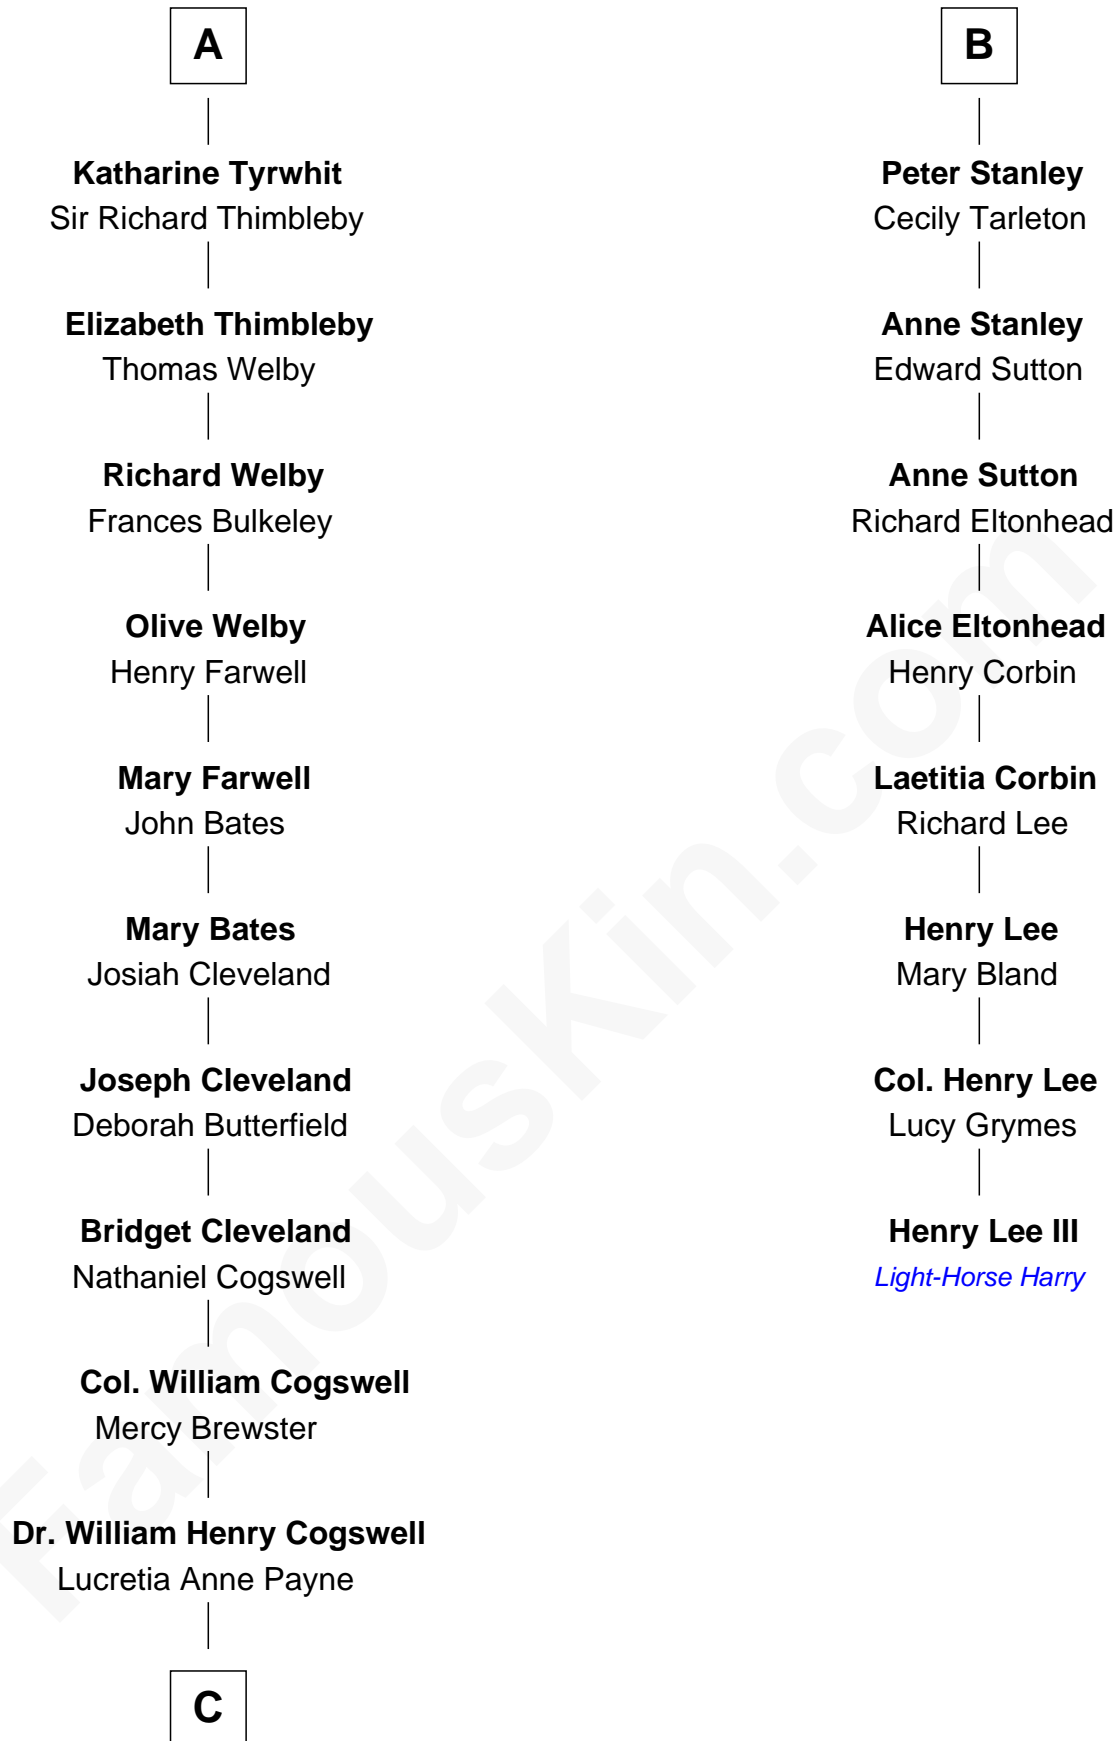

FamousKin.com
Relationship Chart of
Thomas Pynchon
American Novelist

14th cousin 6 times removed of

Henry Lee III
9th Governor of Virginia

C

—
Annie Payne Cogswell

William Lyon Pynchon

—
William Henry Chichele Pynchon

Carrie Susan Moyses

—
Thomas Ruggles Pynchon

Catherine Frances Bennett

—
Thomas Pynchon

Novelist

FamousKin.com