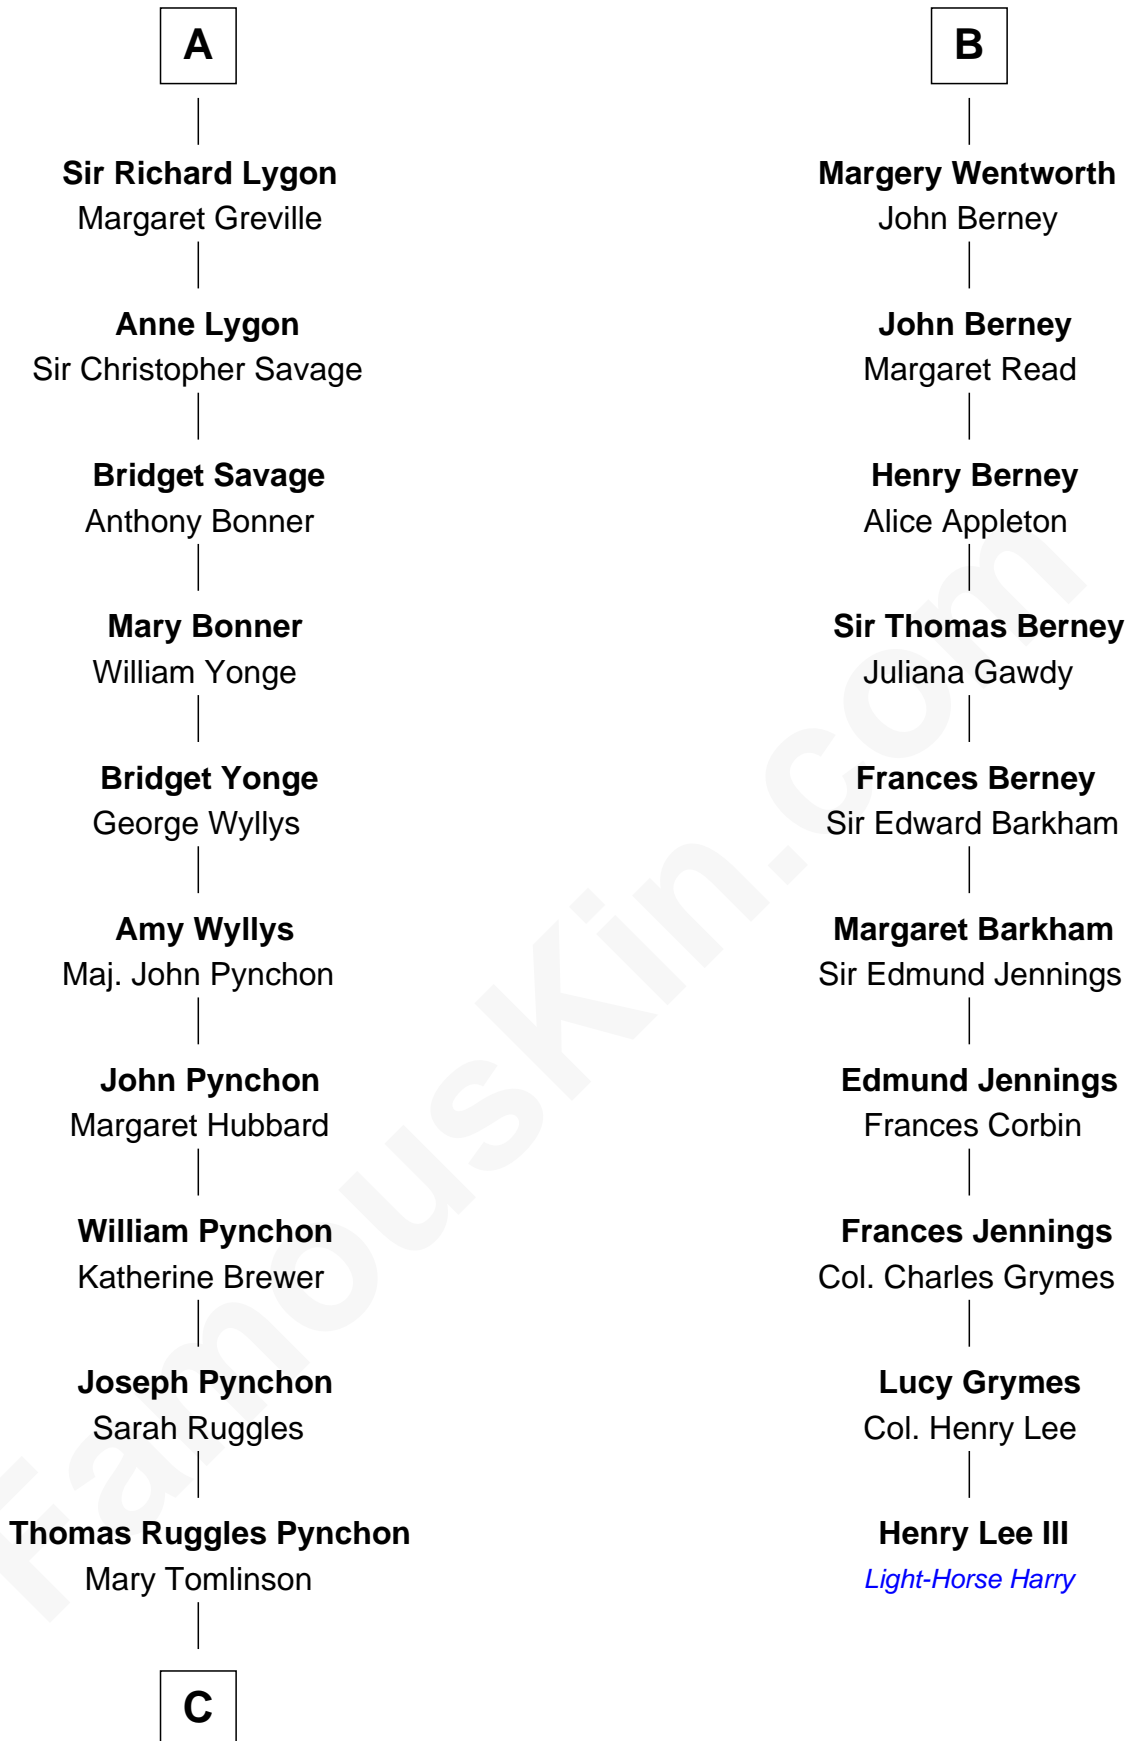

FamousKin.com
Relationship Chart of
Thomas Pynchon
American Novelist

16th cousin 5 times removed of

Henry Lee III
9th Governor of Virginia

C

William Henry Ruggles Pynchon

Mary Murdock

William Lyon Pynchon

Annie Payne Cogswell

William Henry Chichele Pynchon

Carrie Susan Moyses

Thomas Ruggles Pynchon

Catherine Frances Bennett

Thomas Pynchon

Novelist

FamousKin.com