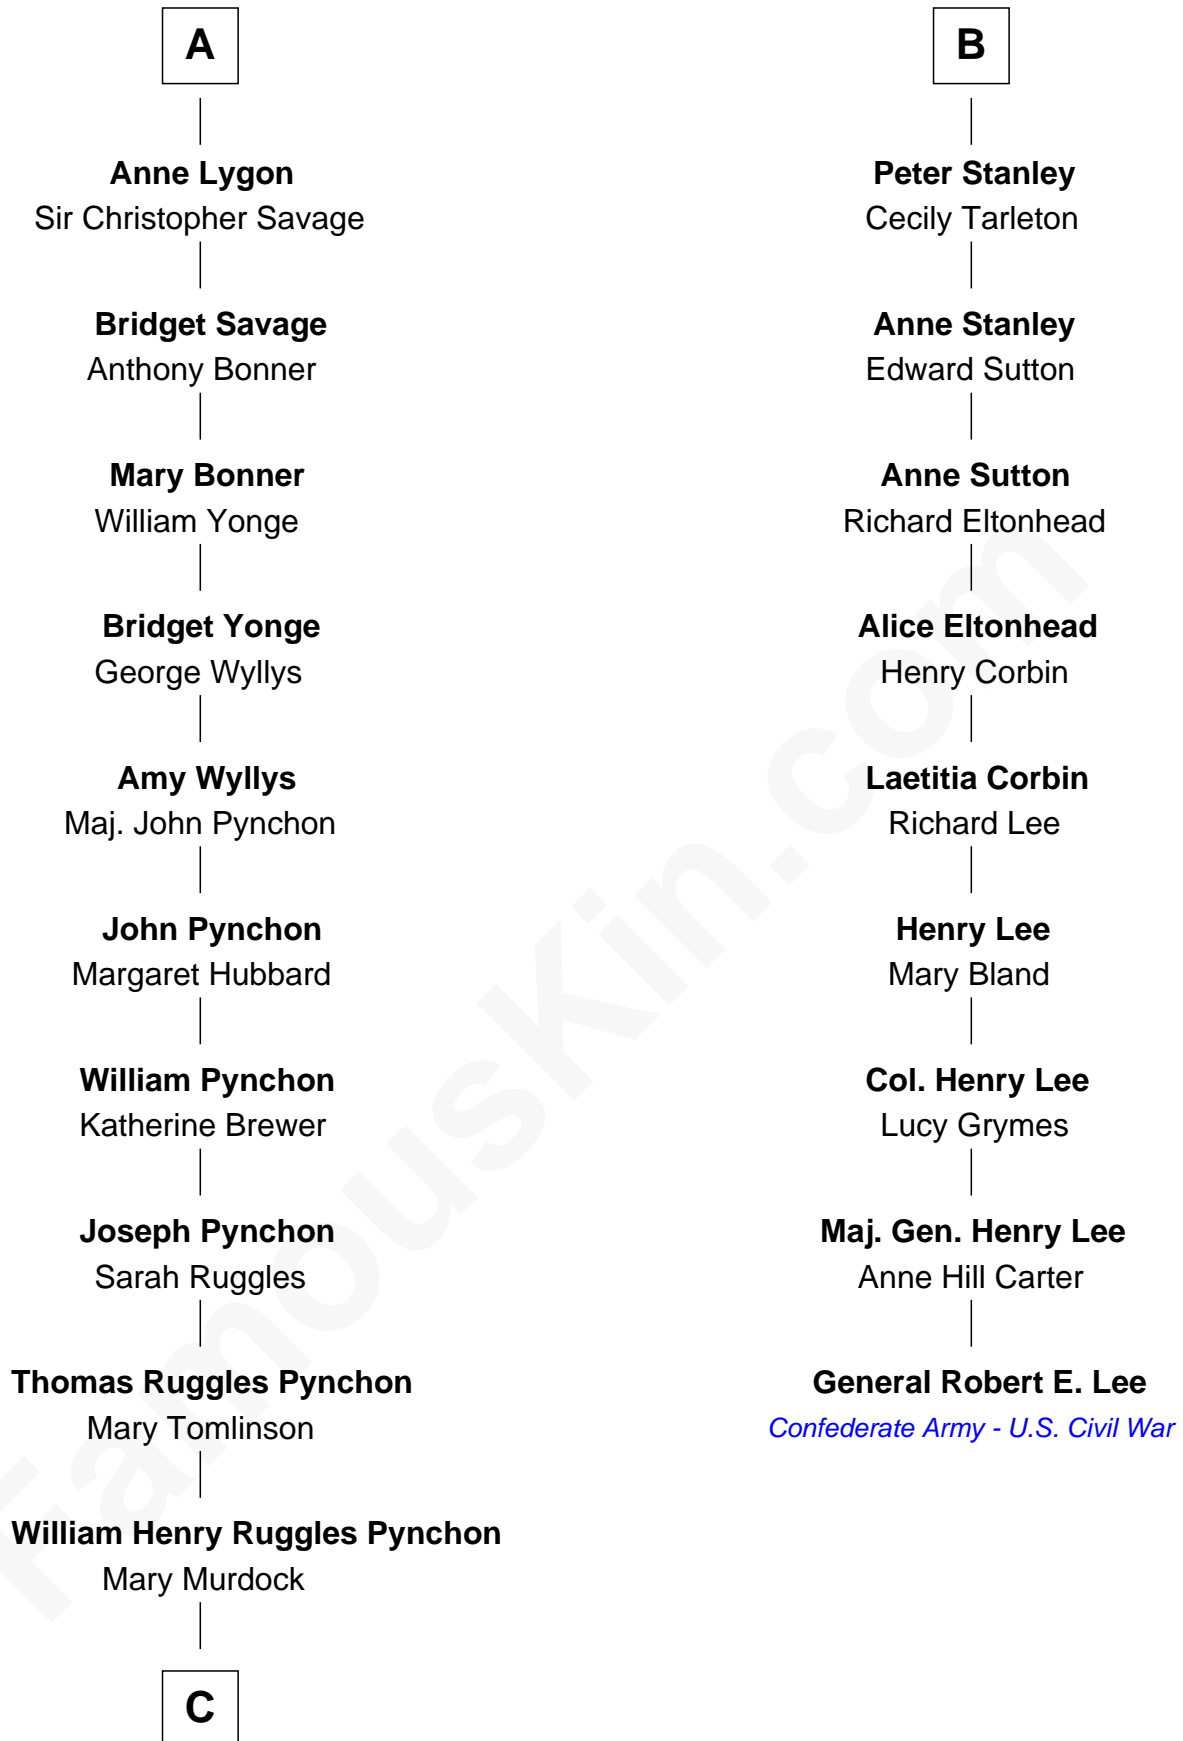

FamousKin.com
Relationship Chart of
Thomas Pynchon
American Novelist

15th cousin 5 times removed of
General Robert E. Lee
Confederate Army - U.S. Civil War

C

—
William Lyon Pynchon

Annie Payne Cogswell

—
William Henry Chichele Pynchon

Carrie Susan Moyses

—
Thomas Ruggles Pynchon

Catherine Frances Bennett

—
Thomas Pynchon

Novelist

FamousKin.com