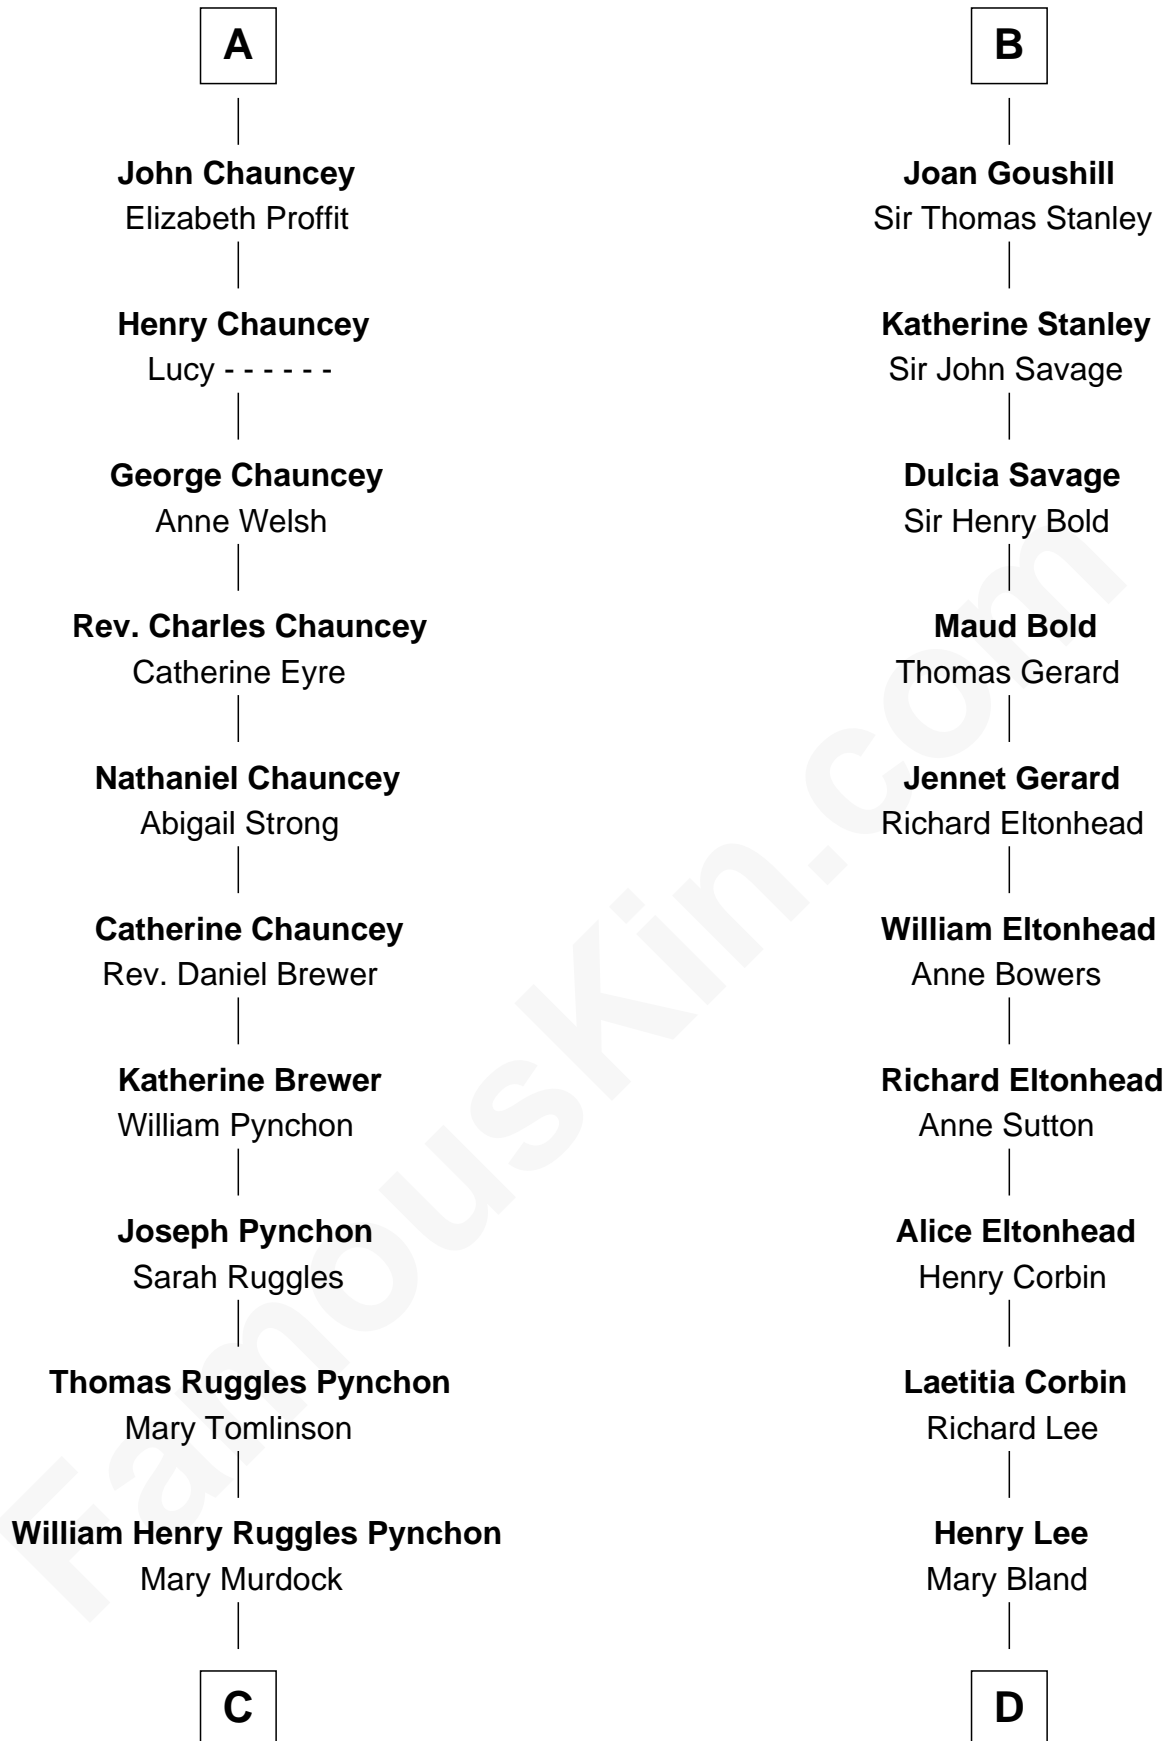

**FamousKin.com**  
**Relationship Chart of**  
**Thomas Pynchon**  
*American Novelist*

19th cousin 1 time removed of

**General Robert E. Lee**  
*Confederate Army - U.S. Civil War*

**C**

**William Lyon Pynchon**  
Annie Payne Cogswell

**William Henry Chichele Pynchon**  
Carrie Susan Moyses

**Thomas Ruggles Pynchon**  
Catherine Frances Bennett

**Thomas Pynchon**  
*Novelist*

**D**

**Col. Henry Lee**  
Lucy Grymes

**Maj. Gen. Henry Lee**  
Anne Hill Carter