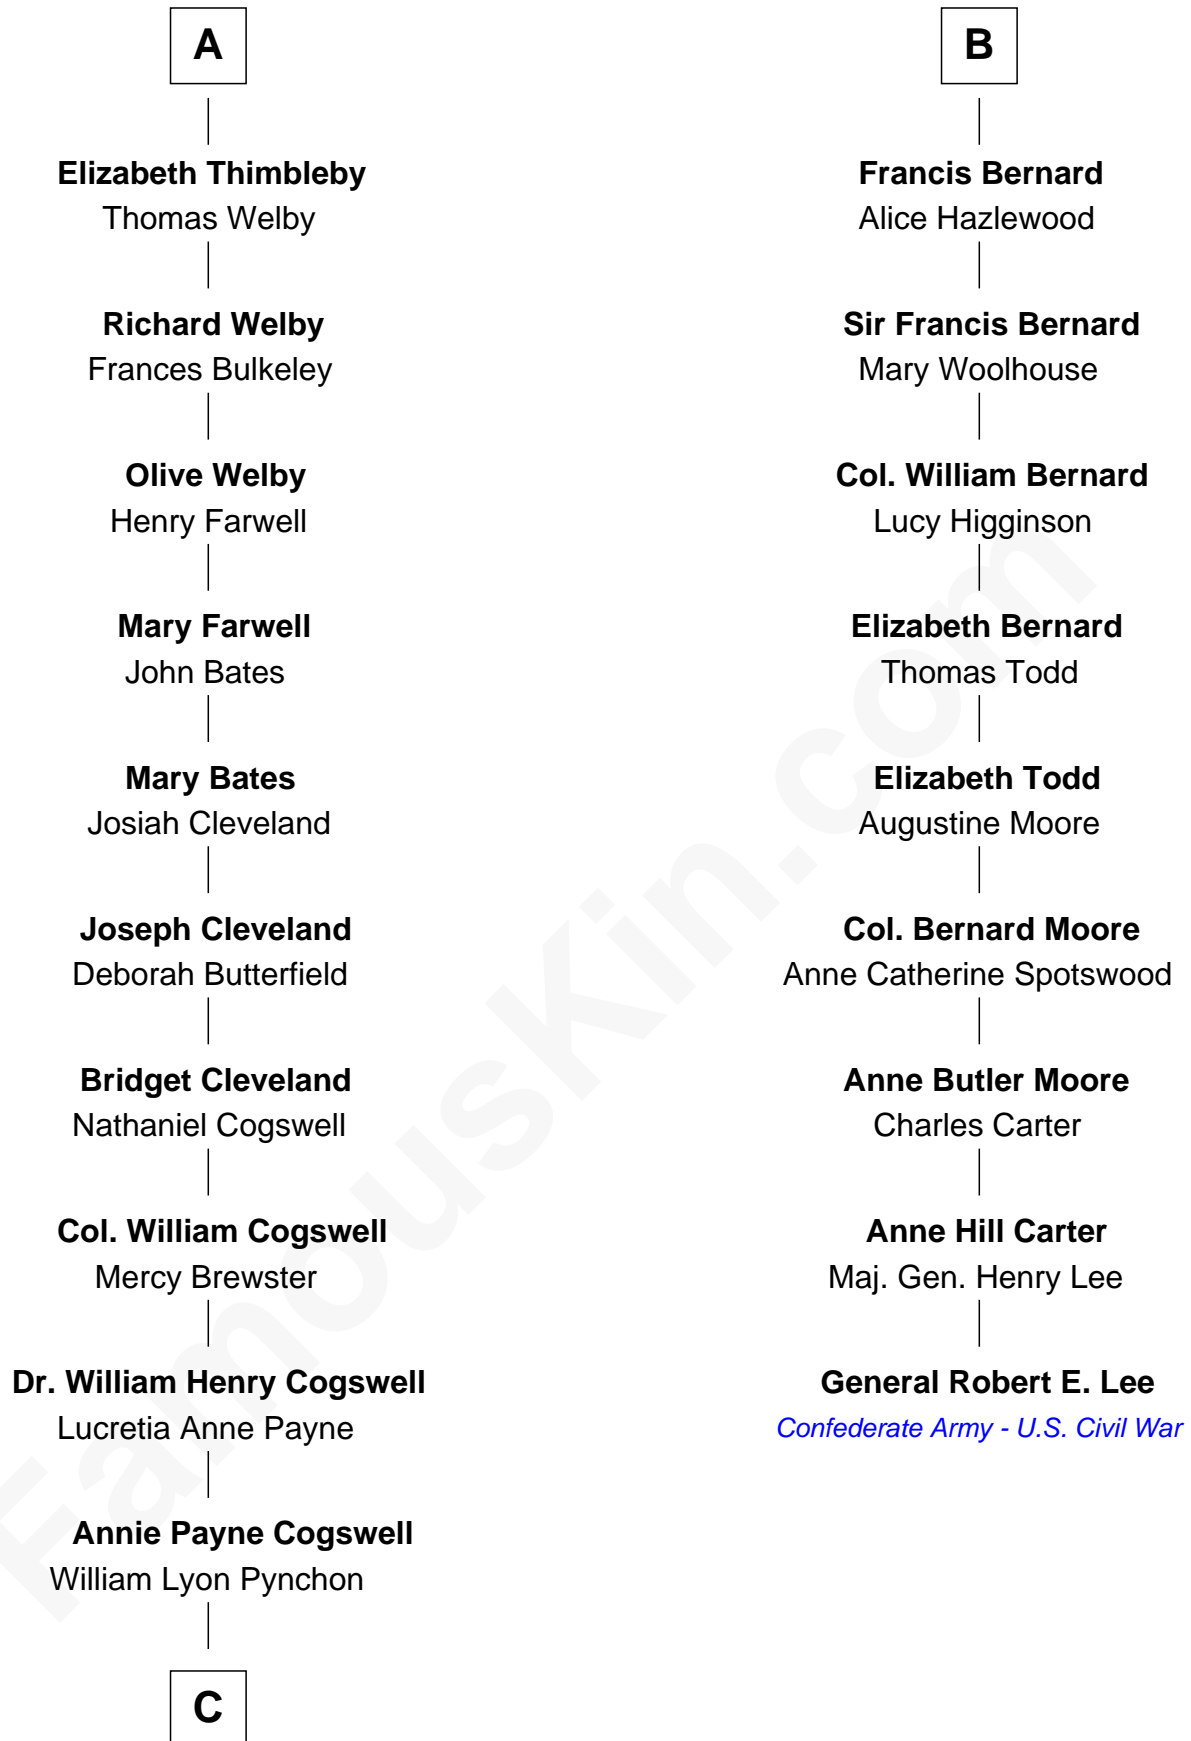

FamousKin.com
Relationship Chart of
Thomas Pynchon
American Novelist

15th cousin 4 times removed of

General Robert E. Lee
Confederate Army - U.S. Civil War

C

—
William Henry Chichele Pynchon

Carrie Susan Moyses

—
Thomas Ruggles Pynchon

Catherine Frances Bennett

—
Thomas Pynchon

Novelist

FamousKin.com