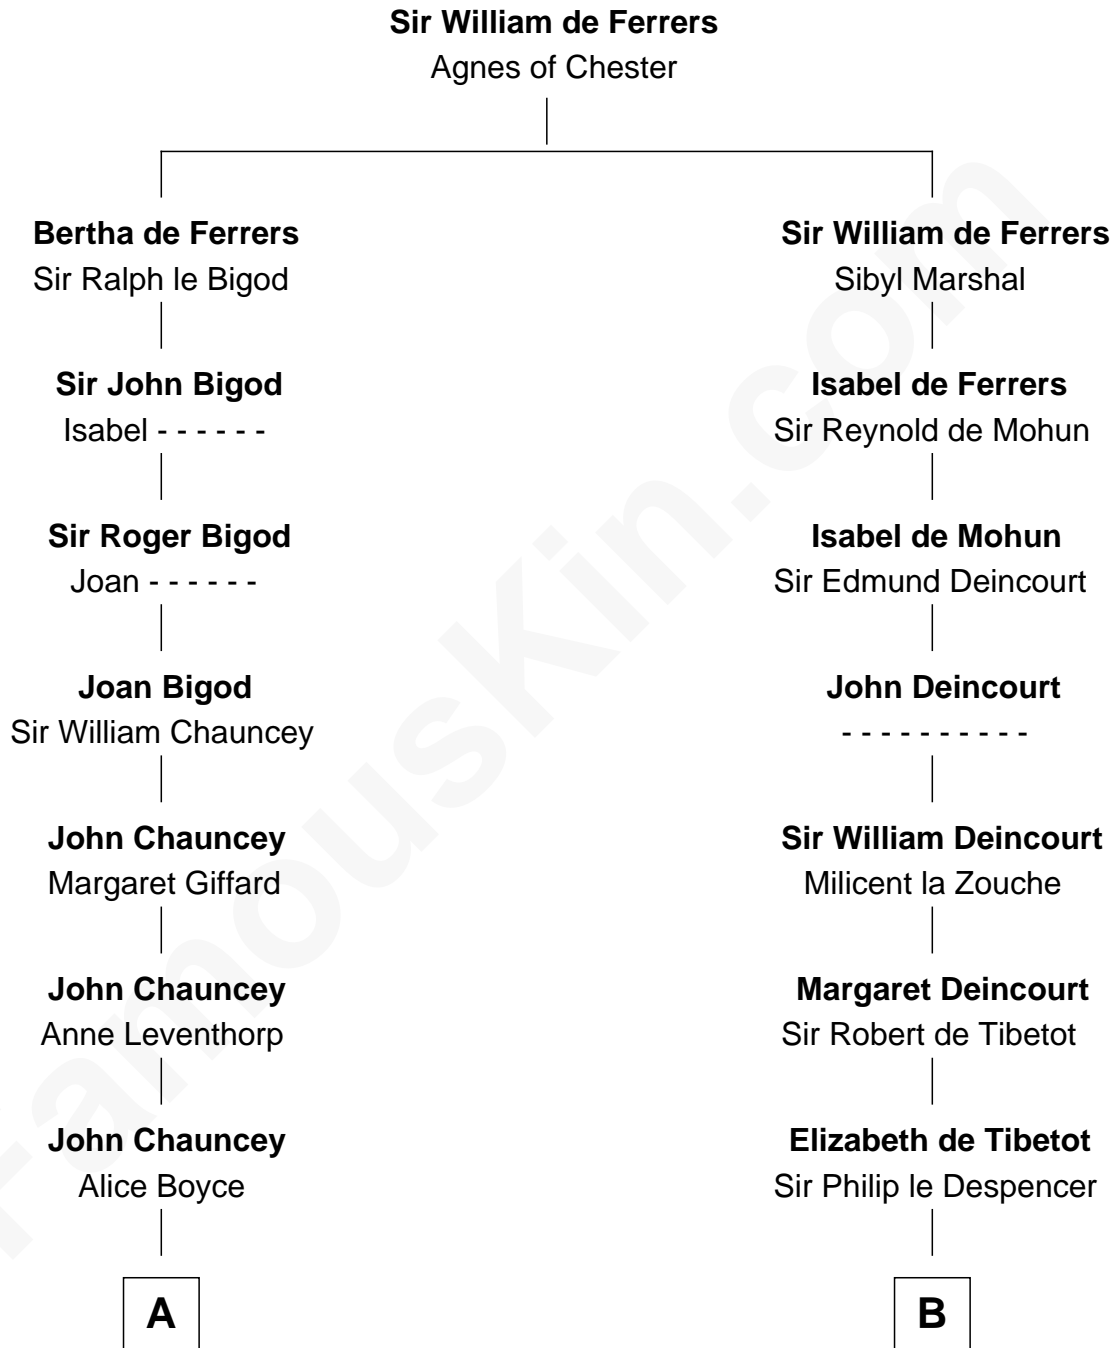

FamousKin.com
Relationship Chart of
Thomas Pynchon
American Novelist

20th cousin 1 time removed of

General Robert E. Lee
Confederate Army - U.S. Civil War

C

William Lyon Pynchon
Annie Payne Cogswell

William Henry Chichele Pynchon
Carrie Susan Moyses

Thomas Ruggles Pynchon
Catherine Frances Bennett

Thomas Pynchon
Novelist

D

Elizabeth Randolph
Richard Bland

Mary Bland
Henry Lee

Col. Henry Lee
Lucy Grymes

Maj. Gen. Henry Lee
Anne Hill Carter

General Robert E. Lee
Confederate Army - U.S. Civil War