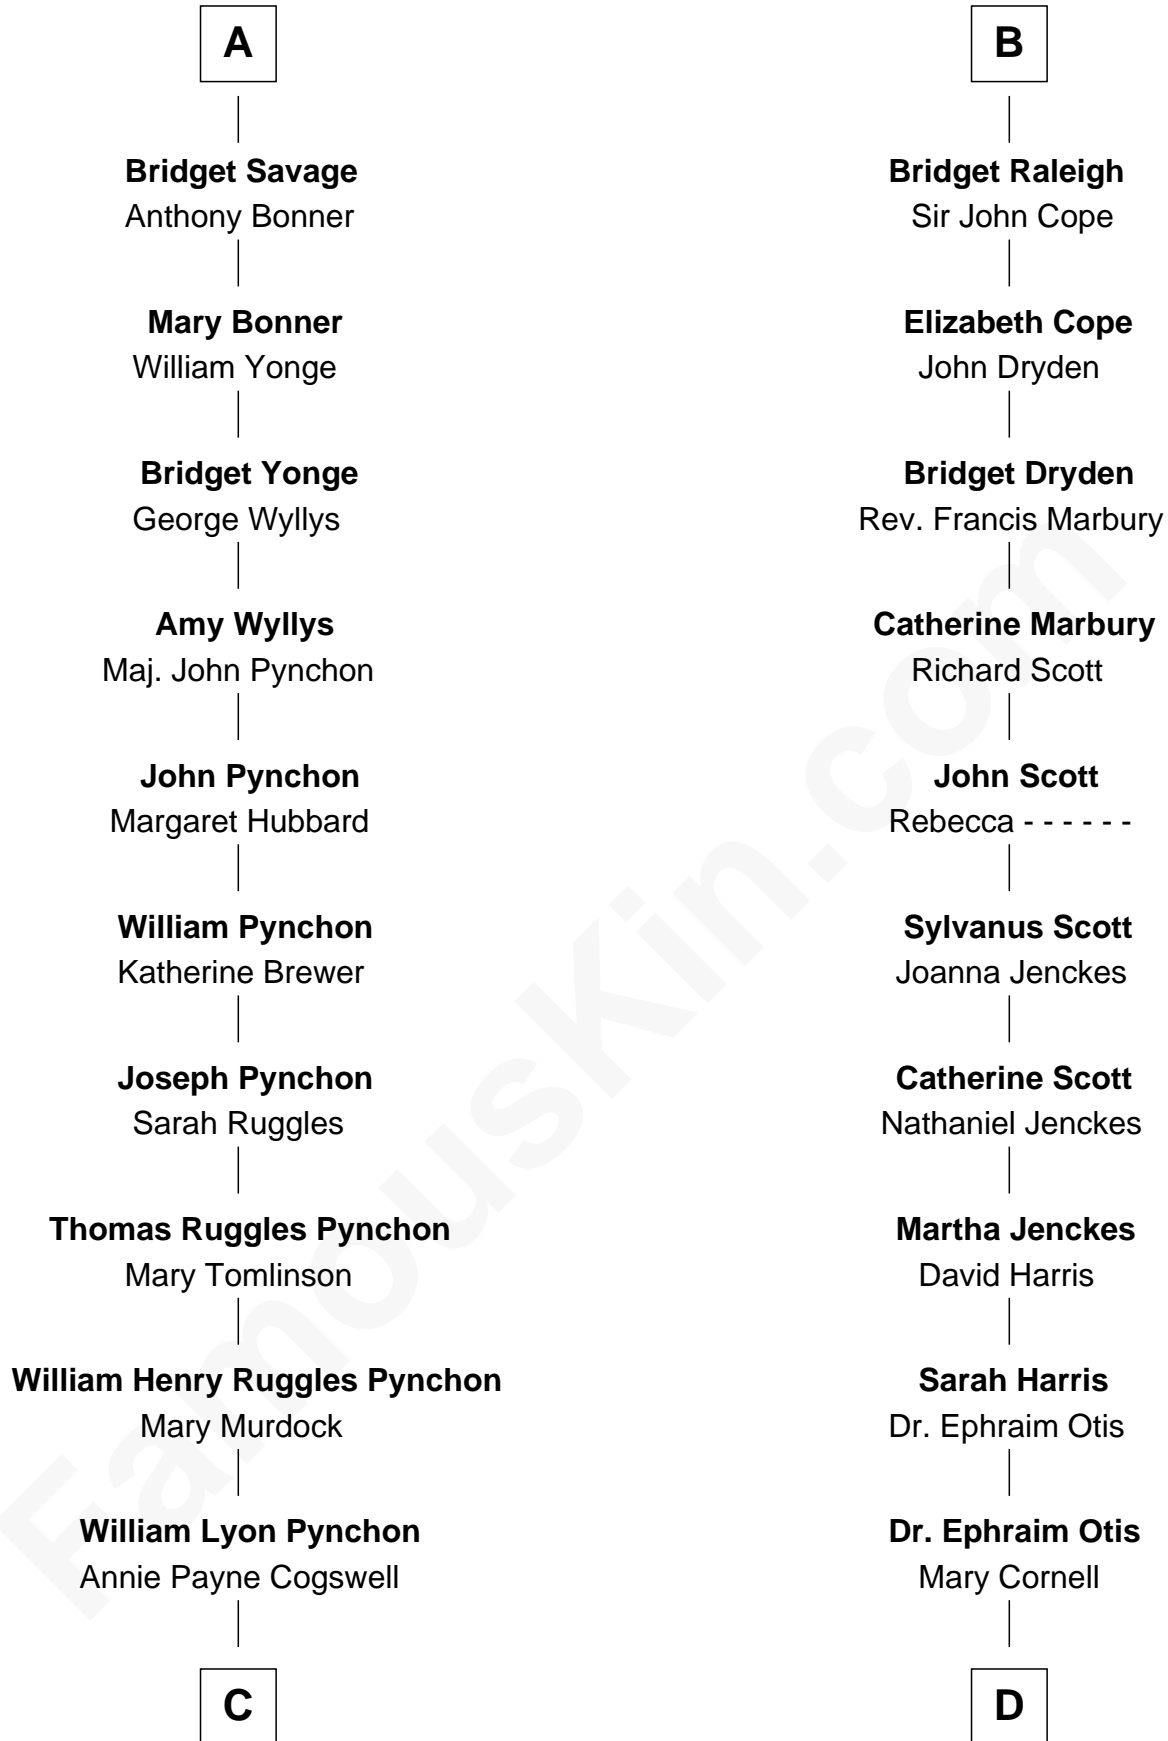

FamousKin.com
Relationship Chart of
Thomas Pynchon
American Novelist

19th cousin 1 time removed of

Amelia Earhart
Aviation Pioneer

Edmund Fitzalan
 Alice de Warenne

Richard Fitzalan
 Eleanor Plantagenet

Sir Richard Fitzalan
 Elizabeth de Bohun

Elizabeth Fitzalan
 Sir Robert Goushill

Joan Goushill
 Sir Thomas Stanley

Katherine Stanley
 Sir John Savage

Sir Christopher Savage
 Anne Stanley

Sir Christopher Savage
 Anne Lygon

A

Mary Fitzalan
 John le Strange

Ankaret le Strange
 Sir Richard Talbot

Mary Talbot
 Sir Thomas Greene

Sir Thomas Greene
 Phillippa Ferrers

Elizabeth Greene
 William Raleigh

Sir Edward Raleigh
 Margaret Verney

Sir Edward Raleigh
 Anne Chamberlayne

B

C

William Henry Chichele Pynchon

Carrie Susan Moyses

Thomas Ruggles Pynchon

Catherine Frances Bennett

Thomas Pynchon

Novelist