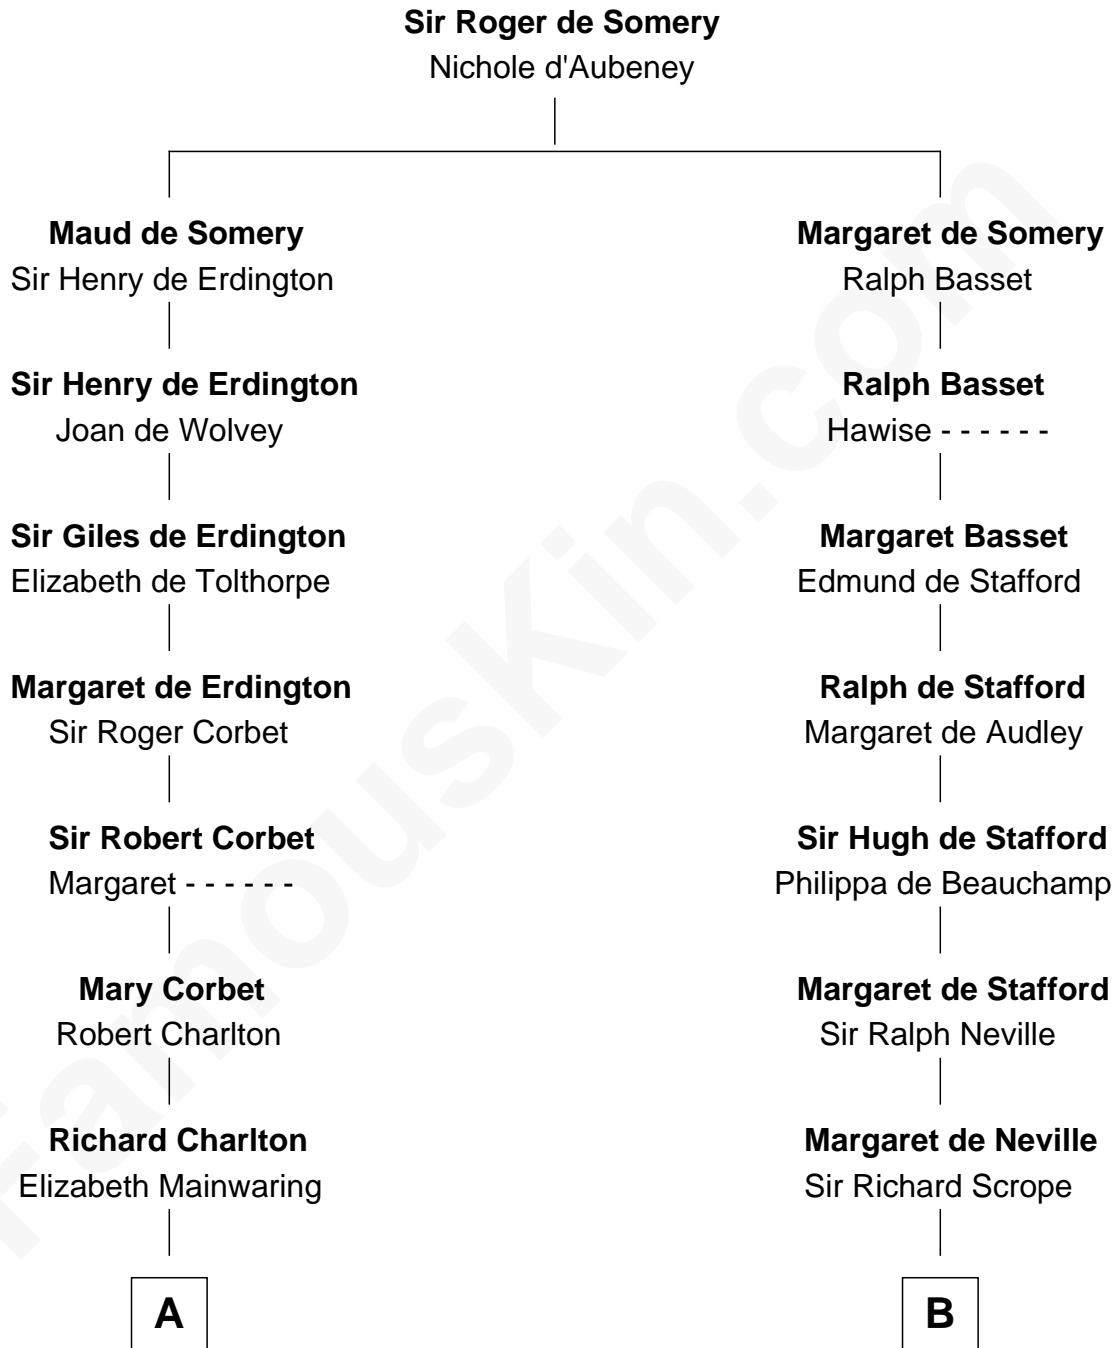

FamousKin.com
Relationship Chart of
Thomas Pynchon
American Novelist

18th cousin 2 times removed of
William Henry Harrison
9th U.S. President

C

William Lyon Pynchon
Annie Payne Cogswell

William Henry Chichele Pynchon
Carrie Susan Moyses

Thomas Ruggles Pynchon
Catherine Frances Bennett

Thomas Pynchon
Novelist

D

Benjamin Harrison
Elizabeth Bassett

William Henry Harrison
9th U.S. President

FamousKin.com