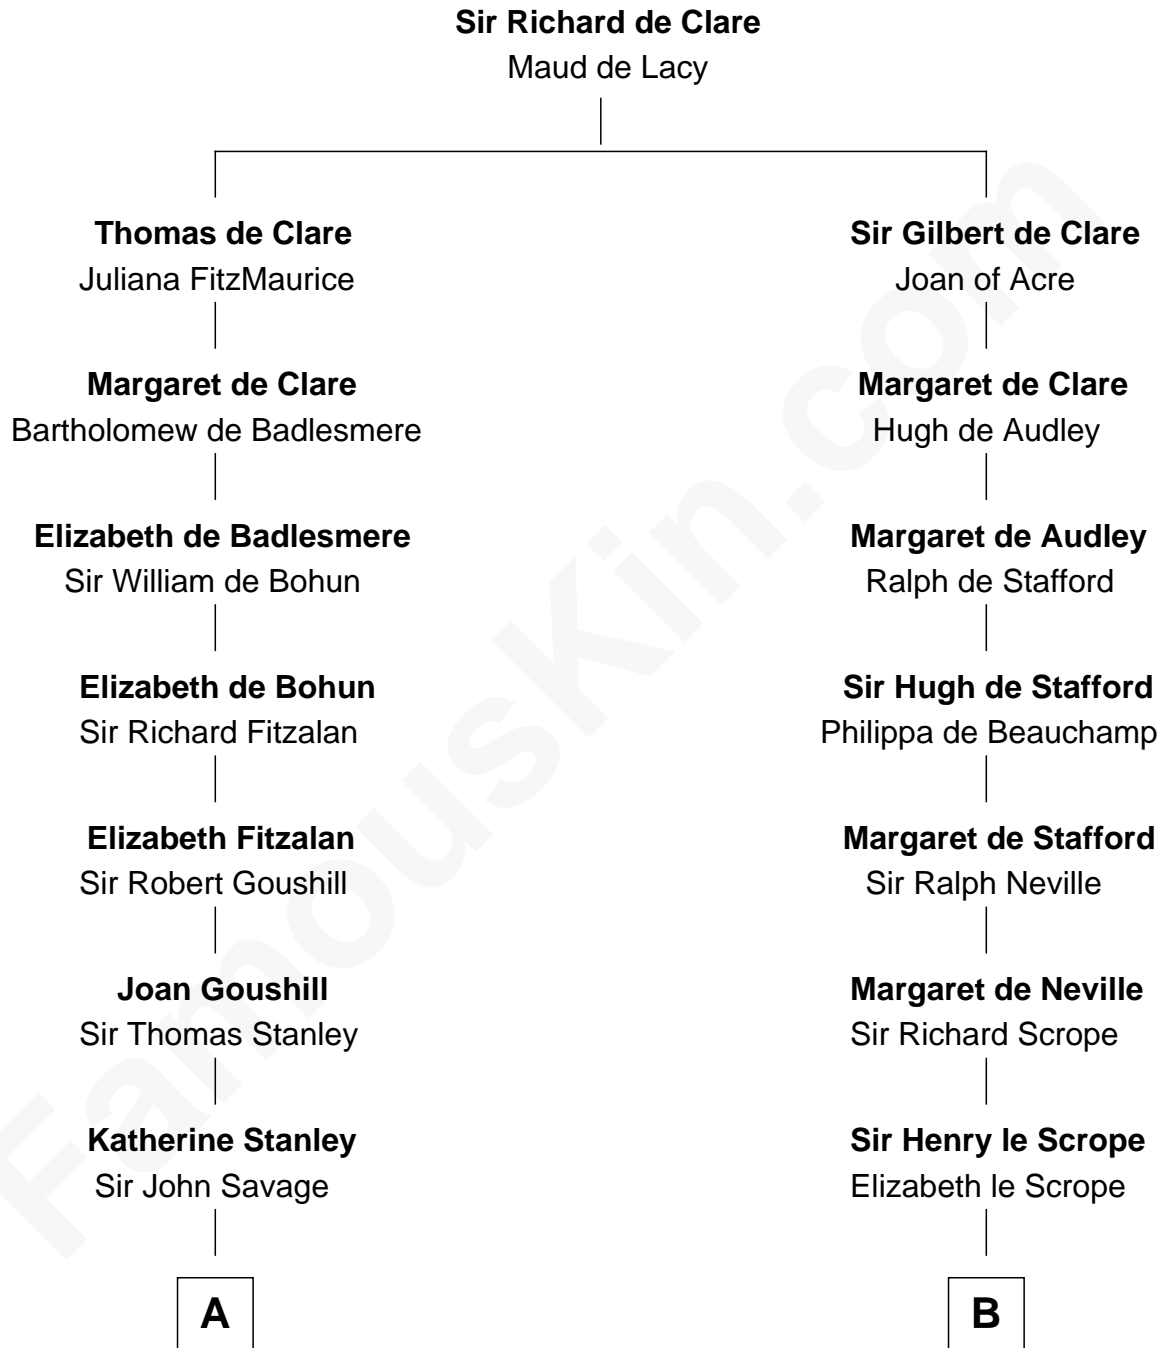

**FamousKin.com**  
**Relationship Chart of**  
**Thomas Pynchon**  
*American Novelist*

17th cousin 4 times removed of  
**William Henry Harrison**  
*9th U.S. President*

**C**

**William Henry Ruggles Pynchon**

Mary Murdock

**William Lyon Pynchon**

Annie Payne Cogswell

**William Henry Chichele Pynchon**

Carrie Susan Moyses

**Thomas Ruggles Pynchon**

Catherine Frances Bennett

**Thomas Pynchon**