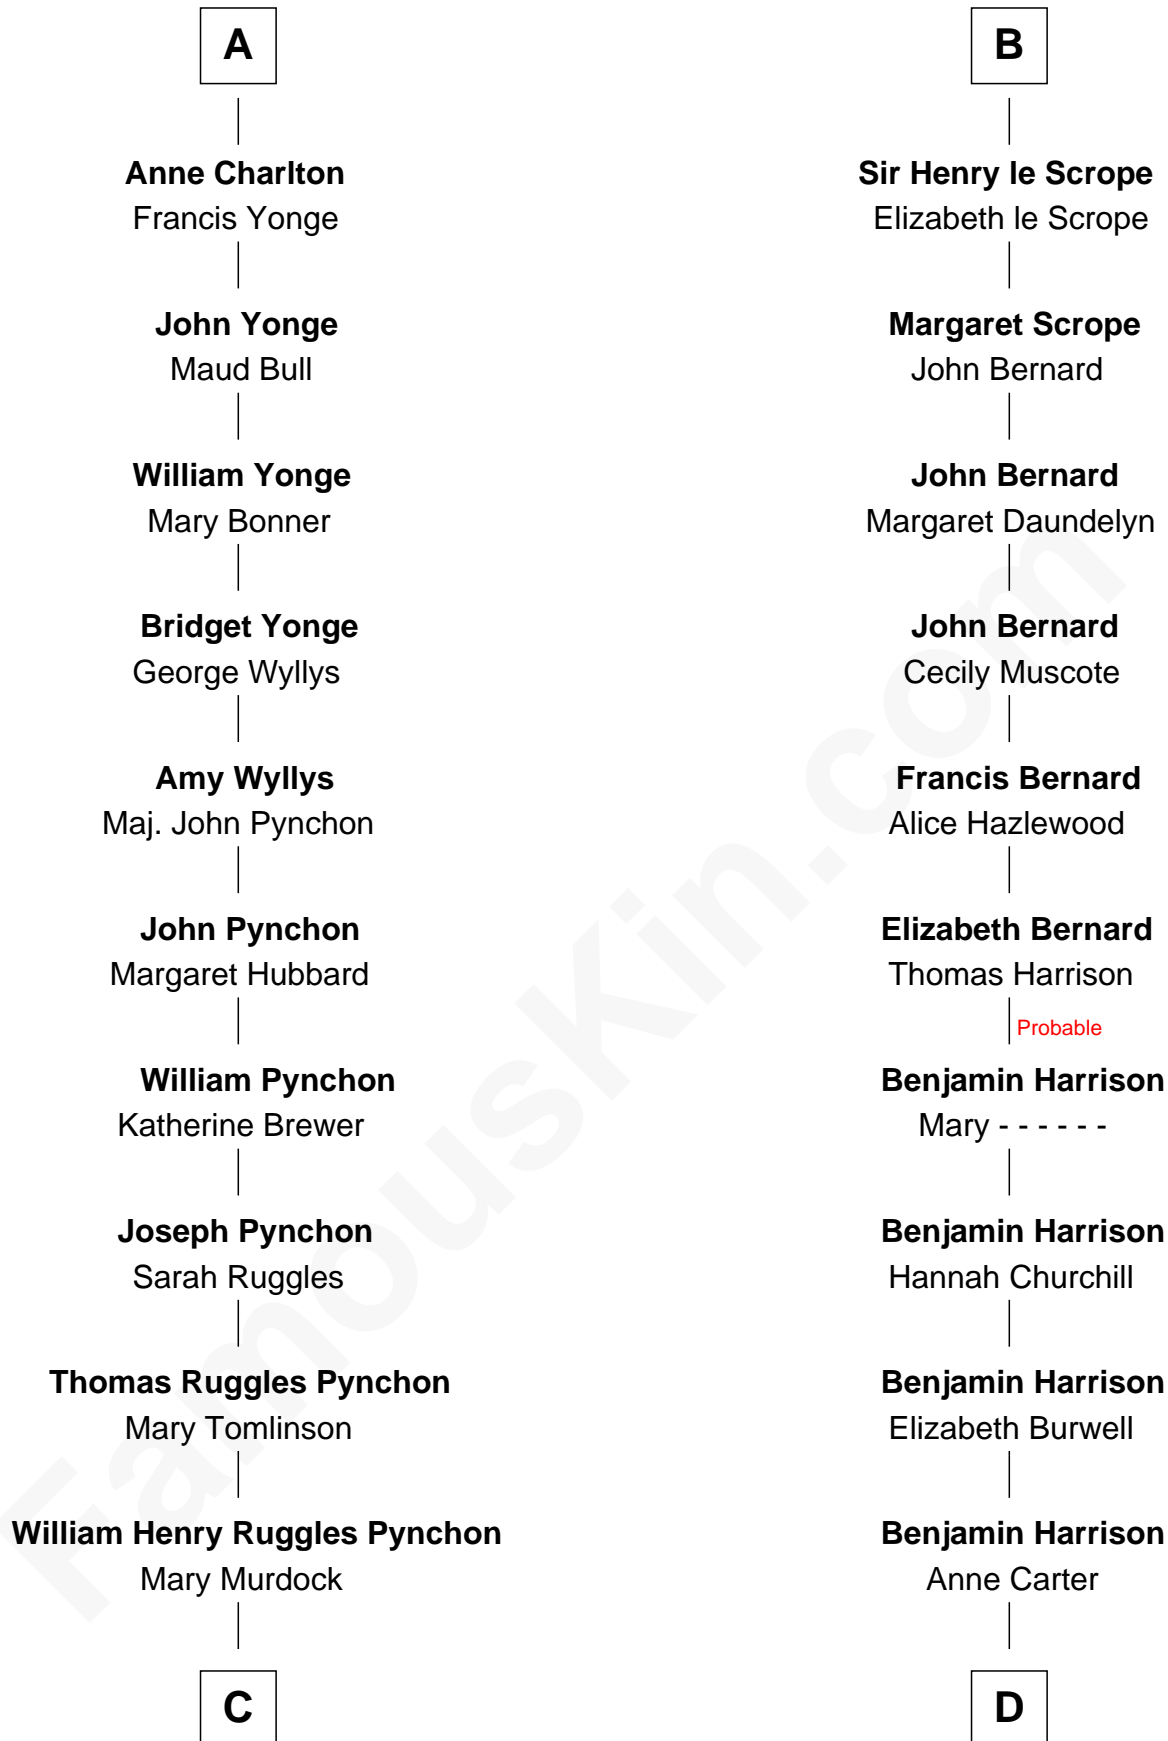

FamousKin.com Relationship Chart of

Thomas Pynchon

American Novelist

20th cousin of

Benjamin Harrison

23rd U.S. President

Sir Roger de Somery

Nichole d'Aubenev

Maud de Somery
Sir Henry de Erdington

Sir Henry de Erdington
Joan de Wolvey

Sir Giles de Erdington
Elizabeth de Tolthorpe

Margaret de Erdington
Sir Roger Corbet

Sir Robert Corbet
Margaret - - - - -

Mary Corbet
Robert Charlton

Richard Charlton
Elizabeth Mainwaring

A

Margaret de Somery
Ralph Basset

Ralph Basset
Hawise - - - - -

Margaret Basset
Edmund de Stafford

Ralph de Stafford
Margaret de Audley

Sir Hugh de Stafford
Philippa de Beauchamp

Margaret de Stafford
Sir Ralph Neville

Margaret de Neville
Sir Richard Scrope

B

C

William Lyon Pynchon
Annie Payne Cogswell

William Henry Chichele Pynchon
Carrie Susan Moyses

Thomas Ruggles Pynchon
Catherine Frances Bennett