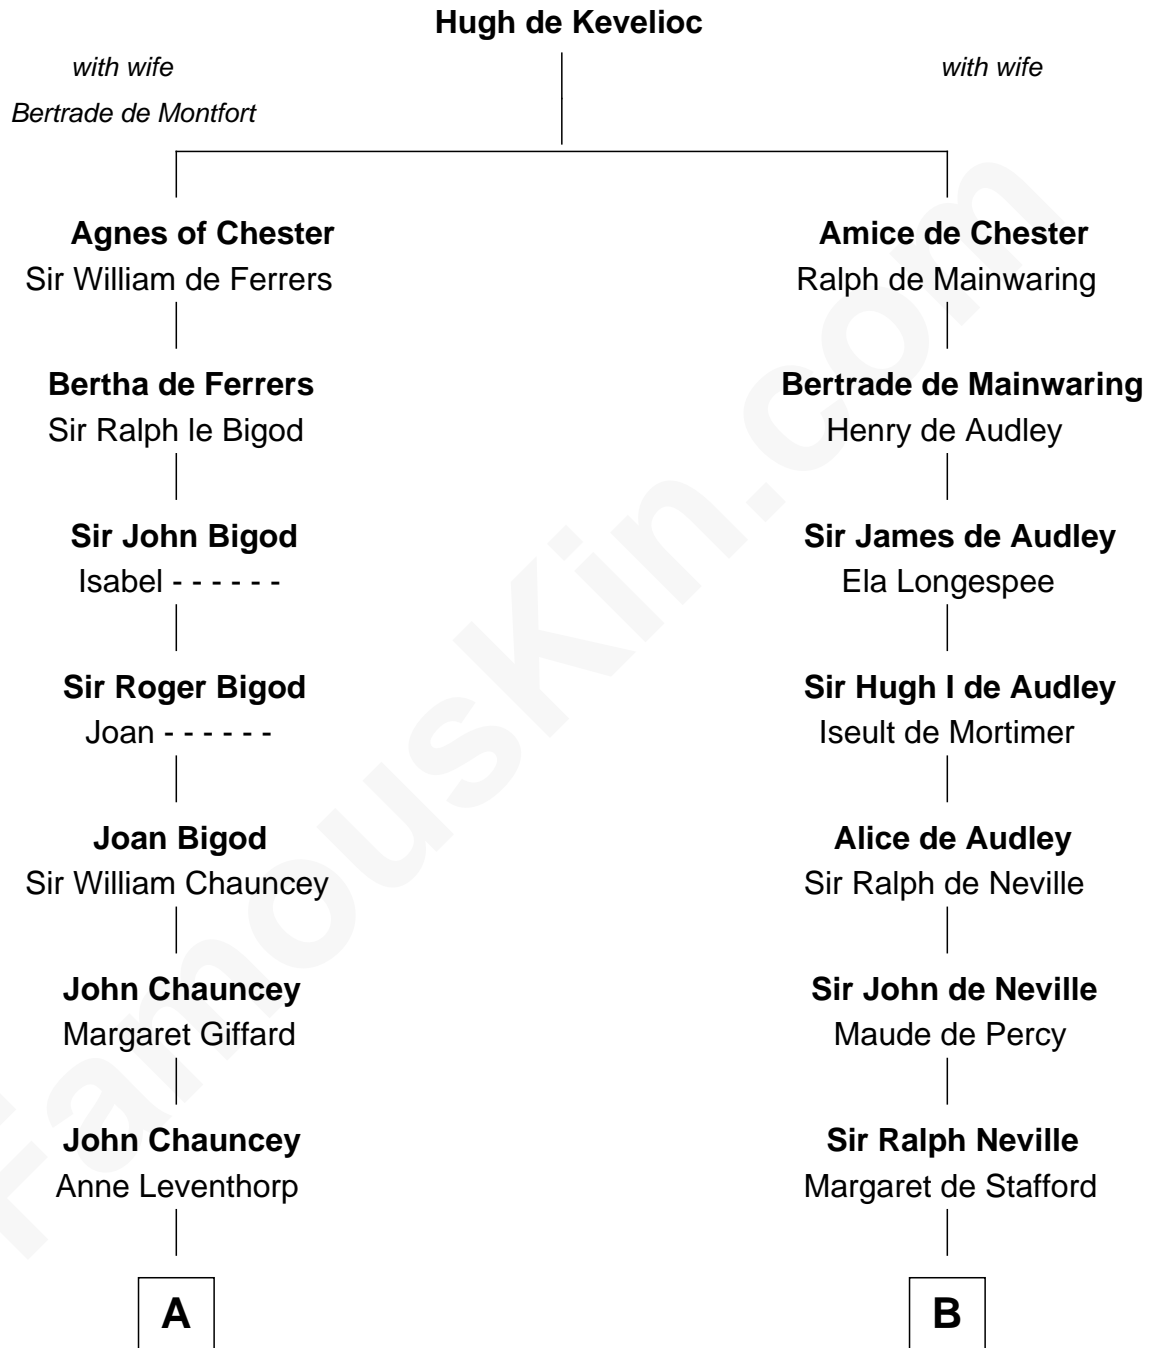

FamousKin.com Relationship Chart of

Thomas Pynchon
American Novelist

21st cousin of

Benjamin Harrison
23rd U.S. President

C

William Henry Ruggles Pynchon

Mary Murdock

William Lyon Pynchon

Annie Payne Cogswell

William Henry Chichele Pynchon

Carrie Susan Moyses

Thomas Ruggles Pynchon

Catherine Frances Bennett

Thomas Pynchon

Novelist

D