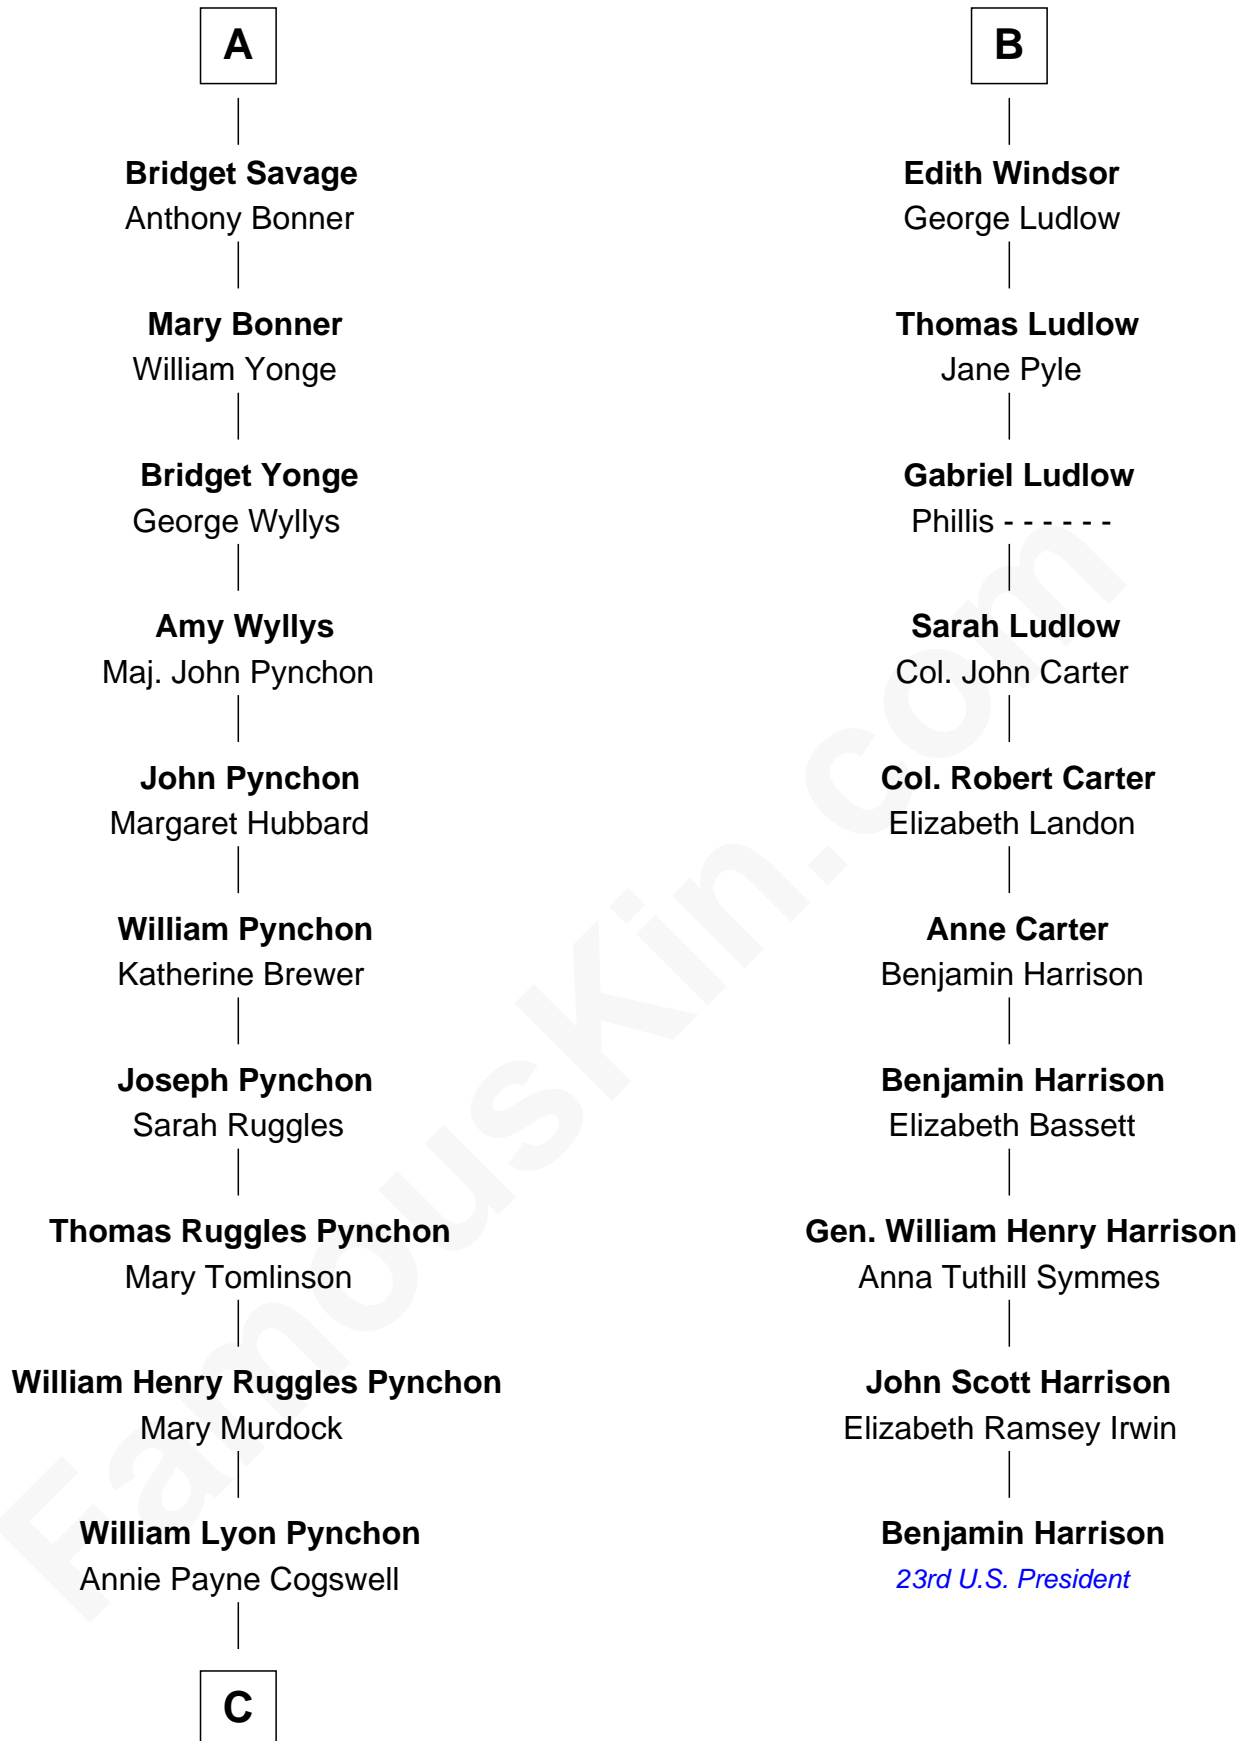

**FamousKin.com**  
**Relationship Chart of**  
**Thomas Pynchon**  
*American Novelist*

16th cousin 3 times removed of

**Benjamin Harrison**  
*23rd U.S. President*

**Humphrey de Bohun**  
 Elizabeth Plantagenet

**Sir Christopher Savage**  
 Anne Stanley

**Elizabeth Andrews**  
 Sir Thomas de Windsor

**Sir Christopher Savage**  
 Anne Lygon

**Sir Andrews de Windsor**  
 Elizabeth Blount

**A**

**B**

**C**

—  
**William Henry Chichele Pynchon**