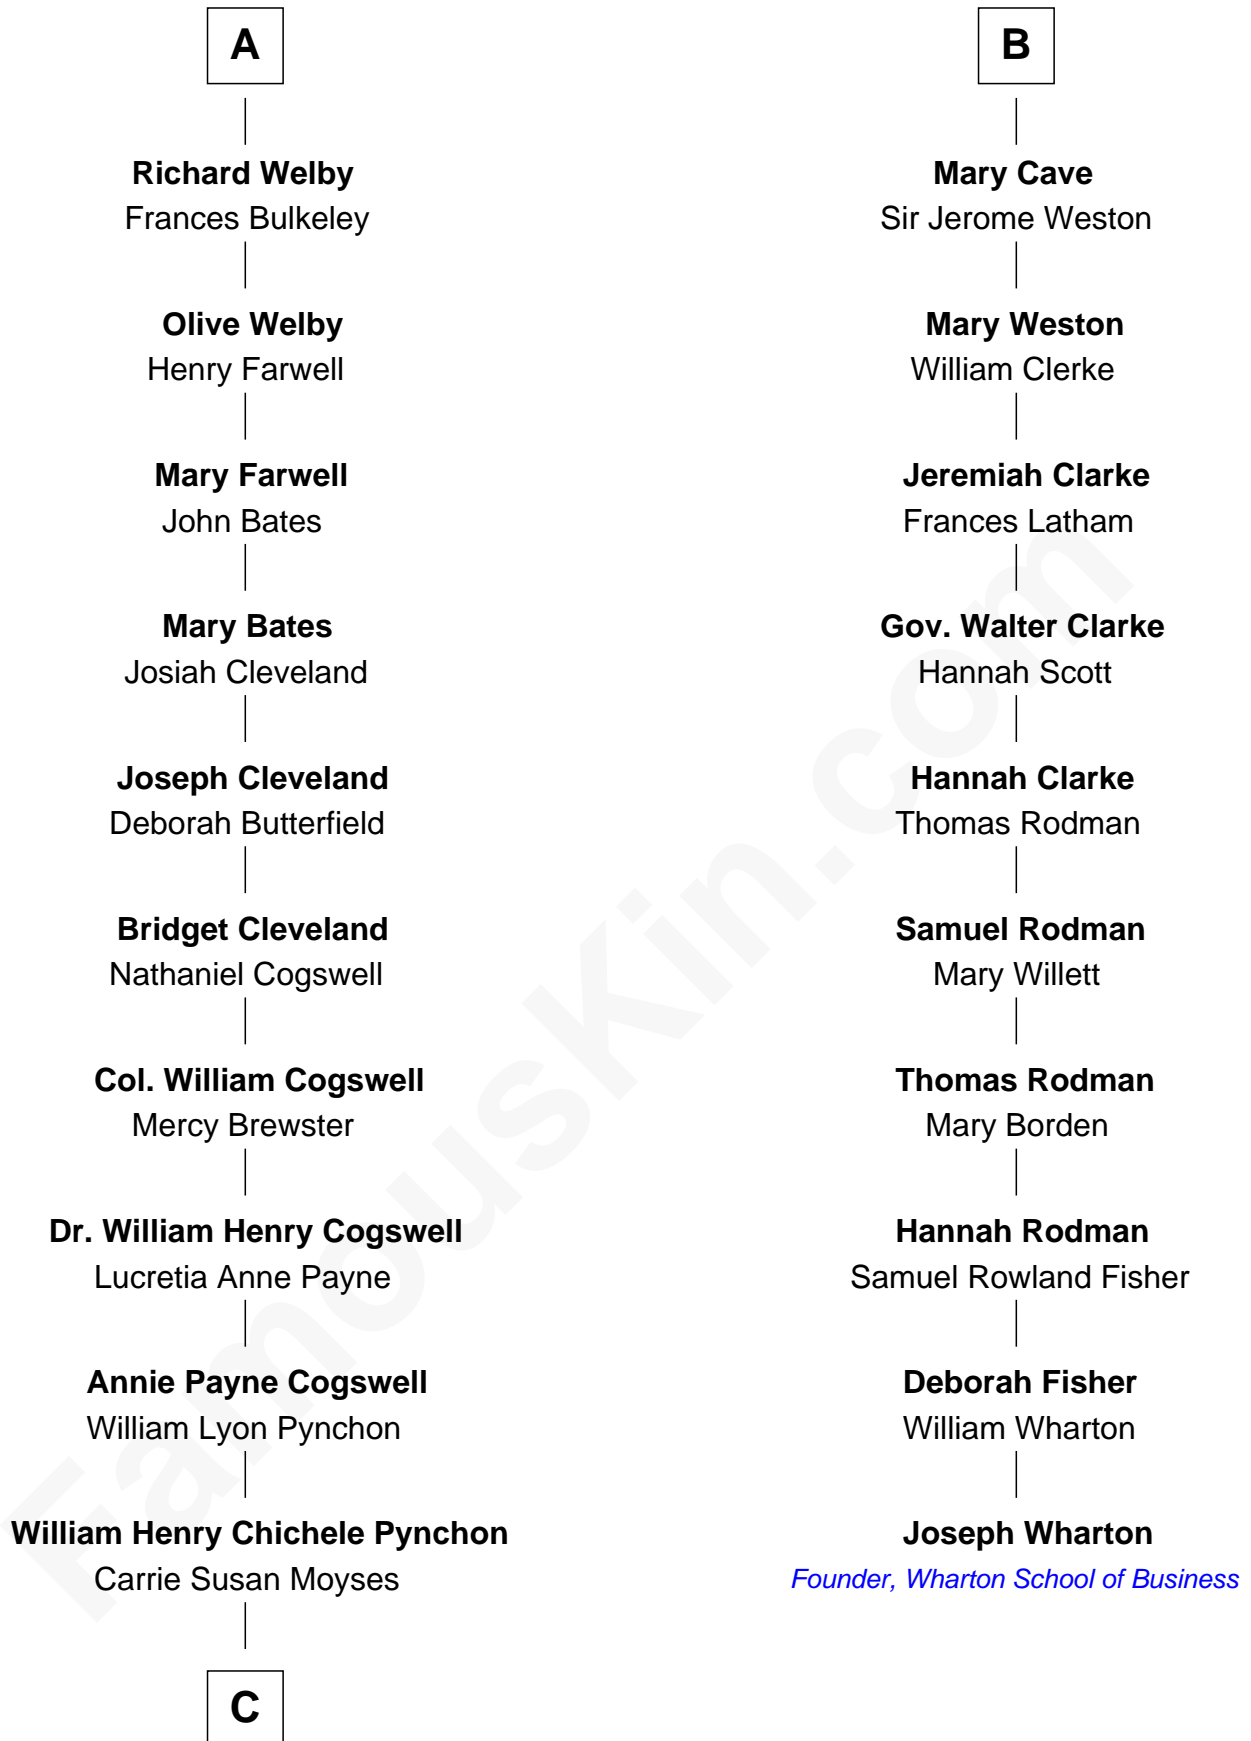

FamousKin.com
Relationship Chart of
Thomas Pynchon
American Novelist

16th cousin 2 times removed of

Joseph Wharton
Founder of the Wharton School of Business

C

—
Thomas Ruggles Pynchon

Catherine Frances Bennett