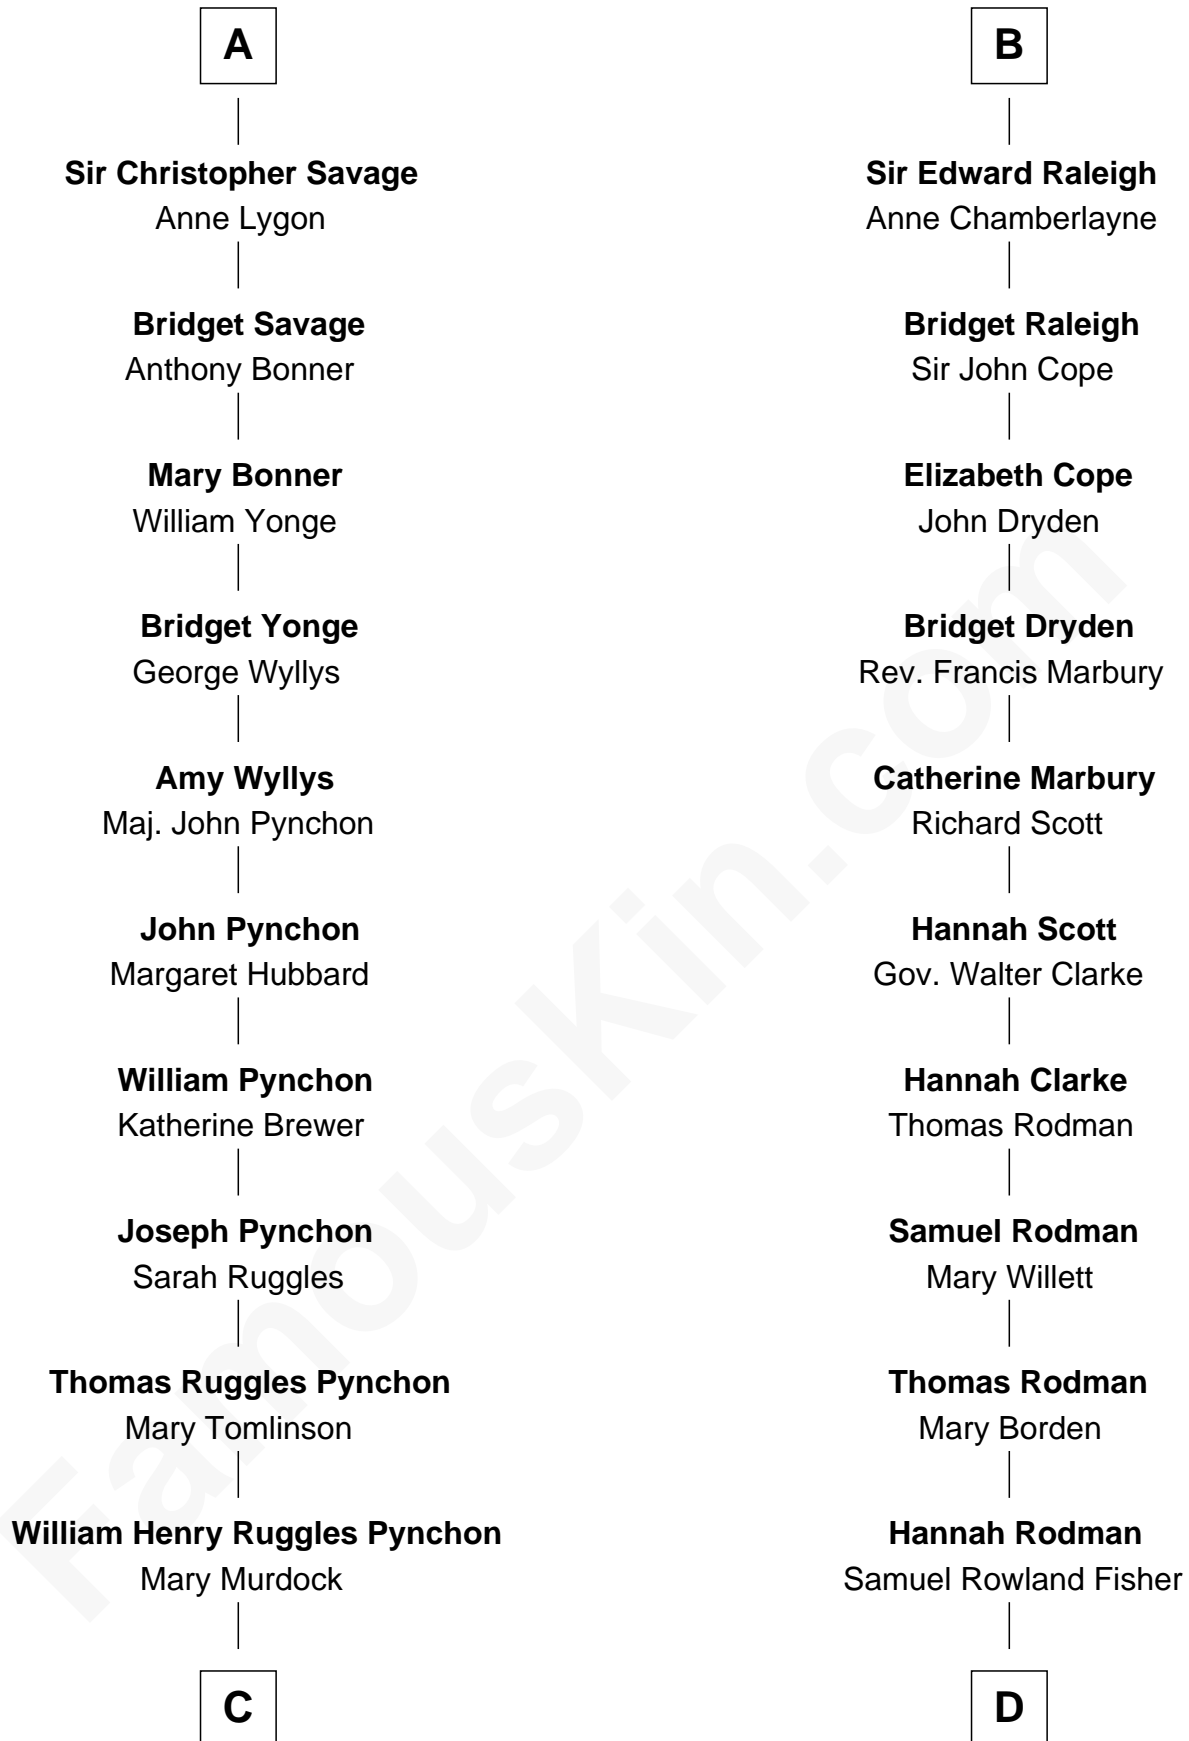

FamousKin.com

Relationship Chart of

Thomas Pynchon

American Novelist

18th cousin 2 times removed of

Joseph Wharton

Founder of the Wharton School of Business

C

William Lyon Pynchon
Annie Payne Cogswell

William Henry Chichele Pynchon
Carrie Susan Moyses

Thomas Ruggles Pynchon
Catherine Frances Bennett

Thomas Pynchon
Novelist

D

Deborah Fisher
William Wharton

Joseph Wharton
Founder, Wharton School of Business