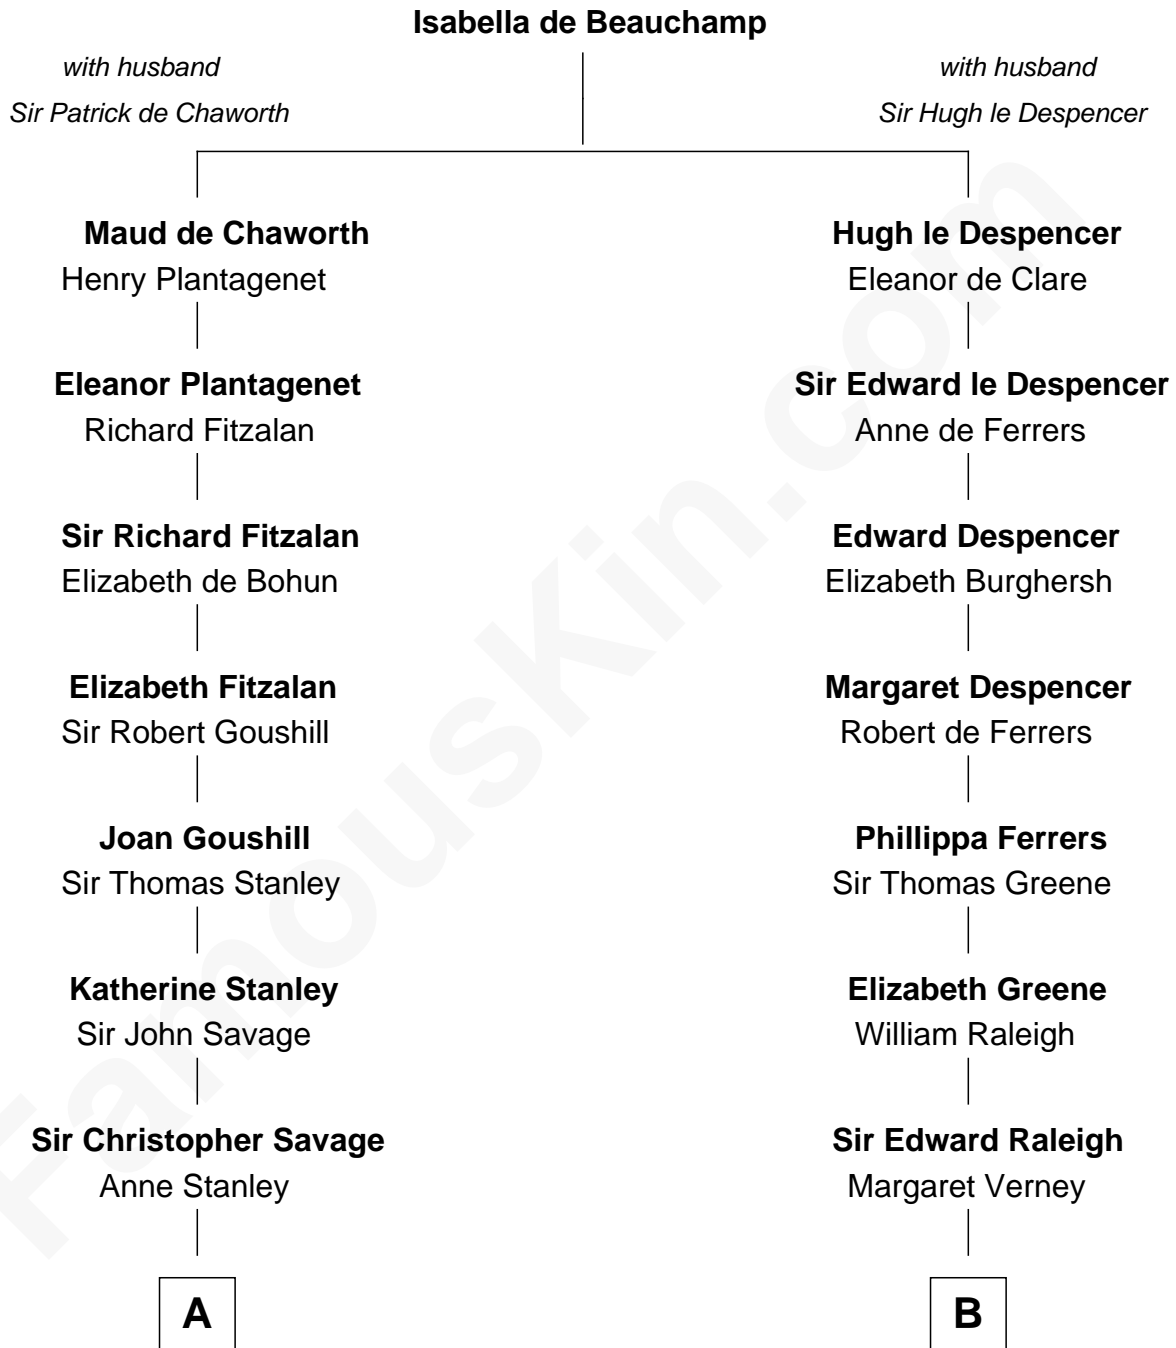

FamousKin.com

Relationship Chart of

Thomas Pynchon

American Novelist

18th cousin 2 times removed of

Joseph Wharton

Founder of the Wharton School of Business

C

William Lyon Pynchon
Annie Payne Cogswell

William Henry Chichele Pynchon
Carrie Susan Moyses

Thomas Ruggles Pynchon
Catherine Frances Bennett

Thomas Pynchon
Novelist

D

Deborah Fisher
William Wharton

Joseph Wharton
Founder, Wharton School of Business