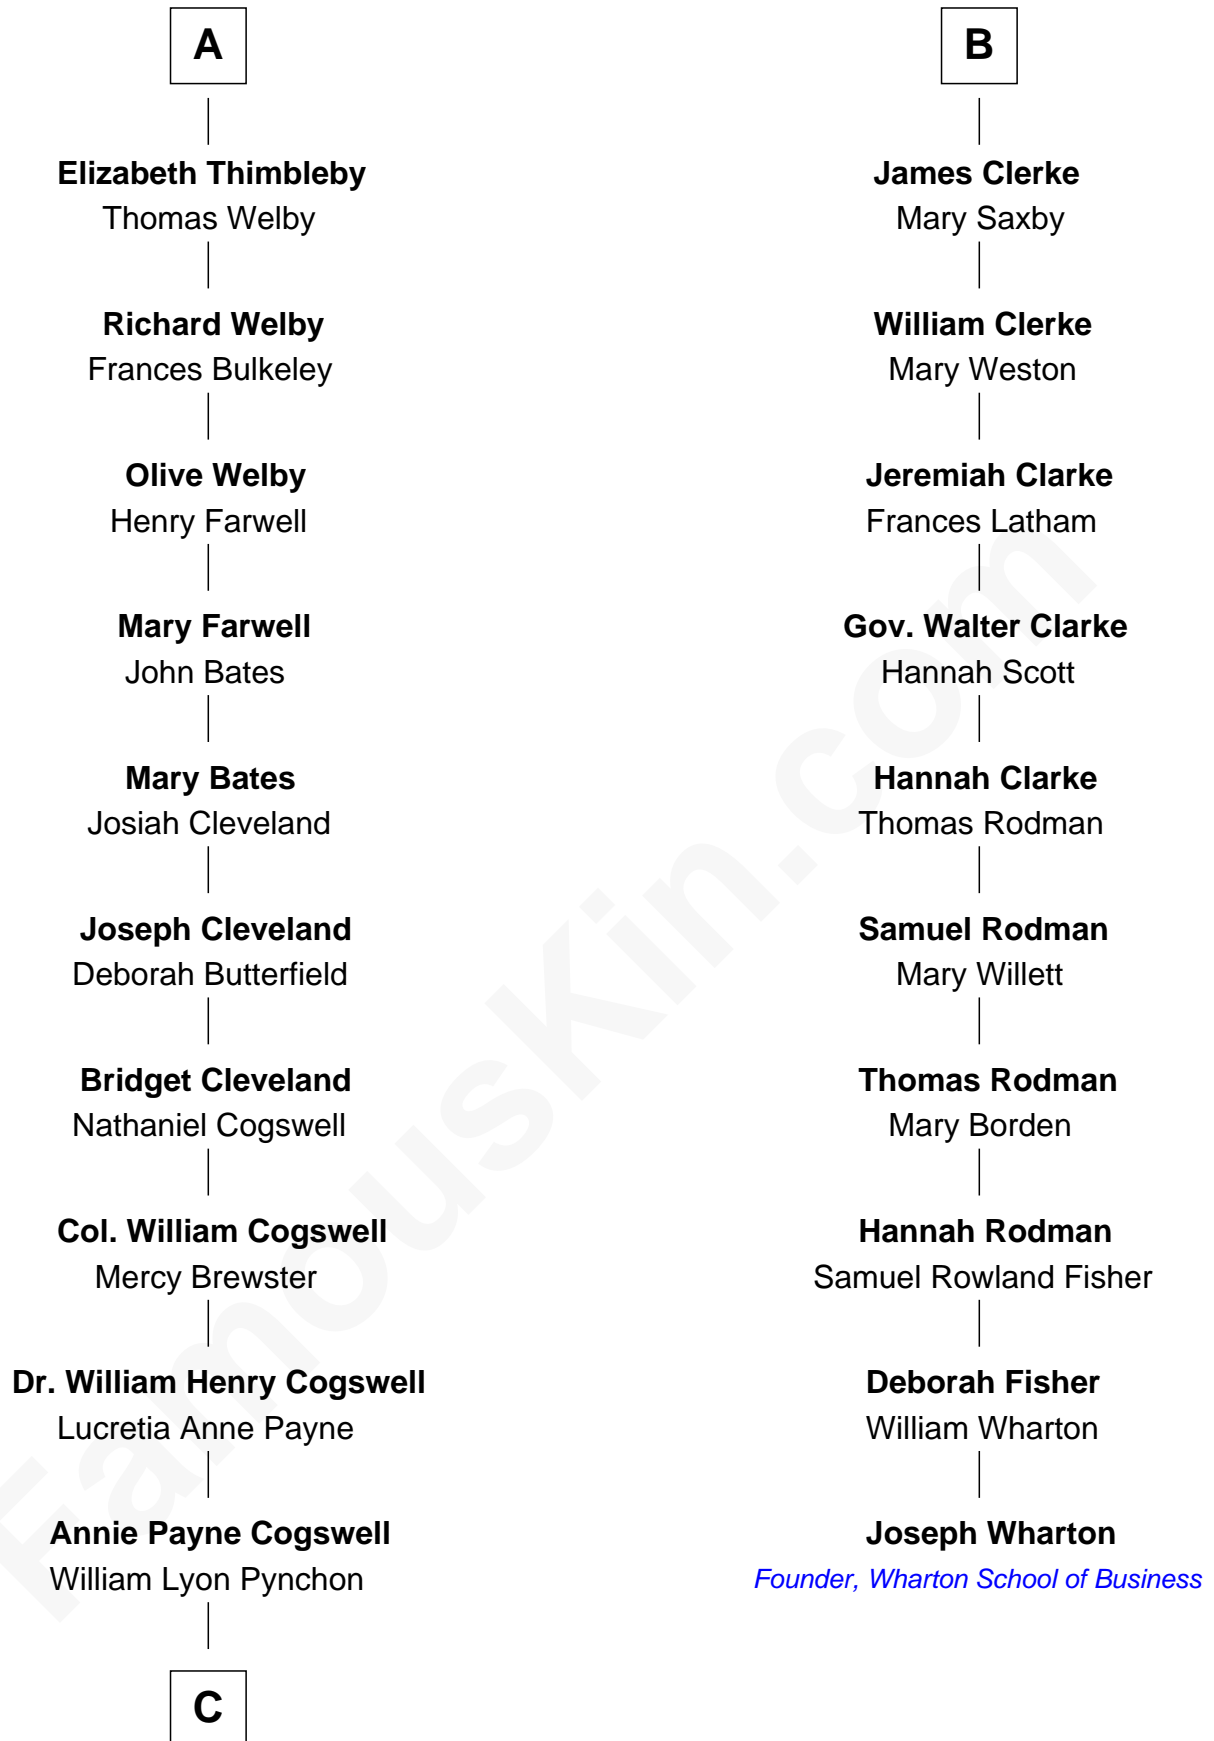

FamousKin.com

Relationship Chart of

Thomas Pynchon

American Novelist

16th cousin 3 times removed of

Joseph Wharton

Founder of the Wharton School of Business

C

—
William Henry Chichele Pynchon

Carrie Susan Moyses

—
Thomas Ruggles Pynchon

Catherine Frances Bennett

—
Thomas Pynchon

Novelist

FamousKin.com