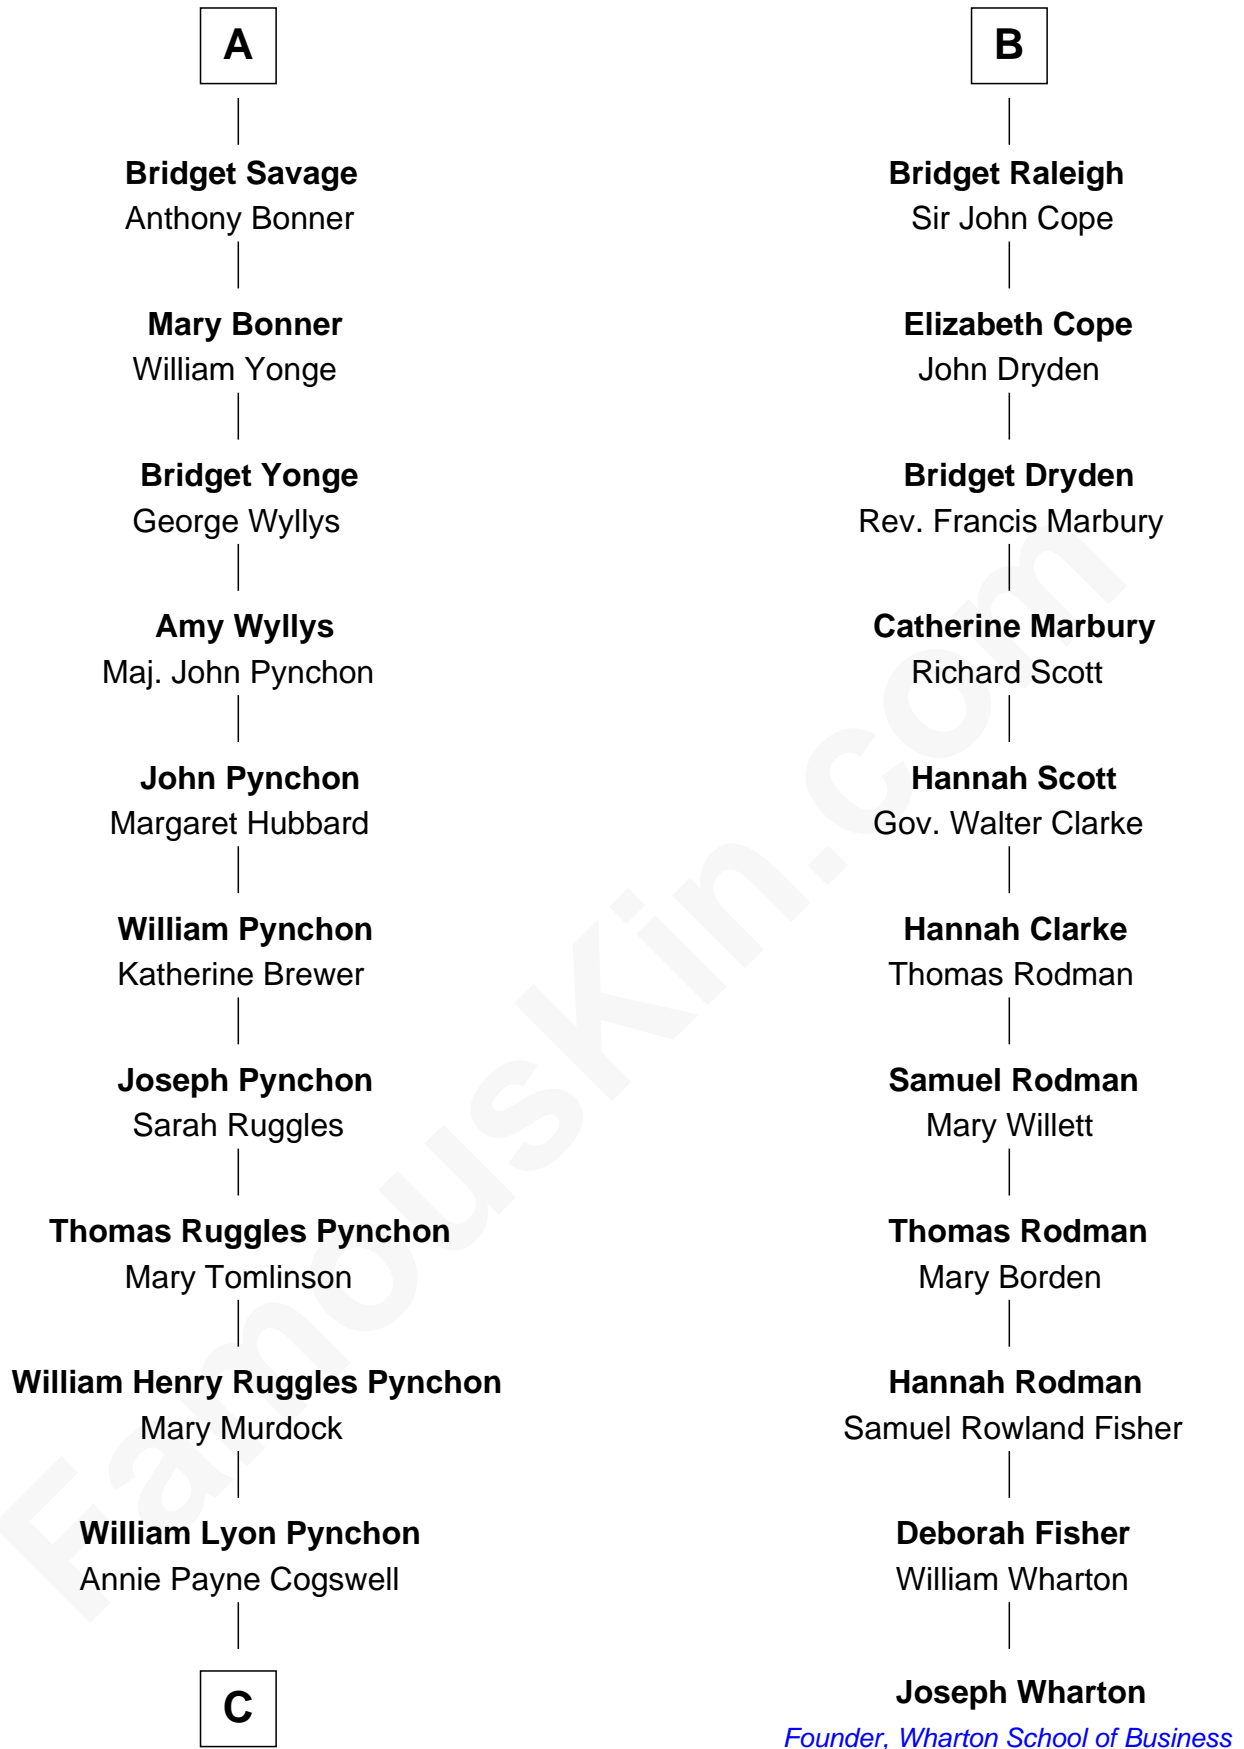

FamousKin.com

Relationship Chart of

Thomas Pynchon

American Novelist

17th cousin 2 times removed of

Joseph Wharton

Founder of the Wharton School of Business

Edmund Fitzalan

Alice de Warenne

Richard Fitzalan
Eleanor Plantagenet

Sir Richard Fitzalan
Elizabeth de Bohun

Elizabeth Fitzalan
Sir Robert Goushill

Joan Goushill
Sir Thomas Stanley

Katherine Stanley
Sir John Savage

Sir Christopher Savage
Anne Stanley

Sir Christopher Savage
Anne Lygon

A

Mary Fitzalan
John le Strange

Ankaret le Strange
Sir Richard Talbot

Mary Talbot
Sir Thomas Greene

Sir Thomas Greene
Phillippa Ferrers

Elizabeth Greene
William Raleigh

Sir Edward Raleigh
Margaret Verney

Sir Edward Raleigh
Anne Chamberlayne

B

C

—
William Henry Chichele Pynchon

Carrie Susan Moyses

—
Thomas Ruggles Pynchon

Catherine Frances Bennett

—
Thomas Pynchon