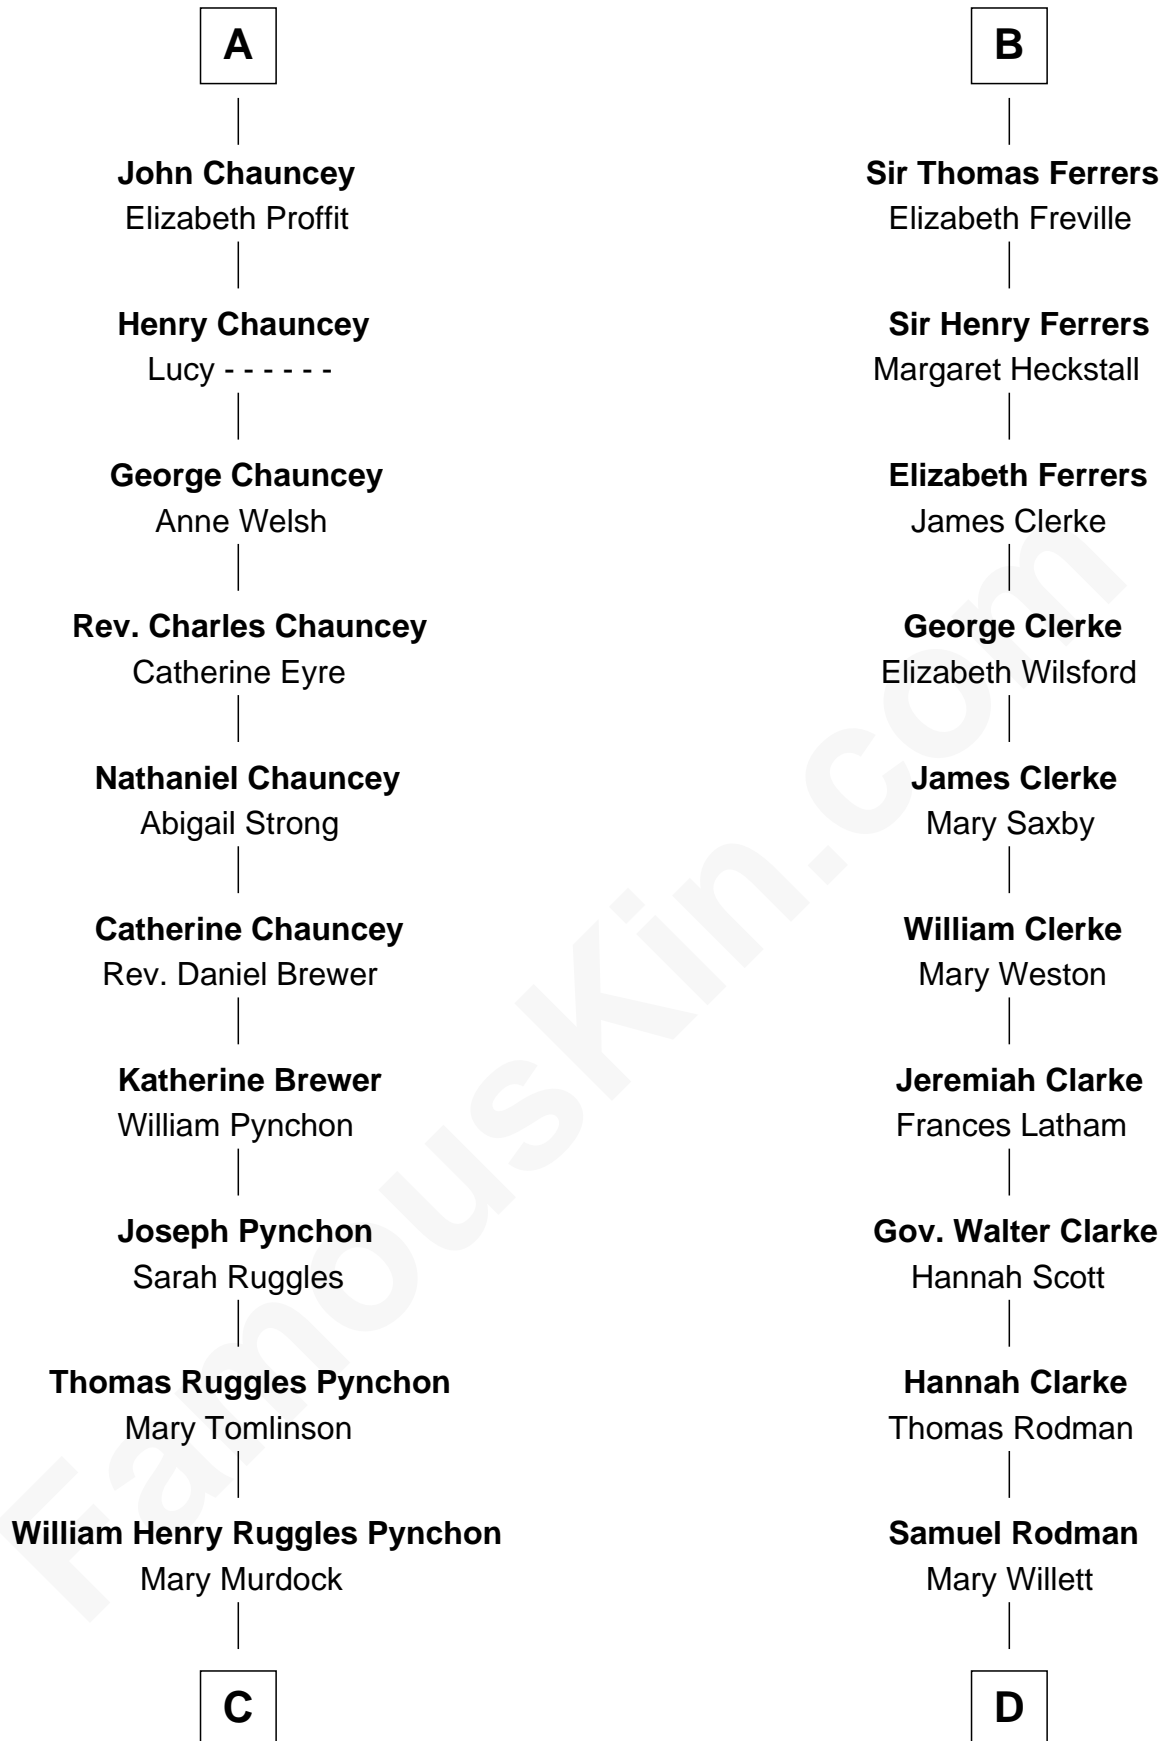

FamousKin.com Relationship Chart of

Thomas Pynchon

American Novelist

20th cousin of

Joseph Wharton

Founder of the Wharton School of Business

Sir William de Ferrers

Agnes of Chester

C

William Lyon Pynchon
Annie Payne Cogswell

William Henry Chichele Pynchon
Carrie Susan Moyses

Thomas Ruggles Pynchon
Catherine Frances Bennett

Thomas Pynchon
Novelist

D

Thomas Rodman
Mary Borden

Hannah Rodman
Samuel Rowland Fisher