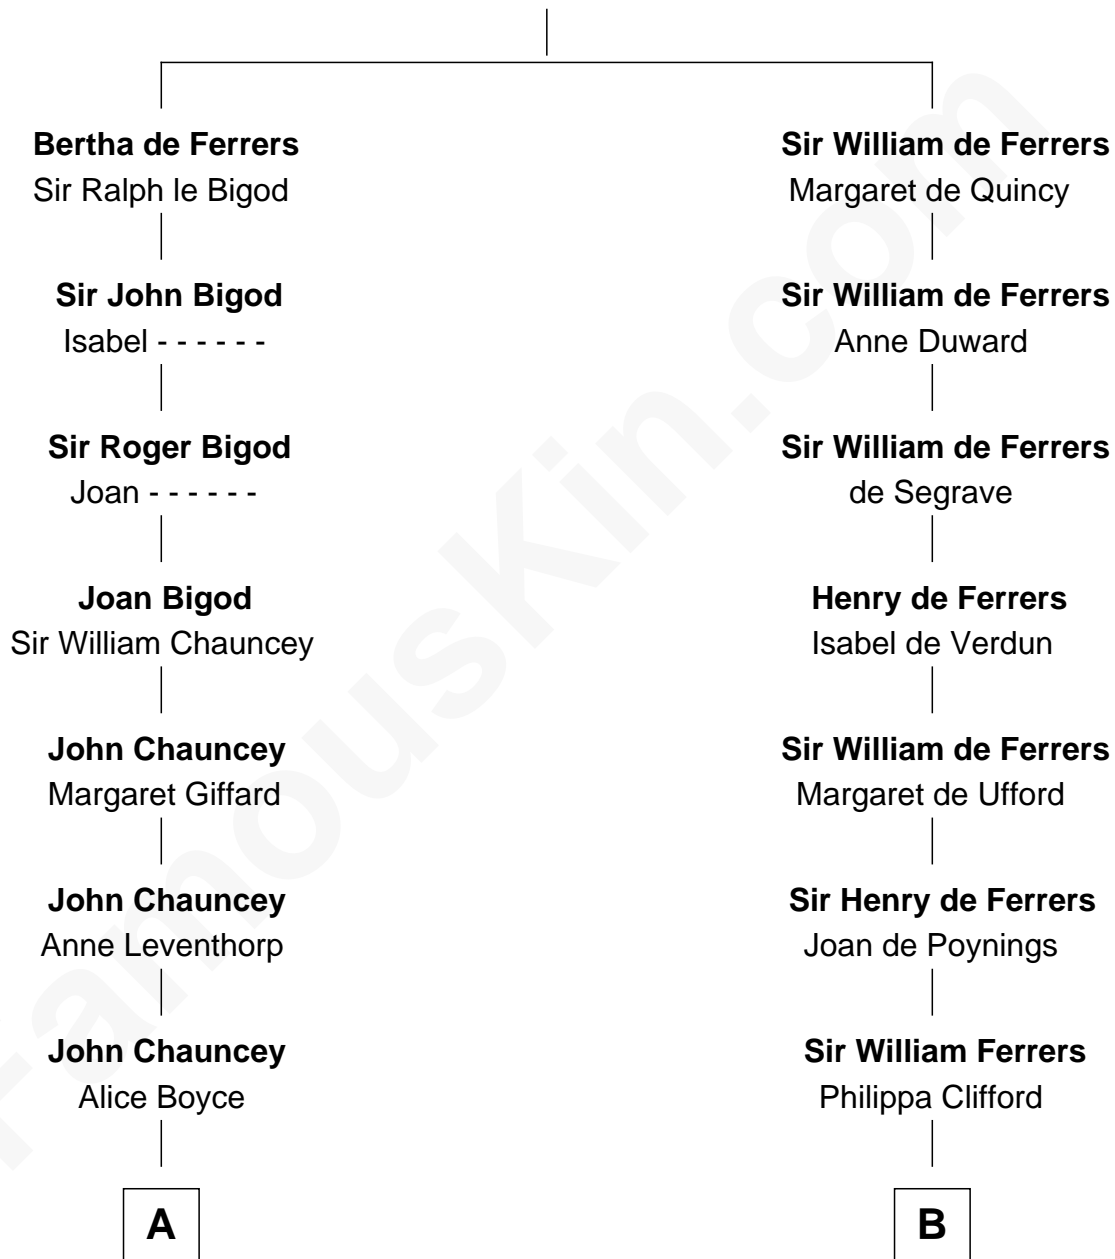

FamousKin.com Relationship Chart of

Thomas Pynchon

American Novelist

20th cousin of

Joseph Wharton

Founder of the Wharton School of Business

Sir William de Ferrers

Agnes of Chester

C

William Lyon Pynchon
Annie Payne Cogswell

William Henry Chichele Pynchon
Carrie Susan Moyses

Thomas Ruggles Pynchon
Catherine Frances Bennett

Thomas Pynchon
Novelist

D

Thomas Rodman
Mary Borden

Hannah Rodman
Samuel Rowland Fisher