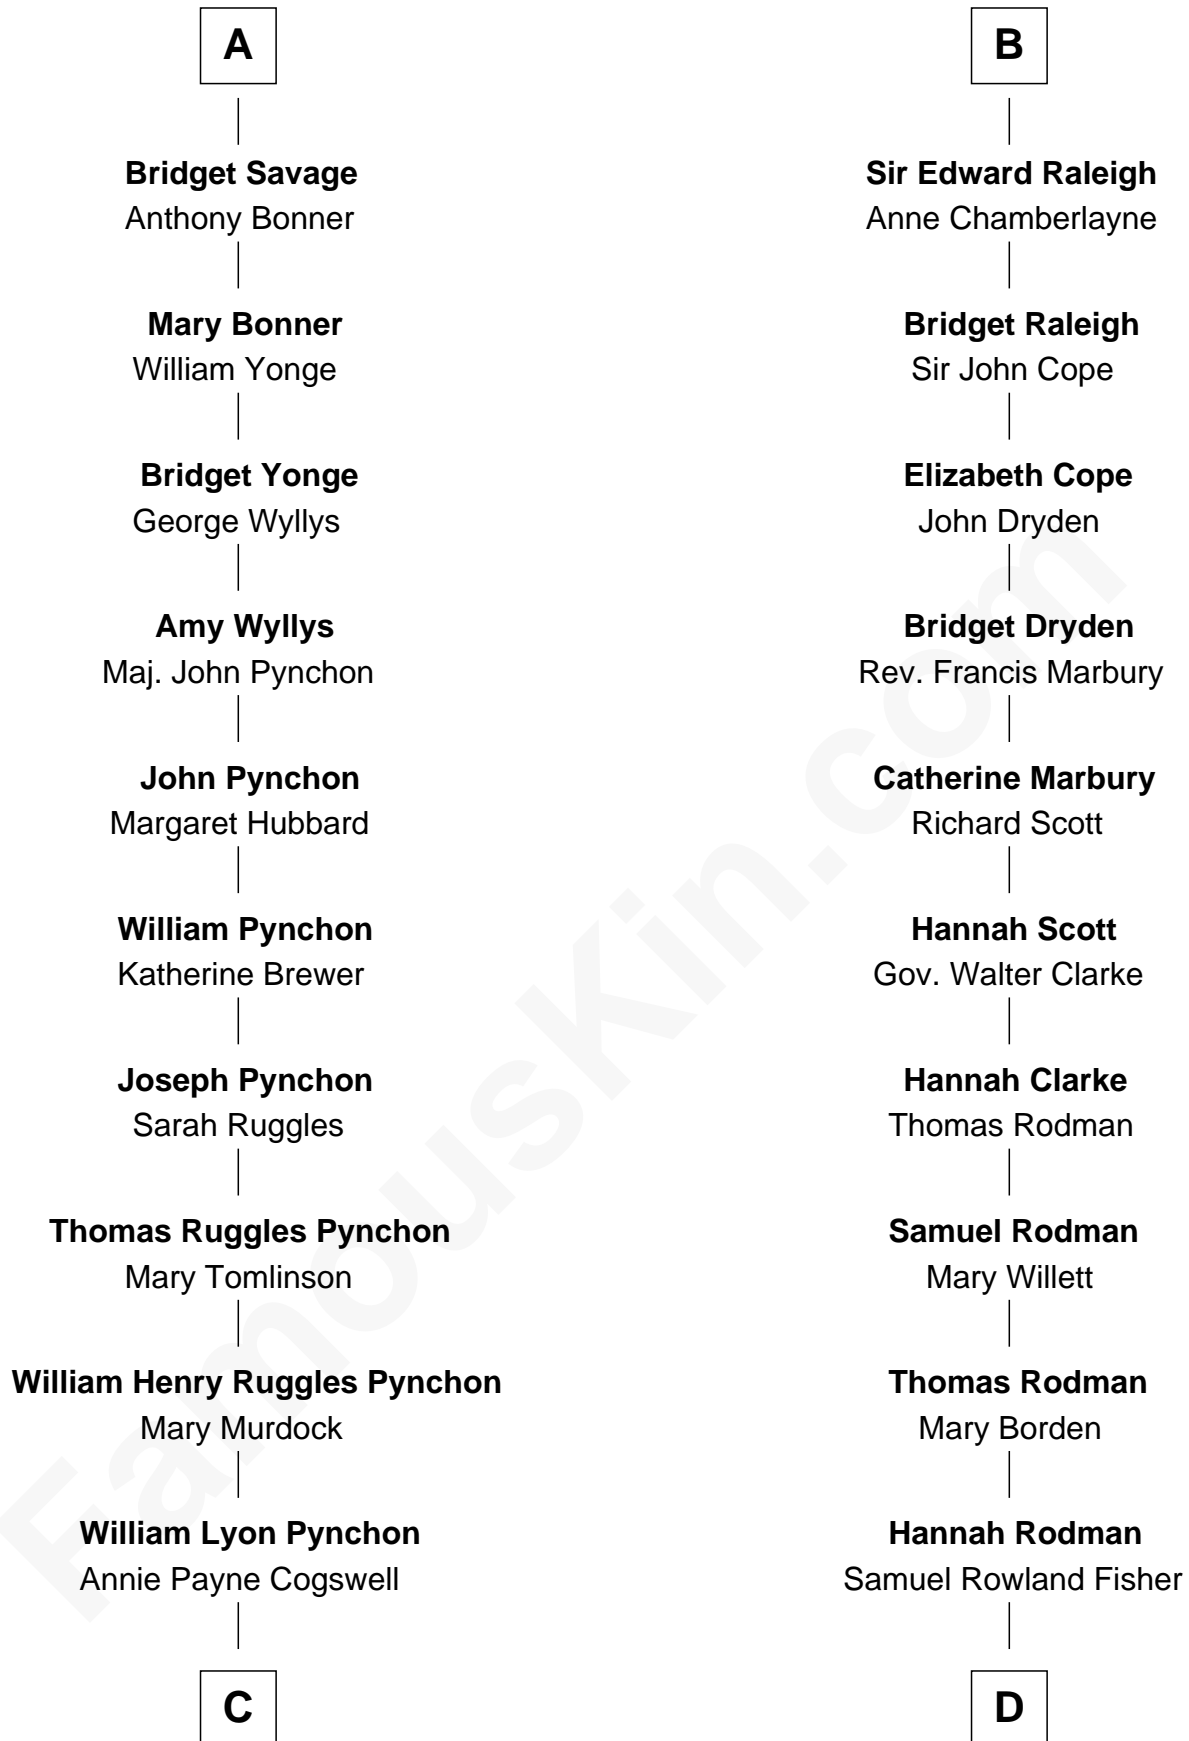

FamousKin.com

Relationship Chart of

Thomas Pynchon

American Novelist

18th cousin 1 time removed of

Joseph Wharton

Founder of the Wharton School of Business

C

William Henry Chichele Pynchon

Carrie Susan Moyses

Thomas Ruggles Pynchon

Catherine Frances Bennett

Thomas Pynchon

Novelist

D

Deborah Fisher