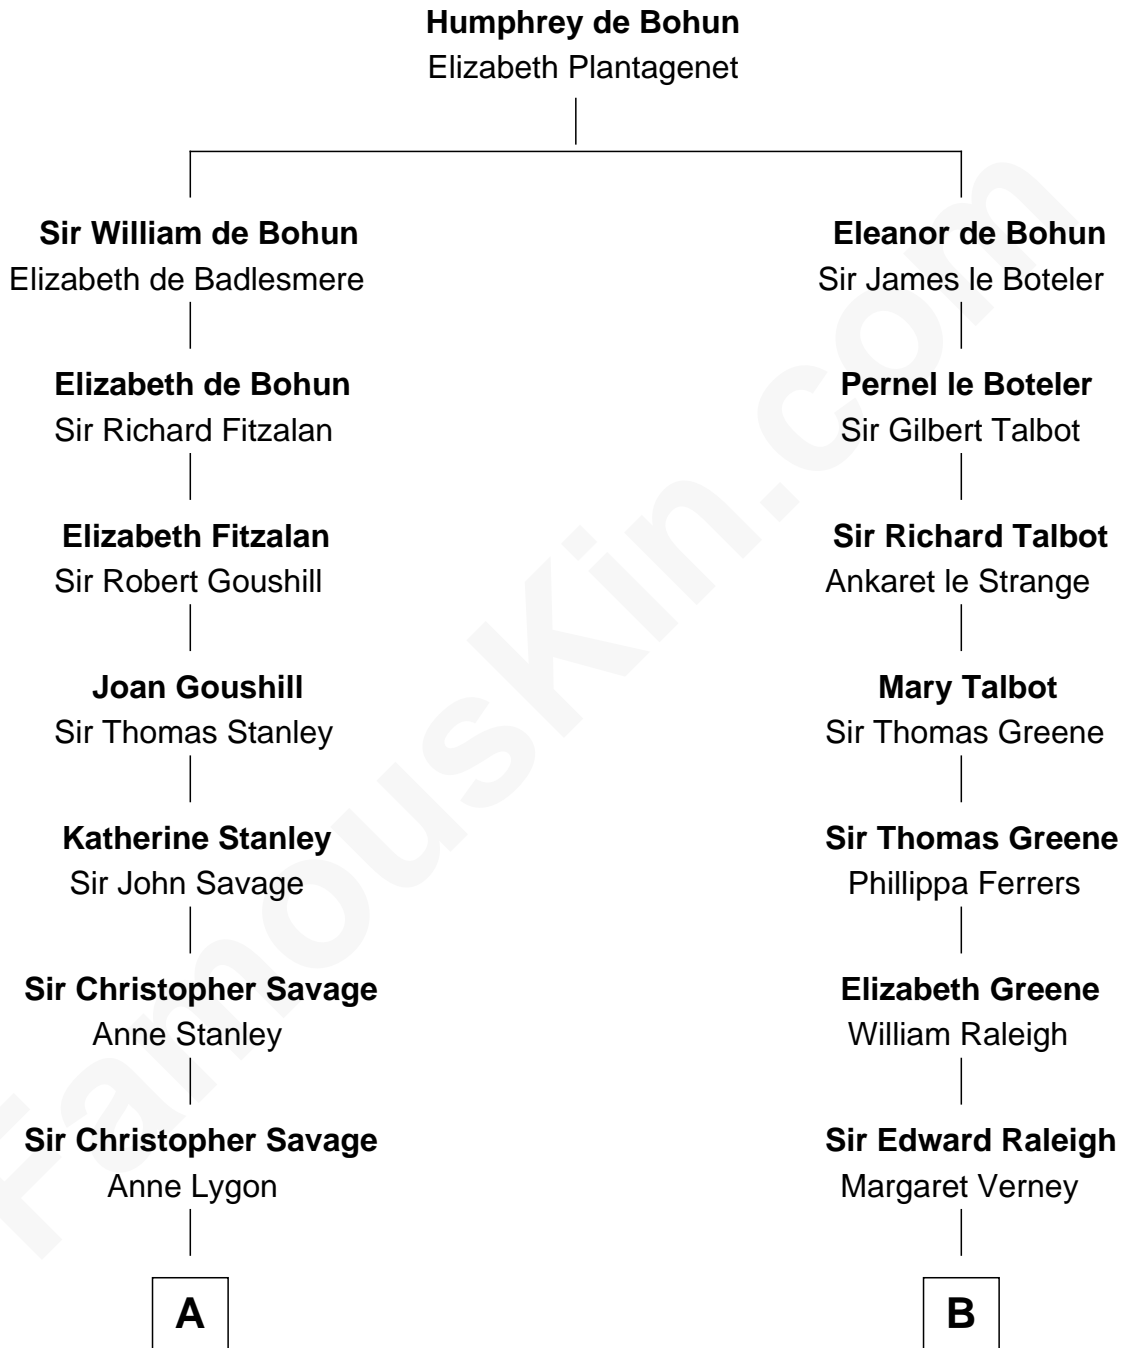

FamousKin.com

Relationship Chart of

Thomas Pynchon

American Novelist

18th cousin 1 time removed of

Joseph Wharton

Founder of the Wharton School of Business

C

William Henry Chichele Pynchon

Carrie Susan Moyses

Thomas Ruggles Pynchon

Catherine Frances Bennett

Thomas Pynchon

Novelist

D

Deborah Fisher