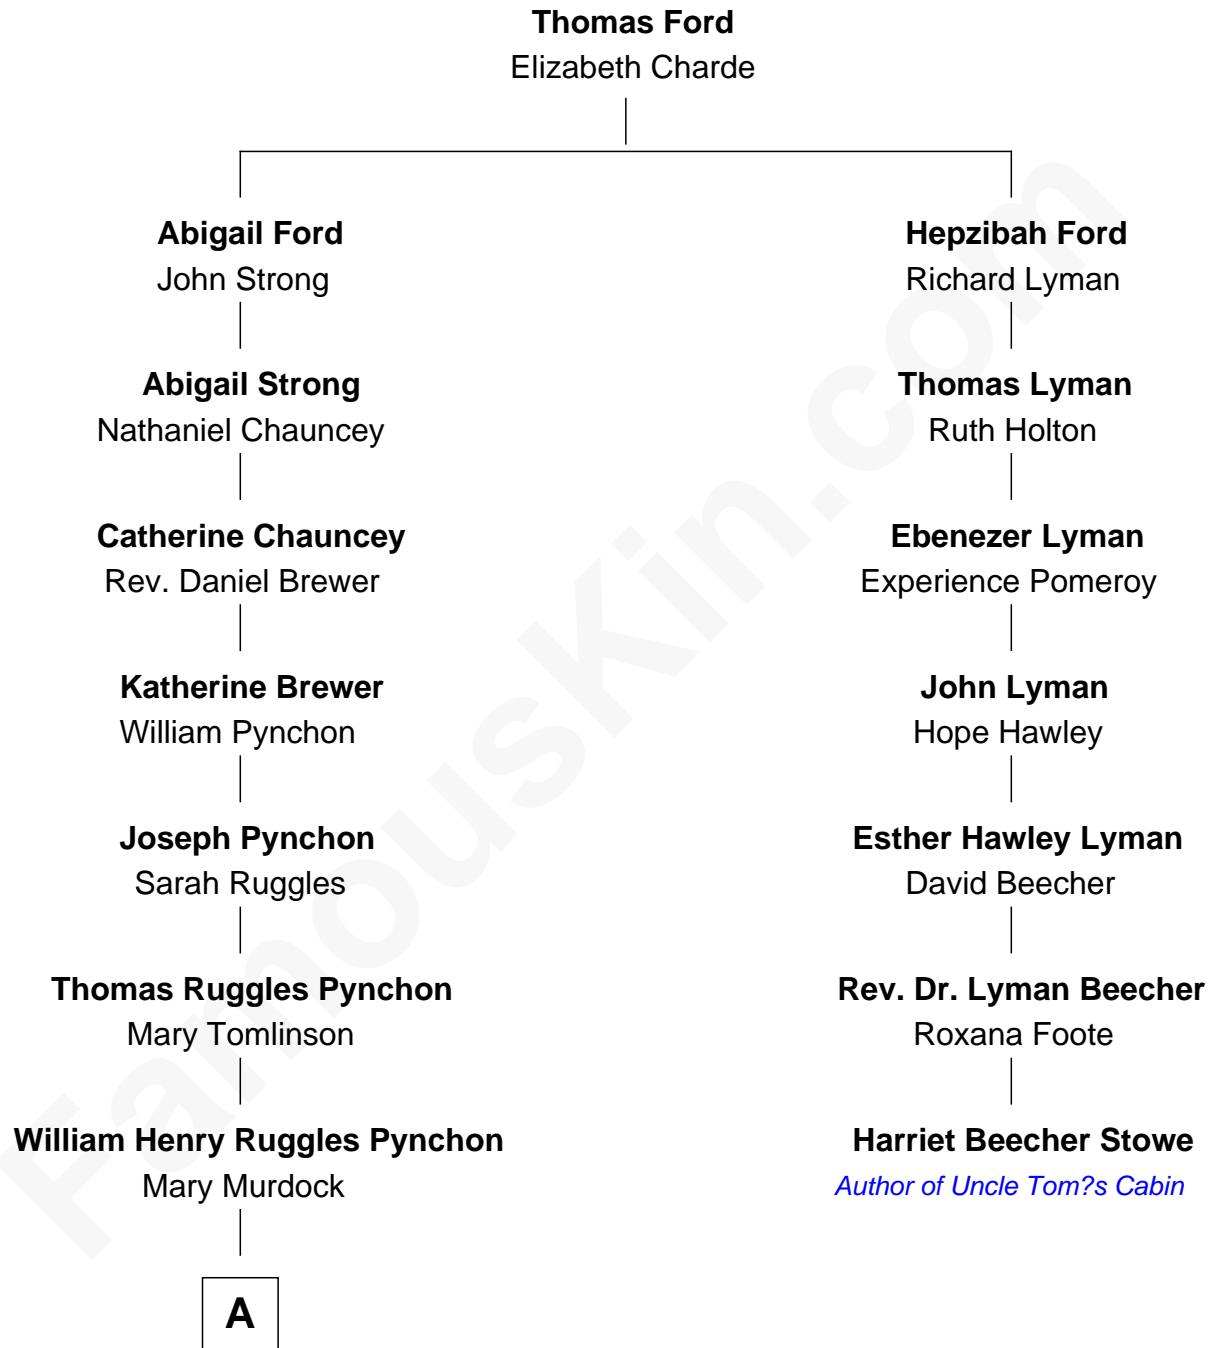

FamousKin.com
Relationship Chart of
Thomas Pynchon
American Novelist

6th cousin 4 times removed of

Harriet Beecher Stowe
Author of Uncle Tom's Cabin

A

—
William Lyon Pynchon

Annie Payne Cogswell

—
William Henry Chichele Pynchon

Carrie Susan Moyses

—
Thomas Ruggles Pynchon

Catherine Frances Bennett

—
Thomas Pynchon

Novelist

FamousKin.com