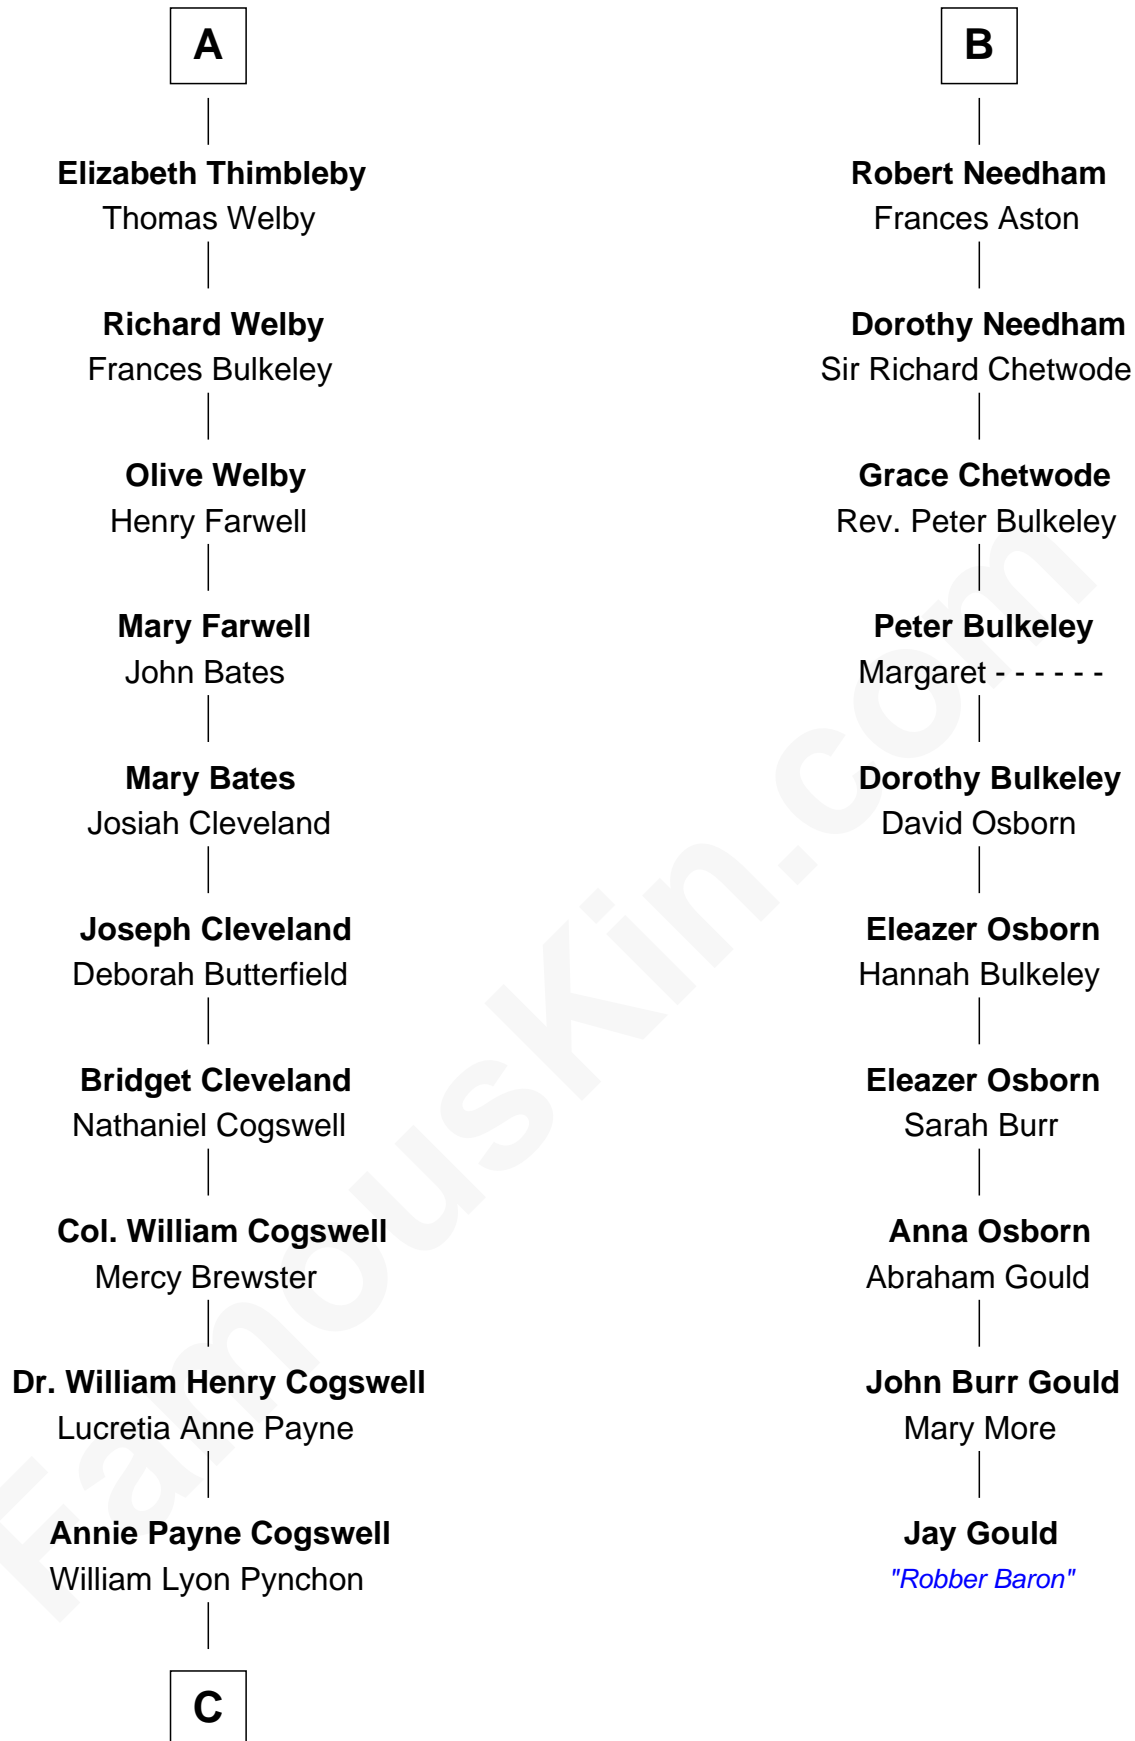

**FamousKin.com**  
**Relationship Chart of**  
**Thomas Pynchon**  
*American Novelist*

**16th cousin 3 times removed of**  
**Jay Gould**  
*American Railroad "Robber Baron"*

**C**

—  
**William Henry Chichele Pynchon**

Carrie Susan Moyses

—  
**Thomas Ruggles Pynchon**

Catherine Frances Bennett

—  
**Thomas Pynchon**

*Novelist*

FamousKin.com