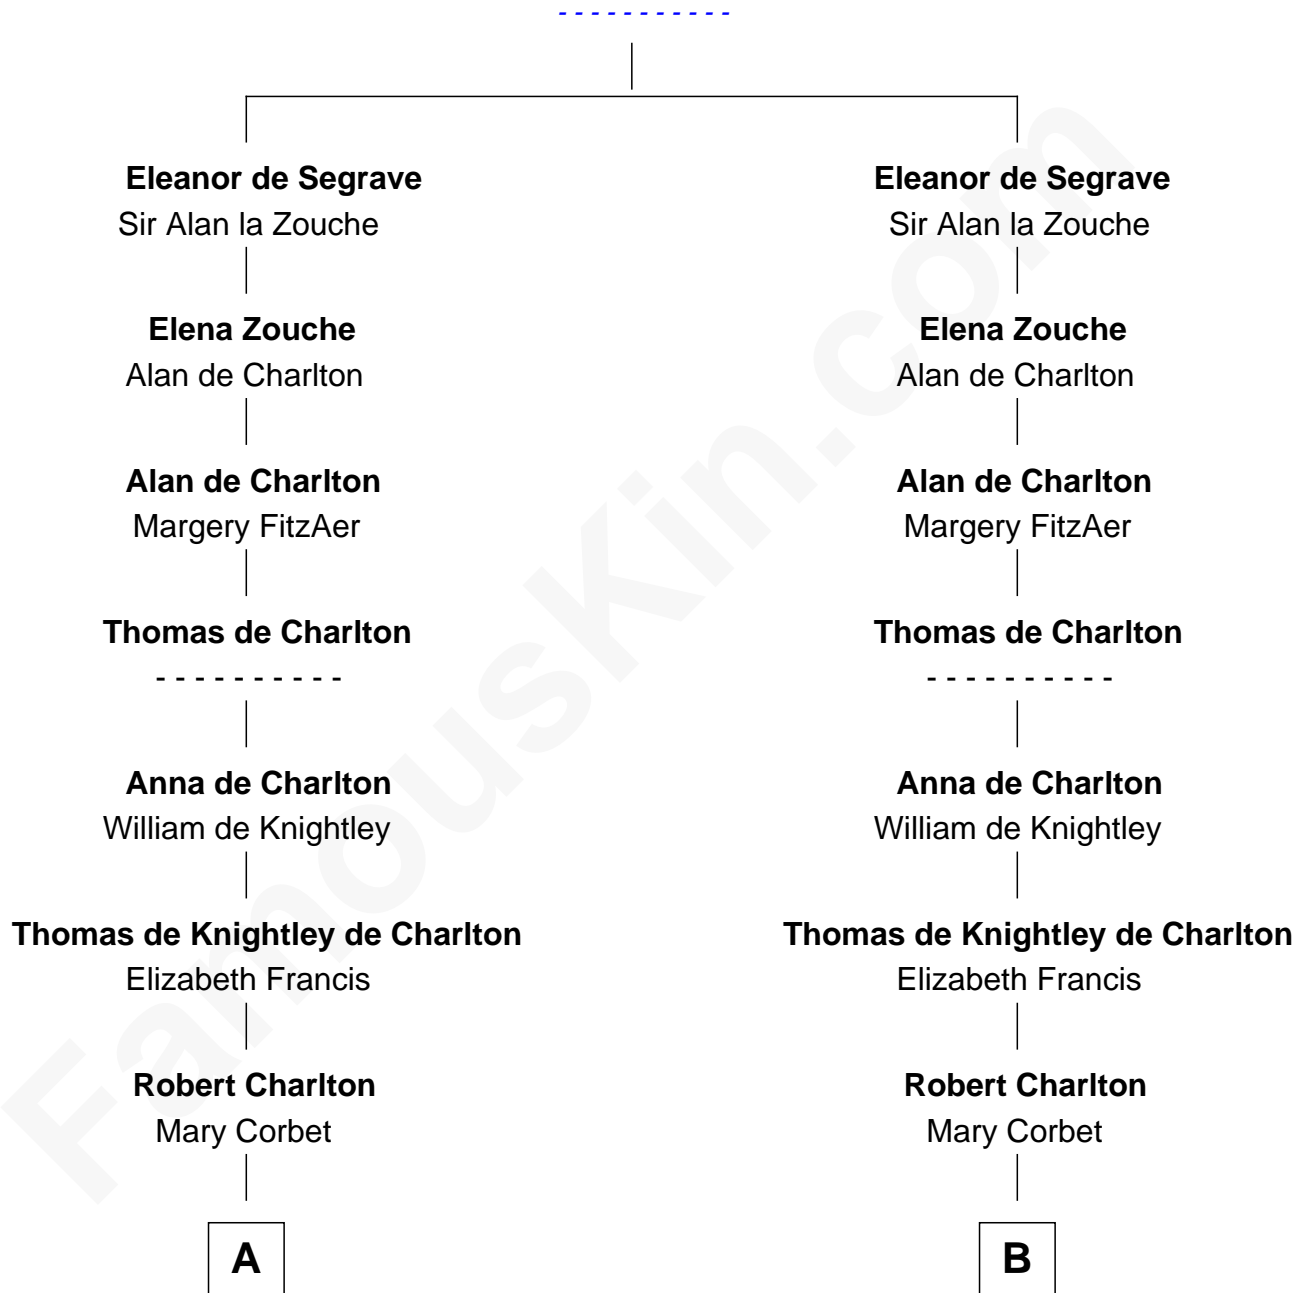

**FamousKin.com**  
**Relationship Chart of**  
**Thomas Pynchon**  
*American Novelist*

**18th cousin 3 times removed of**  
**Jay Gould**  
*American Railroad "Robber Baron"*

**Nicholas de Segrave**

FamousKin.com