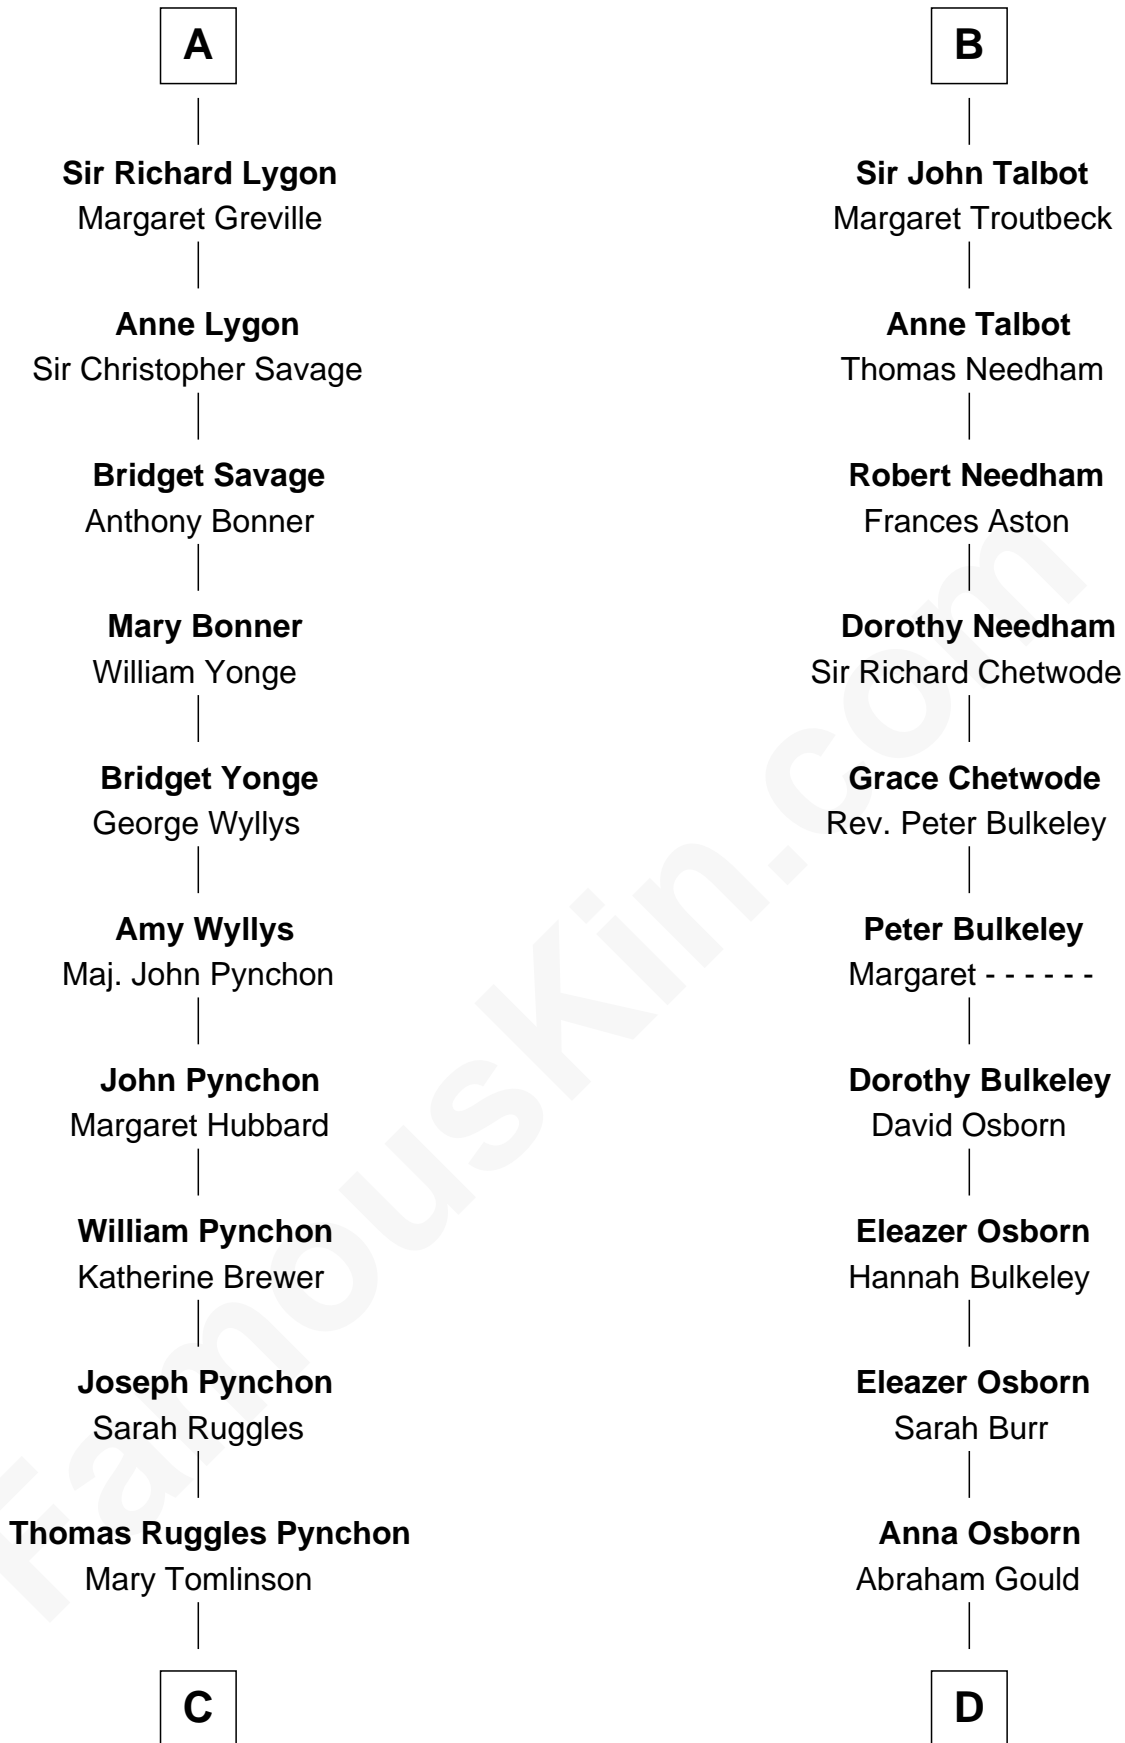

FamousKin.com
Relationship Chart of
Thomas Pynchon
American Novelist

18th cousin 3 times removed of
Jay Gould
American Railroad "Robber Baron"

FamousKin.com