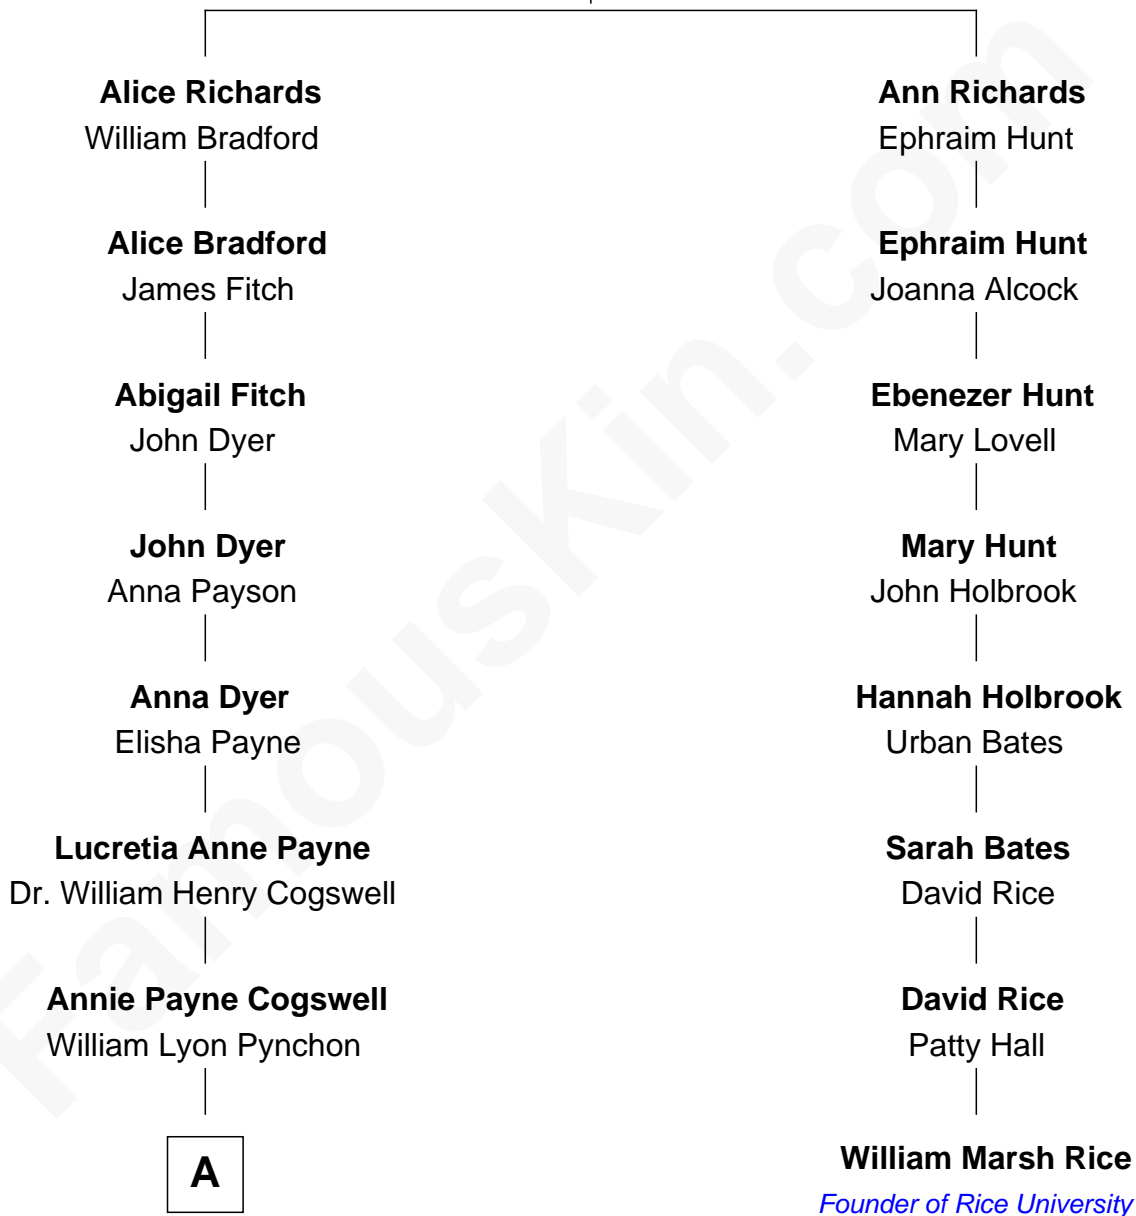

FamousKin.com
Relationship Chart of
Thomas Pynchon
American Novelist

7th cousin 2 times removed of

William Marsh Rice
Founder of Rice University

Thomas Richards
 Welthian - - - - -

A

William Henry Chichele Pynchon

Carrie Susan Moyses

Thomas Ruggles Pynchon

Catherine Frances Bennett

Thomas Pynchon

Novelist

FamousKin.com