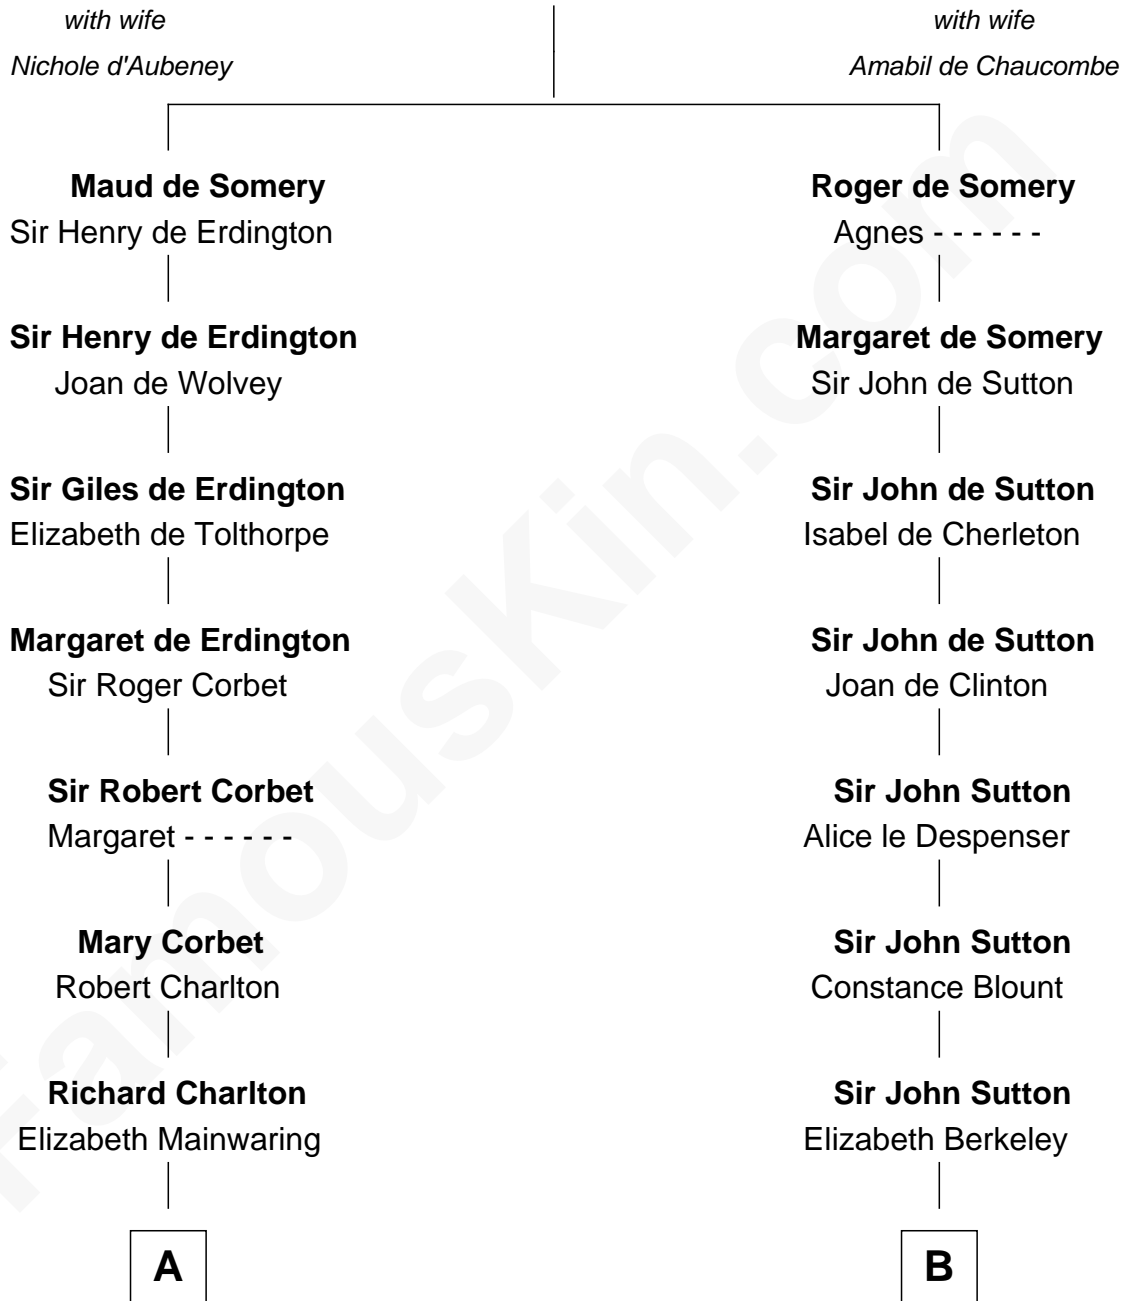

FamousKin.com Relationship Chart of

Thomas Pynchon
American Novelist

20th cousin of

William Marsh Rice
Founder of Rice University

Sir Roger de Somery

C

William Lyon Pynchon

Annie Payne Cogswell

William Henry Chichele Pynchon

Carrie Susan Moyses

Thomas Ruggles Pynchon

Catherine Frances Bennett

Thomas Pynchon

Novelist

D

Hannah Holbrook