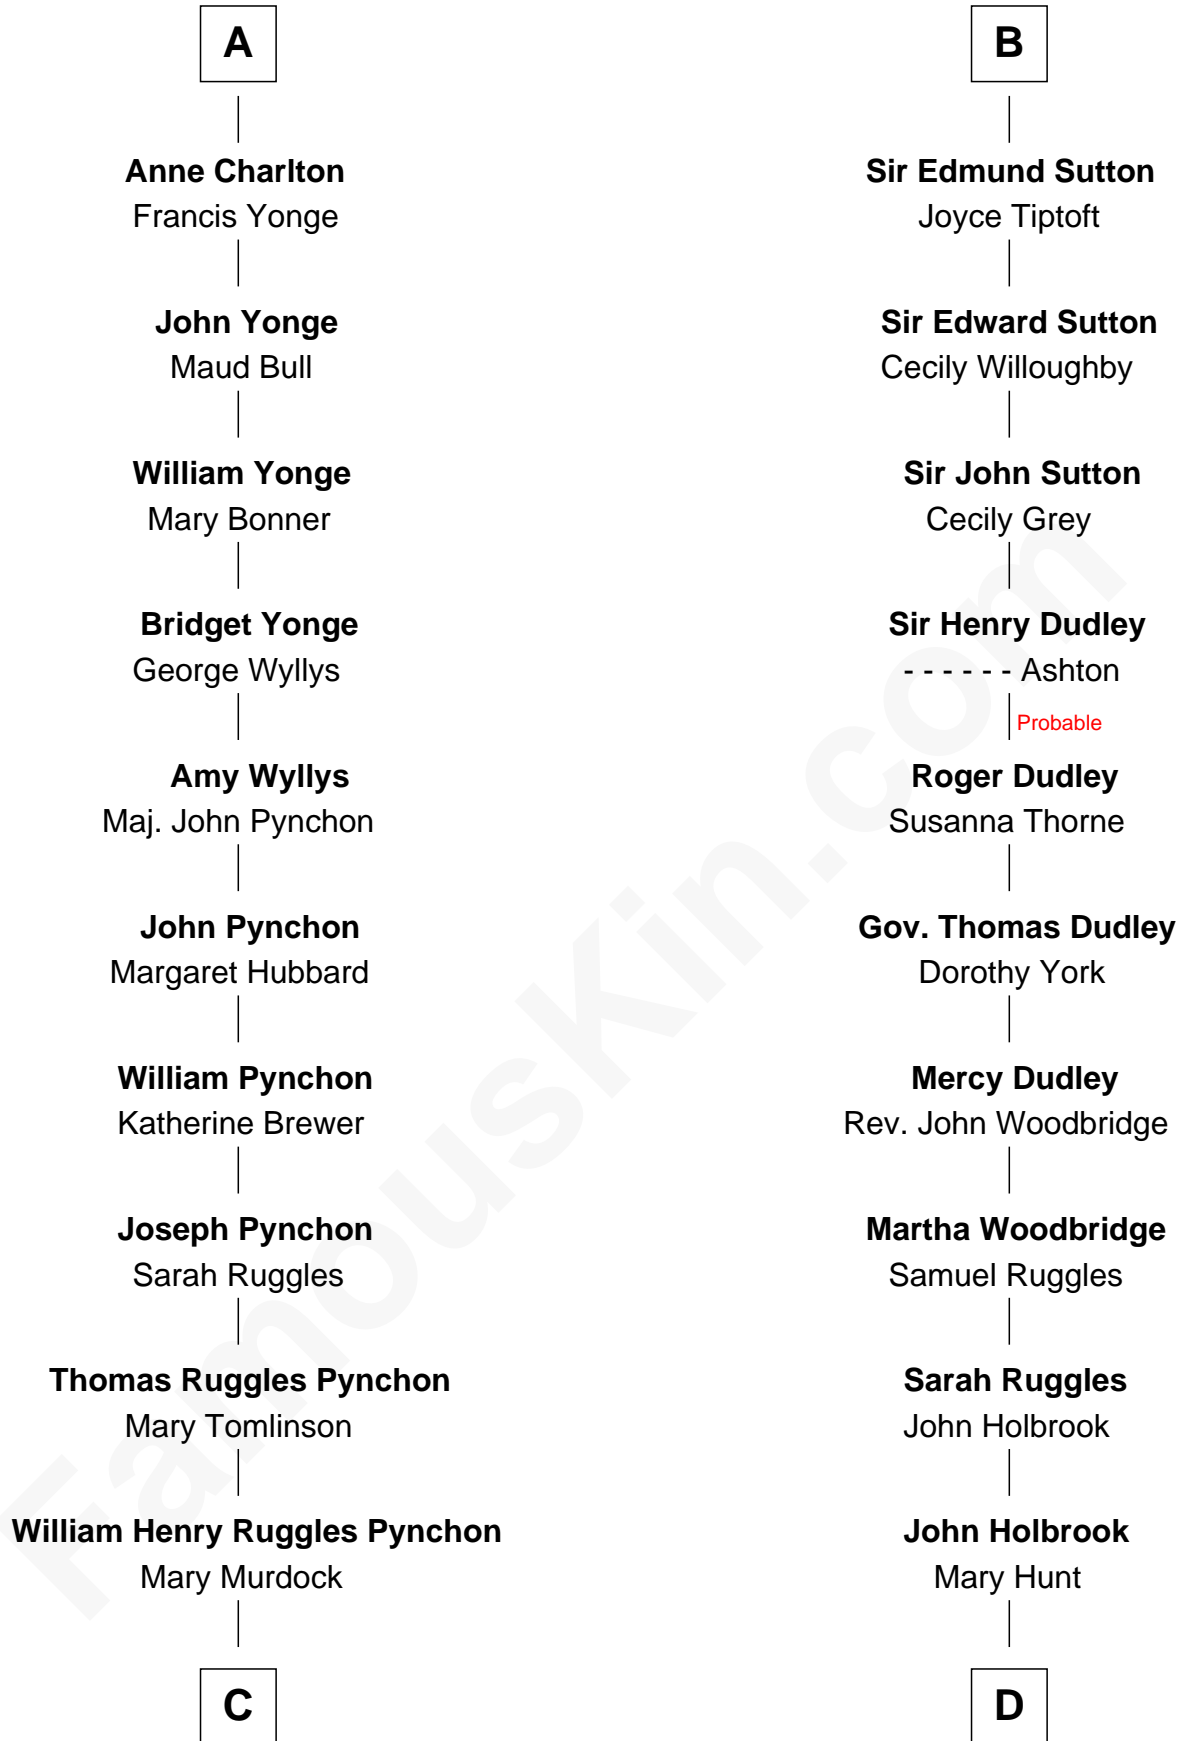

FamousKin.com Relationship Chart of

Thomas Pynchon
American Novelist

20th cousin of

William Marsh Rice
Founder of Rice University

Sir Roger de Somery

C

William Lyon Pynchon

Annie Payne Cogswell

William Henry Chichele Pynchon

Carrie Susan Moyses

Thomas Ruggles Pynchon

Catherine Frances Bennett

Thomas Pynchon

Novelist

D

Hannah Holbrook

Urban Bates

Sarah Bates

David Rice

David Rice

Patty Hall

William Marsh Rice

Founder of Rice University