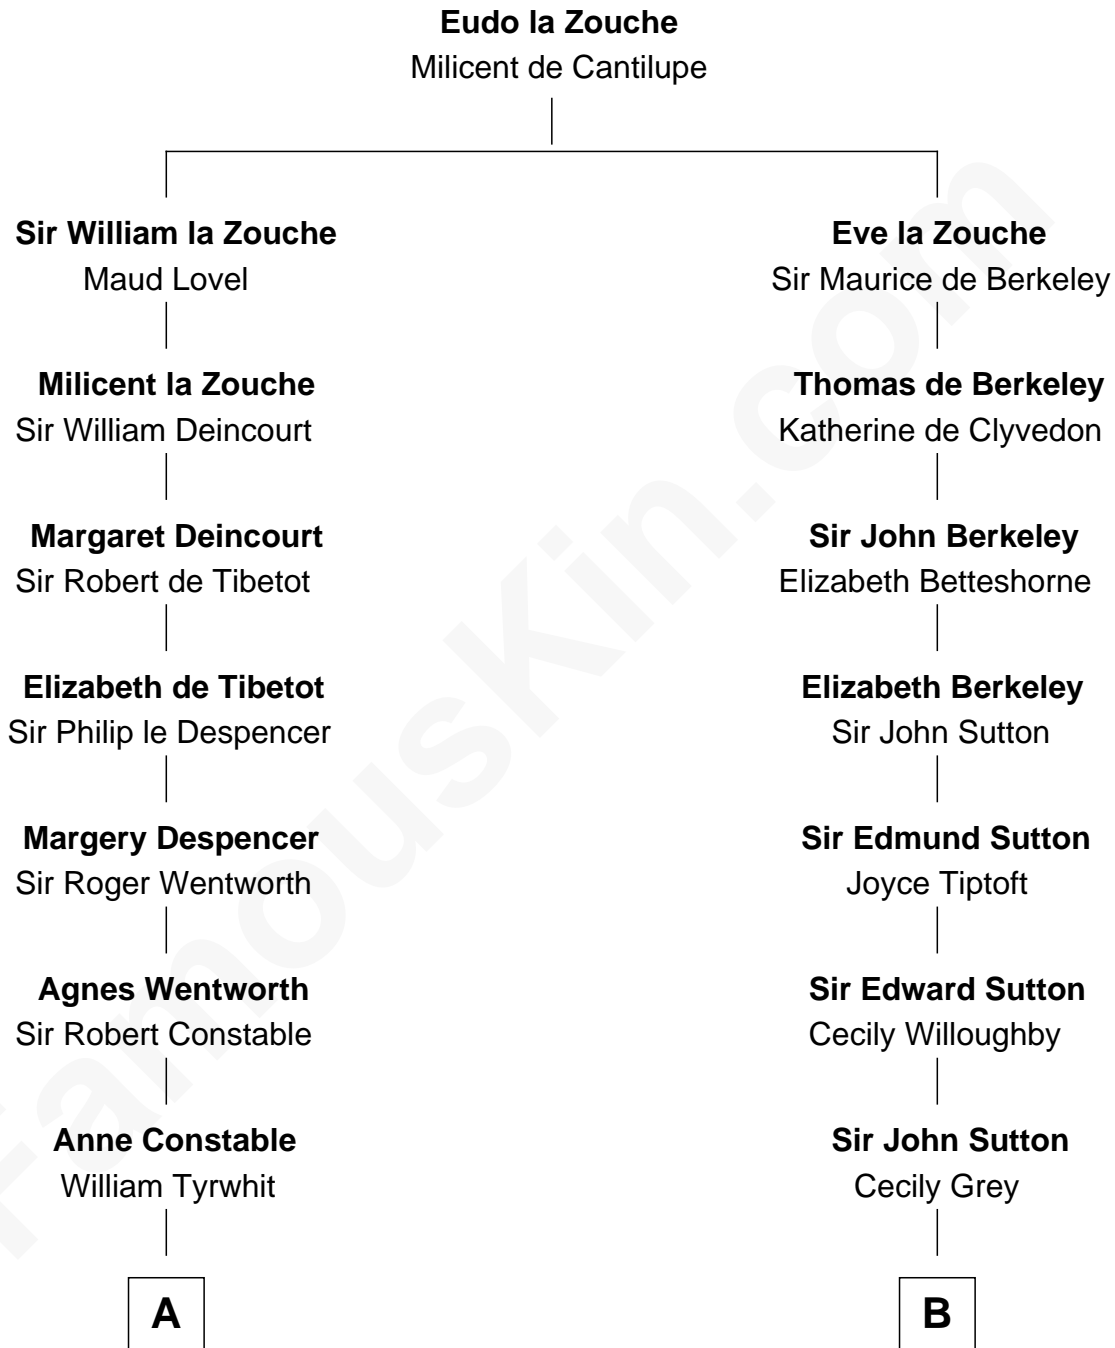

FamousKin.com
Relationship Chart of
Thomas Pynchon
American Novelist

17th cousin 4 times removed of

William Marsh Rice
Founder of Rice University

C

—
Dr. William Henry Cogswell

Lucretia Anne Payne

—
Annie Payne Cogswell

William Lyon Pynchon

—
William Henry Chichele Pynchon

Carrie Susan Moyses

—
Thomas Ruggles Pynchon

Catherine Frances Bennett

—
Thomas Pynchon

Novelist

FamousKin.com