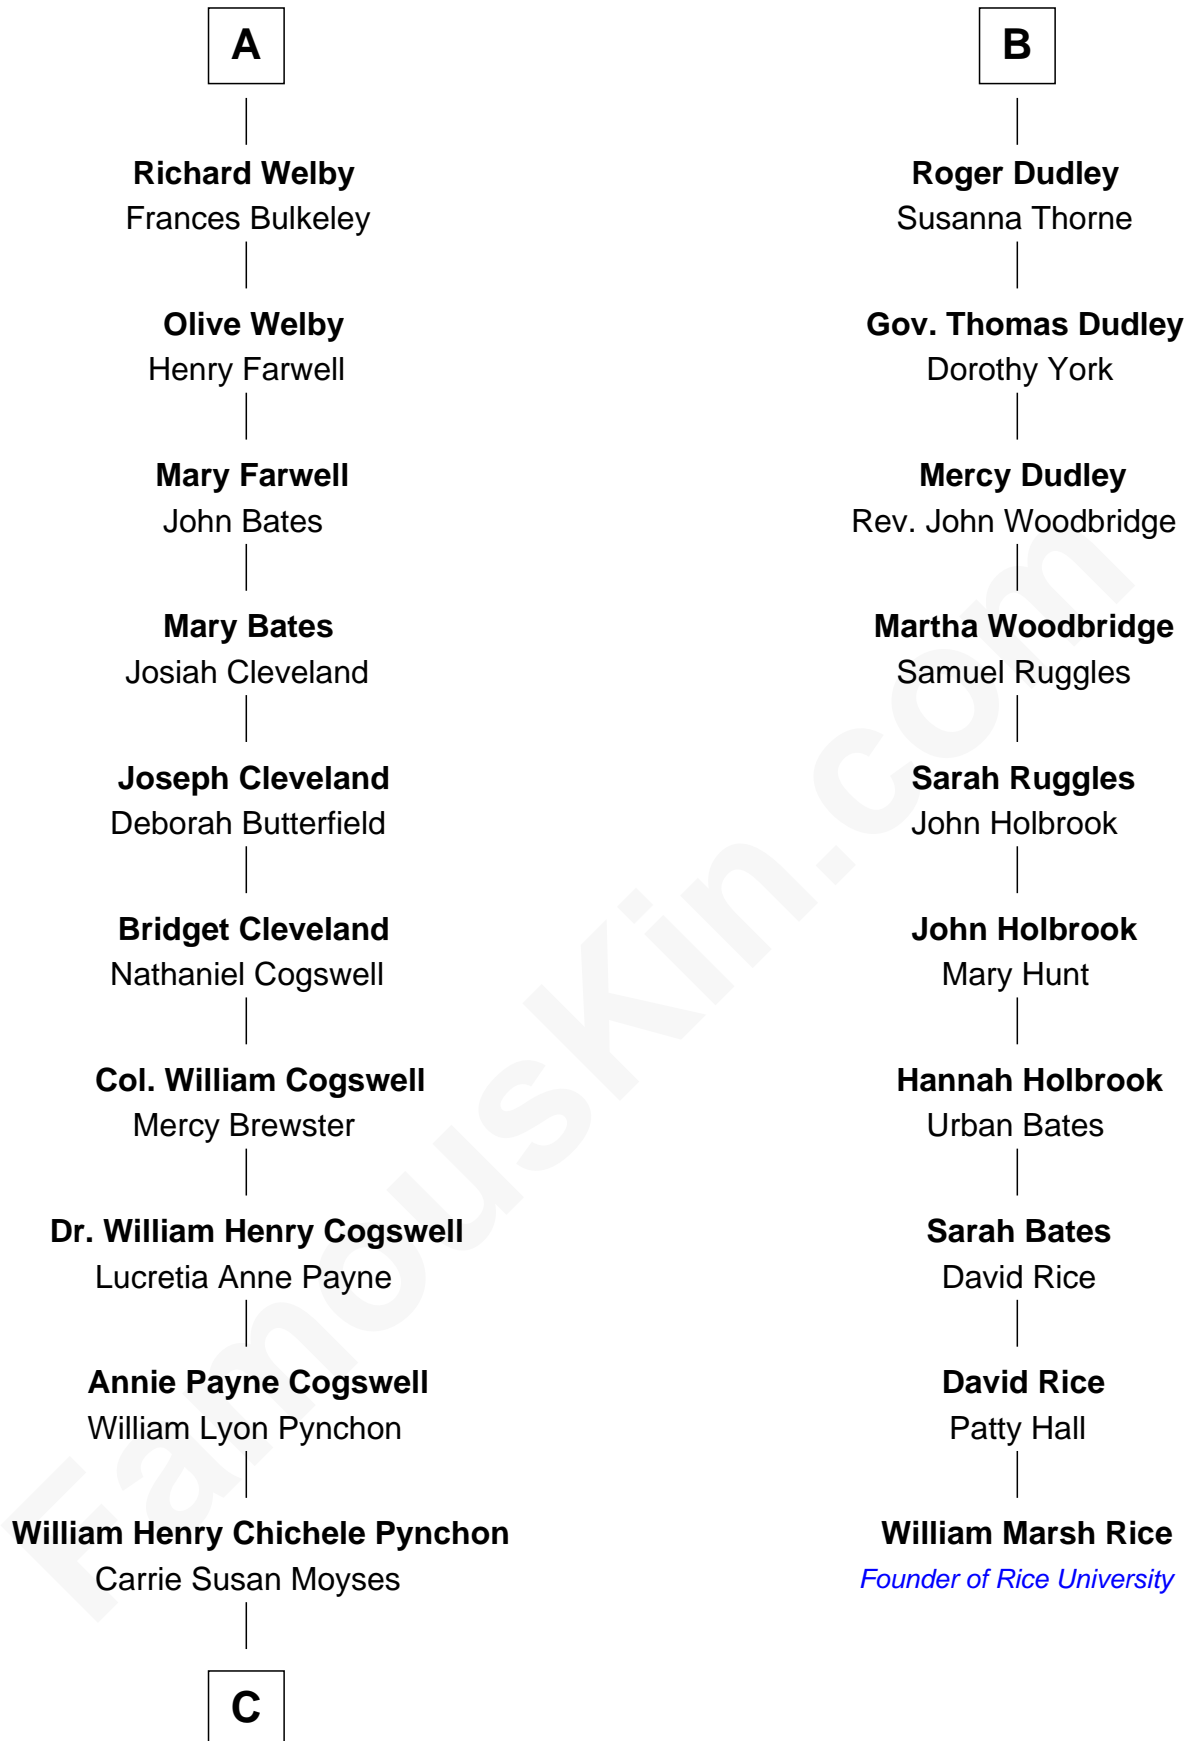

**FamousKin.com**  
**Relationship Chart of**  
**Thomas Pynchon**  
*American Novelist*

16th cousin 2 times removed of

**William Marsh Rice**  
*Founder of Rice University*

**Sir Philip le Despencer**  
 Elizabeth - - - - -

**Sir Philip le Despencer**  
 Elizabeth de Tibetot

**Margery Despencer**  
 Sir Roger Wentworth

**Agnes Wentworth**  
 Sir Robert Constable

**Anne Constable**  
 William Tyrwhit

**Sir Robert Tyrwhit**  
 Maud Talboys

**Katharine Tyrwhit**  
 Sir Richard Thimbleby

**Elizabeth Thimbleby**  
 Thomas Welby

**A**

**Alice le Despenser**  
 Sir John Sutton

**Sir John Sutton**  
 Constance Blount

**Sir John Sutton**  
 Elizabeth Berkeley

**Sir Edmund Sutton**  
 Joyce Tiptoft

**Sir Edward Sutton**  
 Cecily Willoughby

**Sir John Sutton**  
 Cecily Grey

**Sir Henry Dudley**  
 - - - - - Ashton

Probable

**B**

**C**

**Thomas Ruggles Pynchon**