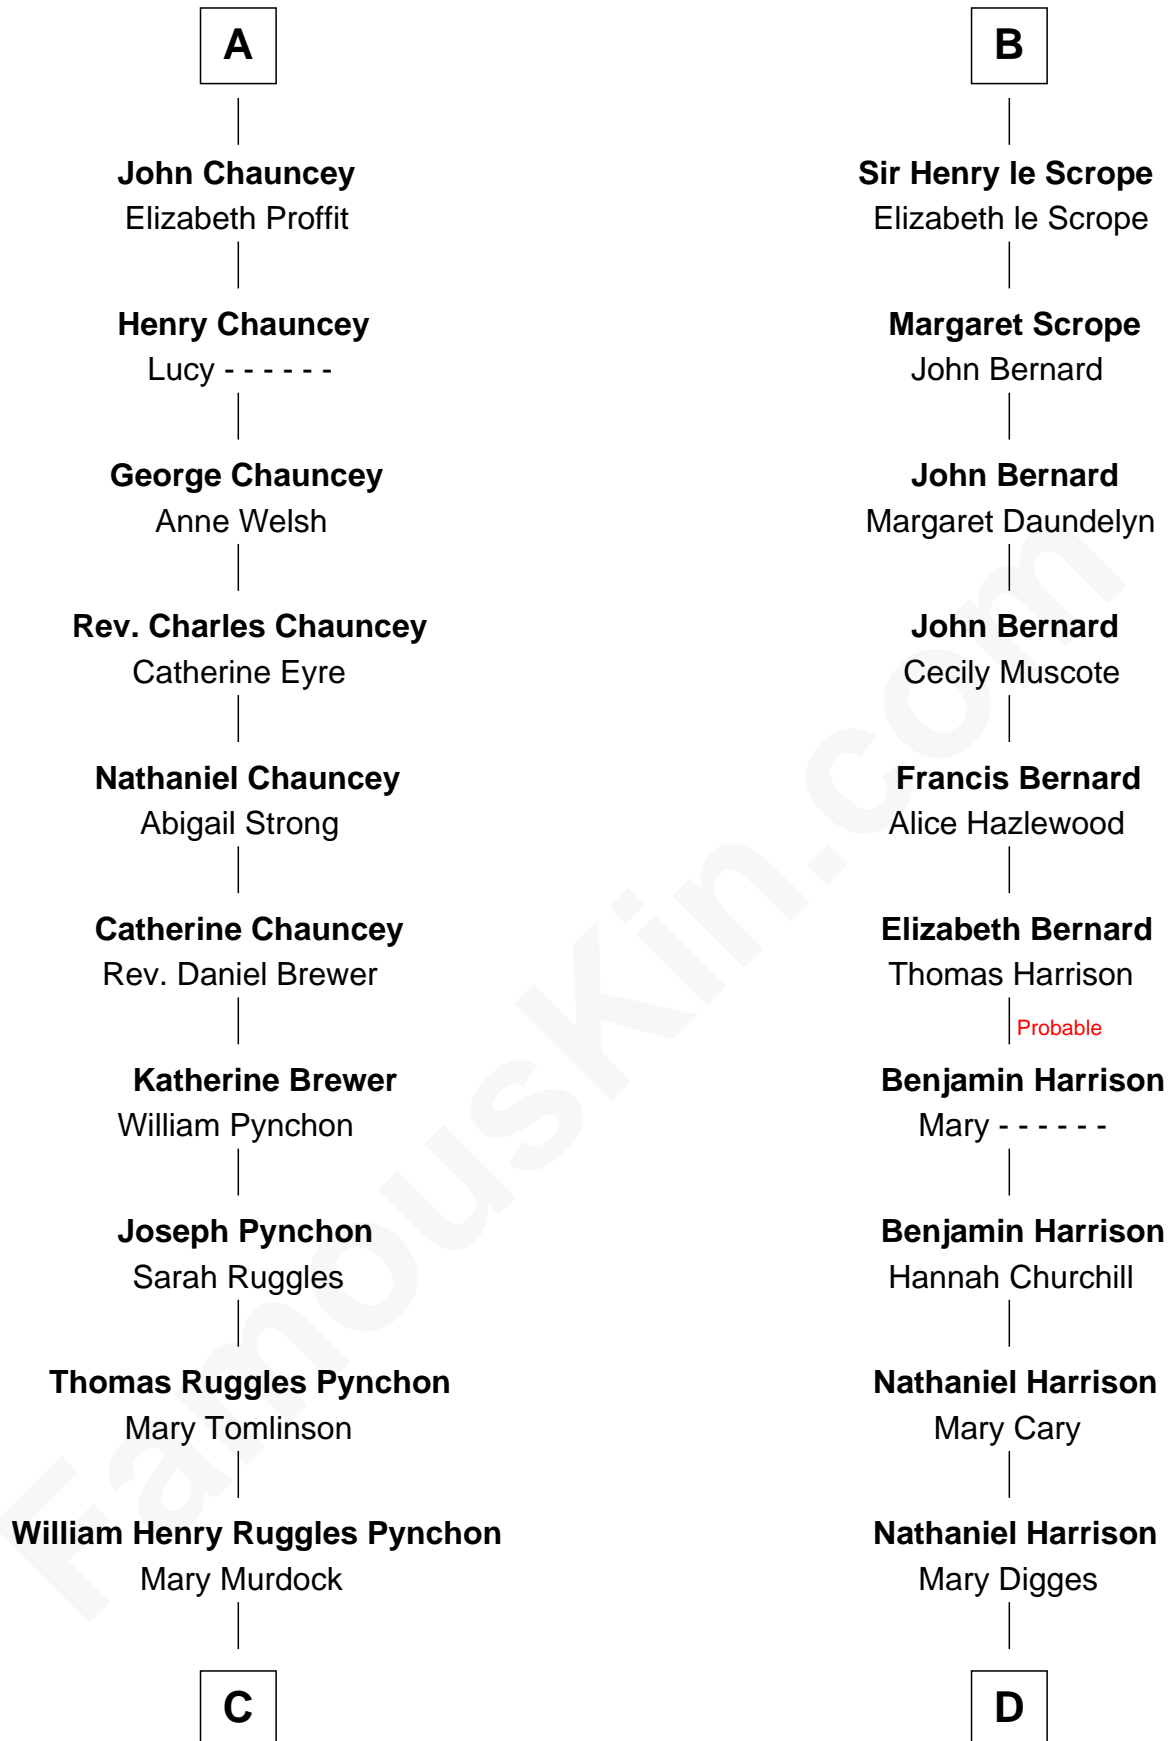

**FamousKin.com**  
**Relationship Chart of**  
**Thomas Pynchon**  
*American Novelist*

20th cousin 1 time removed of

**Harry F. Byrd**  
*50th Governor of Virginia*

**C**

**William Lyon Pynchon**  
Annie Payne Cogswell

**William Henry Chichele Pynchon**  
Carrie Susan Moyses

**Thomas Ruggles Pynchon**  
Catherine Frances Bennett

**Thomas Pynchon**  
*Novelist*

**D**

**Benjamin Harrison**  
Evelyn Taylor Byrd

**Anne Harrison**  
Richard Evelyn Byrd