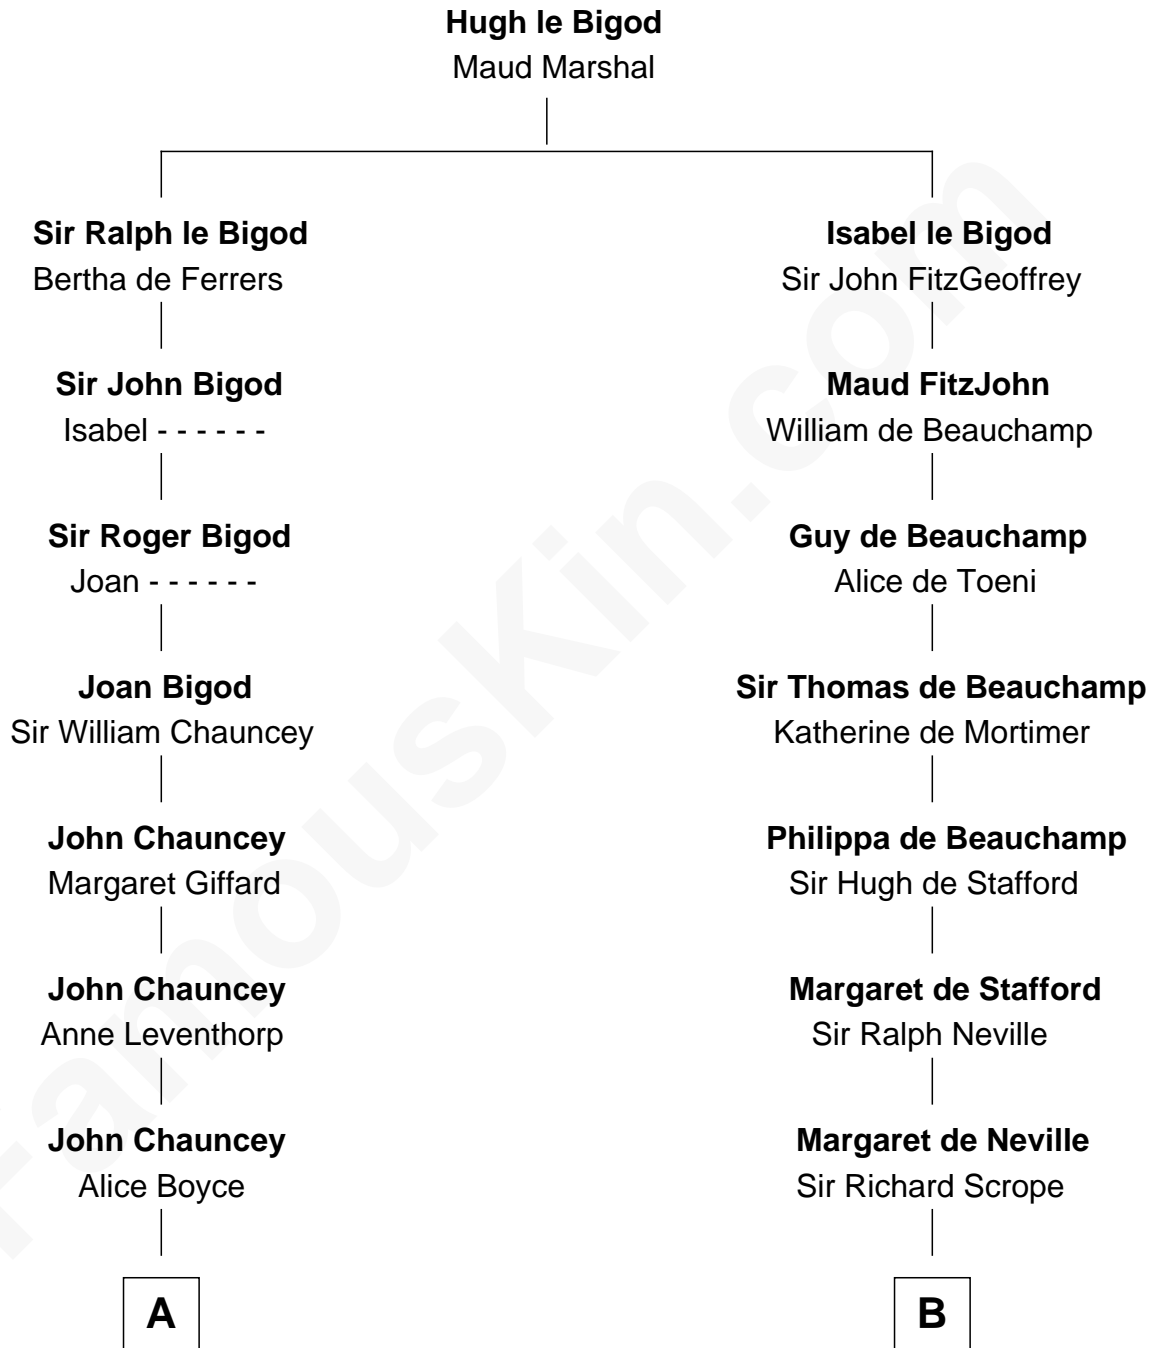

**FamousKin.com**  
**Relationship Chart of**  
**Thomas Pynchon**  
*American Novelist*

20th cousin 1 time removed of

**Harry F. Byrd**  
*50th Governor of Virginia*

**C**

**William Lyon Pynchon**  
Annie Payne Cogswell

**William Henry Chichele Pynchon**  
Carrie Susan Moyses

**Thomas Ruggles Pynchon**  
Catherine Frances Bennett

**Thomas Pynchon**  
*Novelist*

**D**

**Benjamin Harrison**  
Evelyn Taylor Byrd

**Anne Harrison**  
Richard Evelyn Byrd

**Col. William Byrd**  
Jane Meriwether Rivers

**Richard Evelyn Byrd**  
Eleanor Bolling Flood

**Harry F. Byrd**  
*50th Governor of Virginia*

FamousKin.com