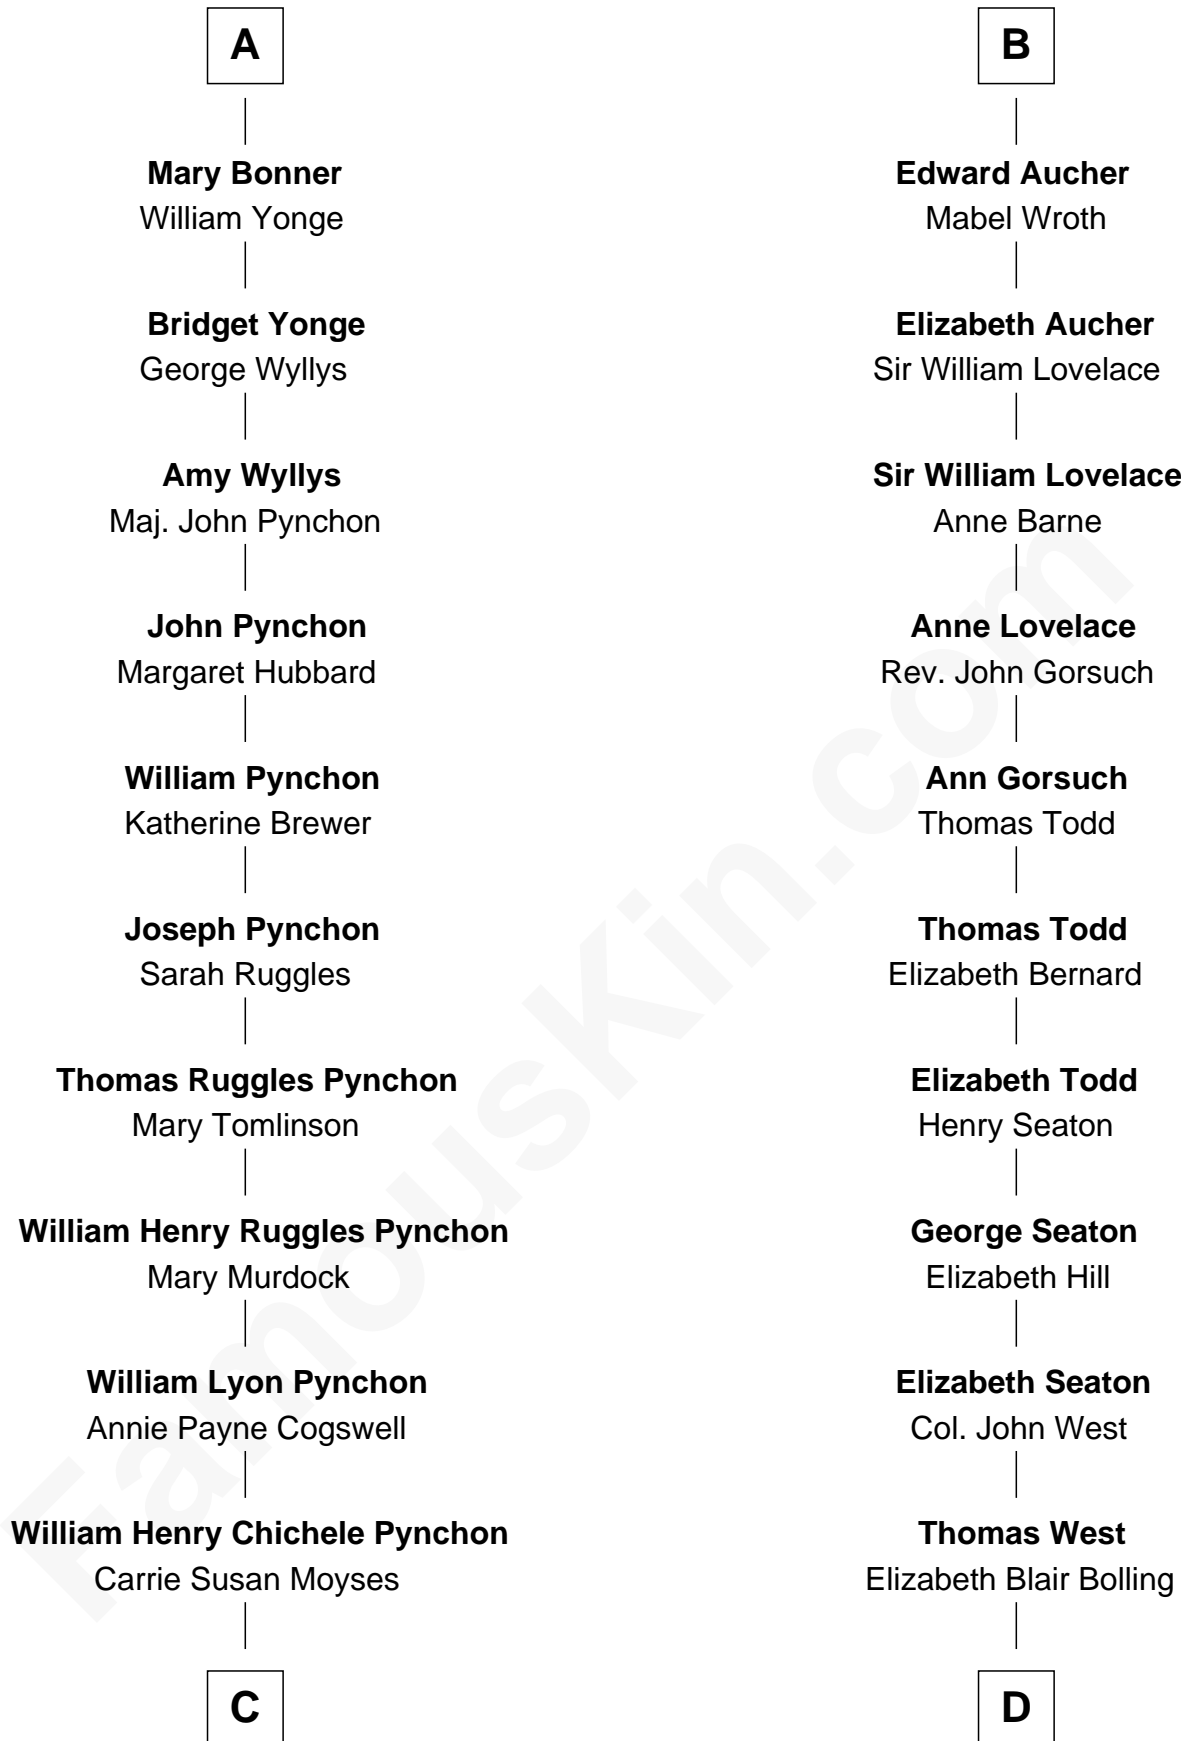

FamousKin.com
Relationship Chart of
Thomas Pynchon
American Novelist

18th cousin 3 times removed of

Harry F. Byrd
50th Governor of Virginia

C

Thomas Ruggles Pynchon
Catherine Frances Bennett

Thomas Pynchon
Novelist

D

Eliza Bolling West
Dr. Joel Walker Flood

Col. Henry De La Warr Flood
Mary Elizabeth Trent

Joel Walker Flood
Ella Faulkner

Eleanor Bolling Flood
Richard Evelyn Byrd

Harry F. Byrd
50th Governor of Virginia