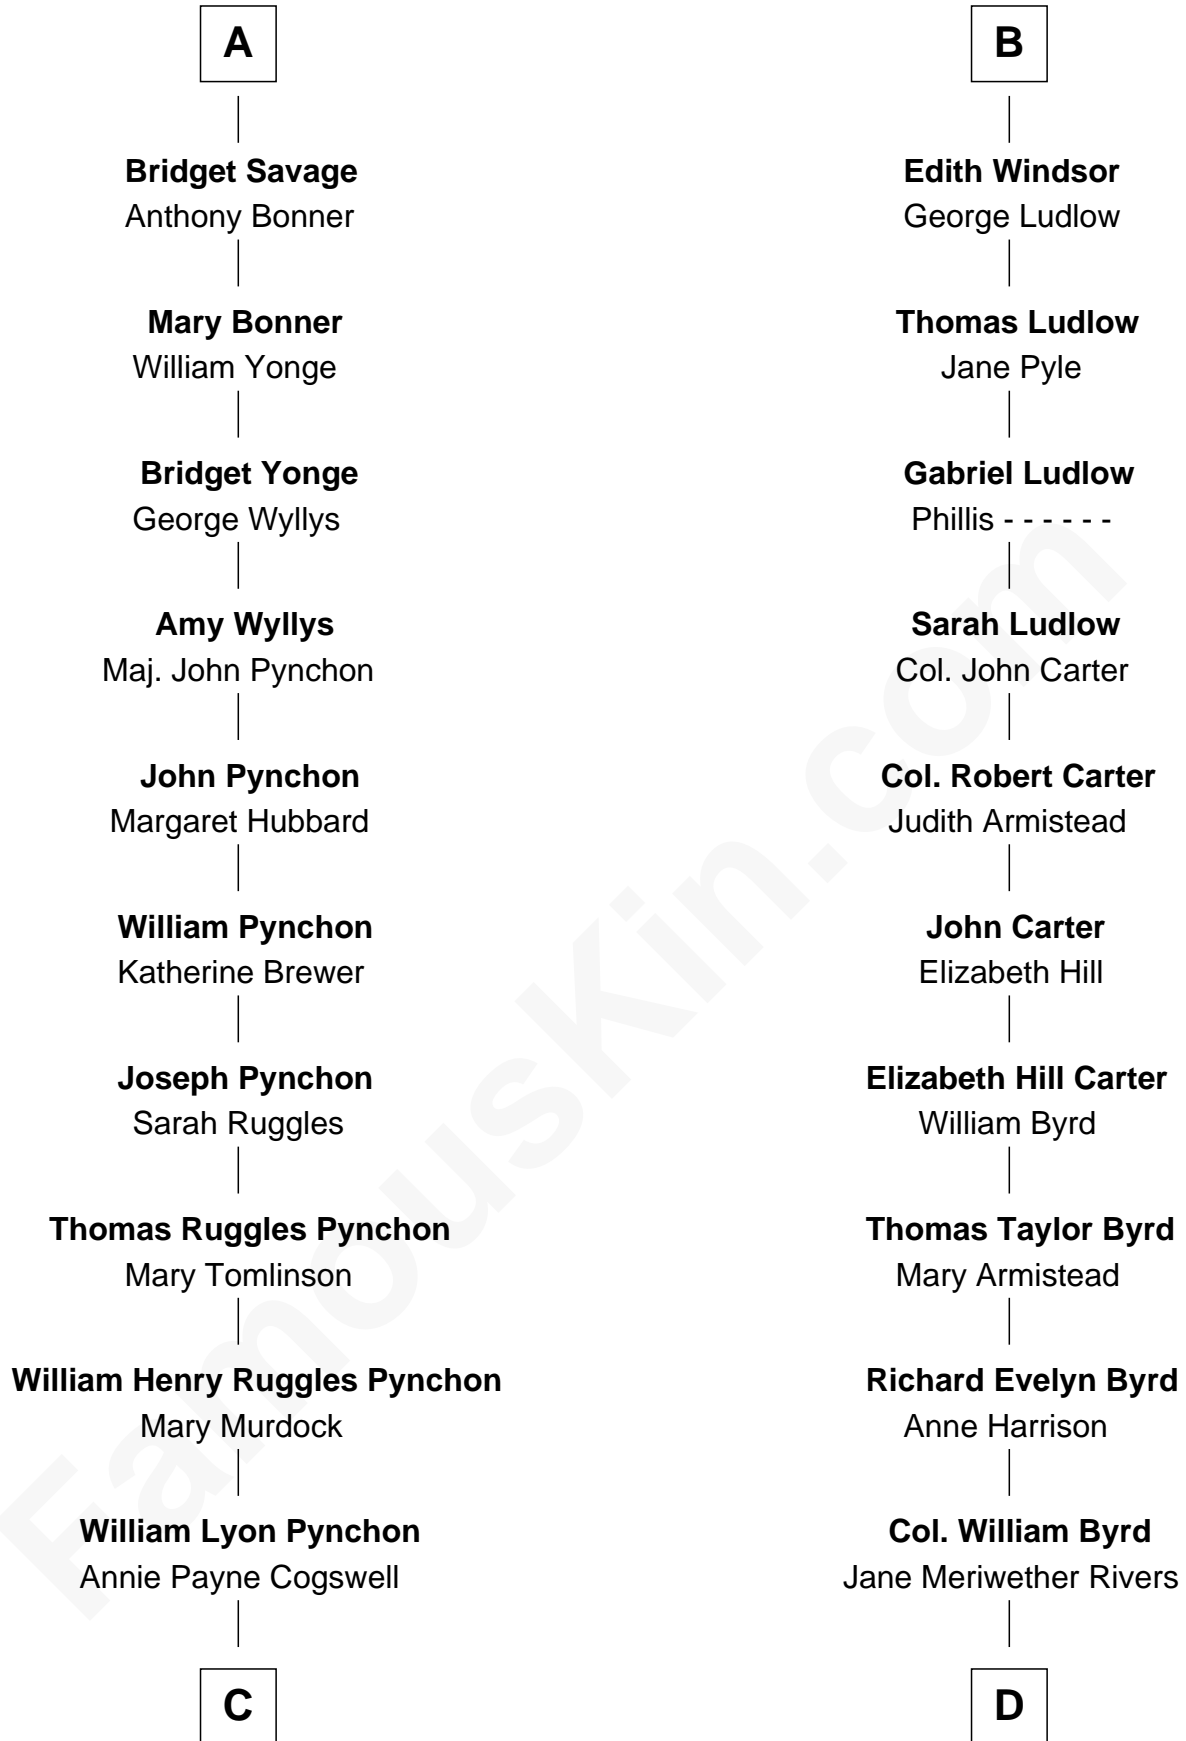

FamousKin.com
Relationship Chart of
Thomas Pynchon
American Novelist

18th cousin 1 time removed of

Harry F. Byrd
50th Governor of Virginia

C

William Henry Chichele Pynchon

Carrie Susan Moyses

Thomas Ruggles Pynchon

Catherine Frances Bennett

Thomas Pynchon

Novelist

D

Richard Evelyn Byrd

Eleanor Bolling Flood

Harry F. Byrd

50th Governor of Virginia