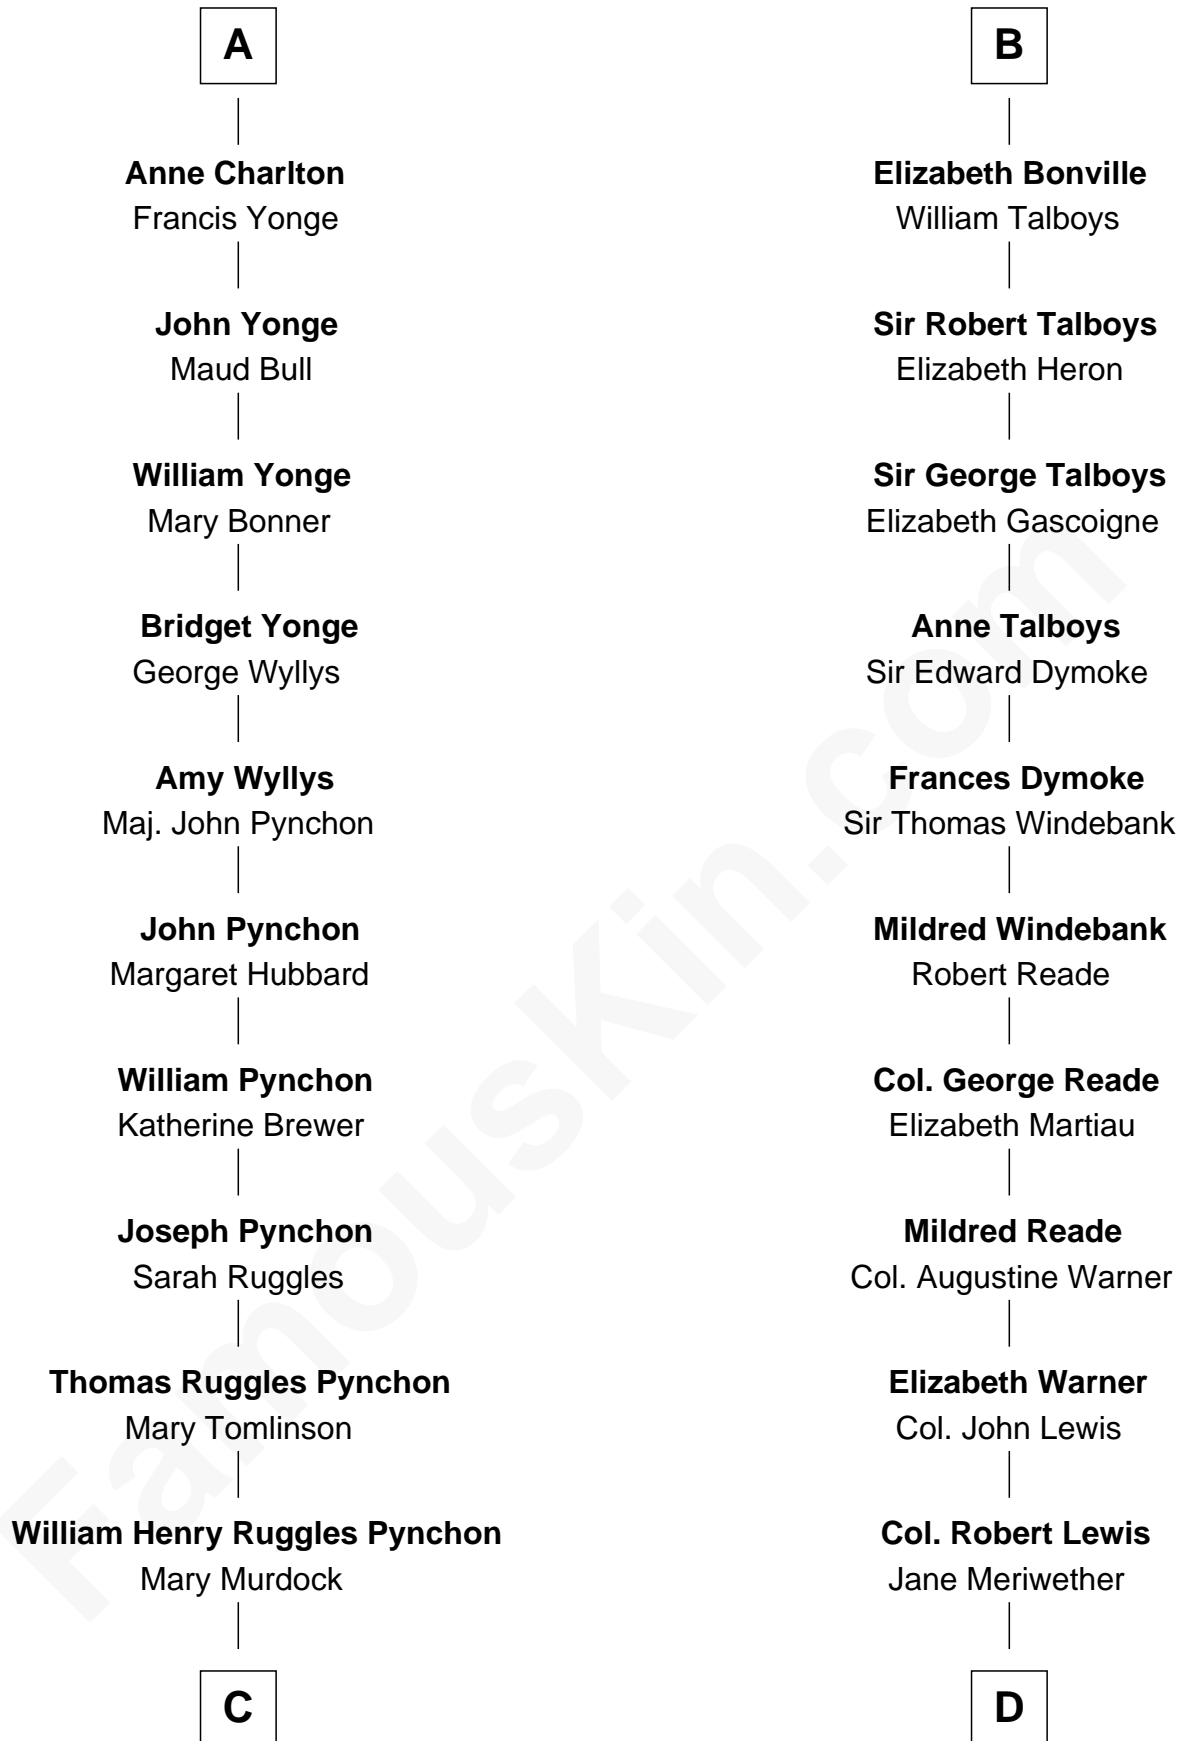

**FamousKin.com**  
**Relationship Chart of**  
**Thomas Pynchon**  
*American Novelist*

18th cousin 2 times removed of

**Meriwether Lewis**  
*Lewis and Clark Expedition*

**Sir Roger de Somery**  
 Nichole d'Aubenev

**C**

**William Lyon Pynchon**  
Annie Payne Cogswell

**William Henry Chichele Pynchon**  
Carrie Susan Moyses

**Thomas Ruggles Pynchon**  
Catherine Frances Bennett

**Thomas Pynchon**  
*Novelist*

**D**

**William Lewis**  
Lucy Meriwether

**Meriwether Lewis**  
*Lewis and Clark Expedition*

FamousKin.com