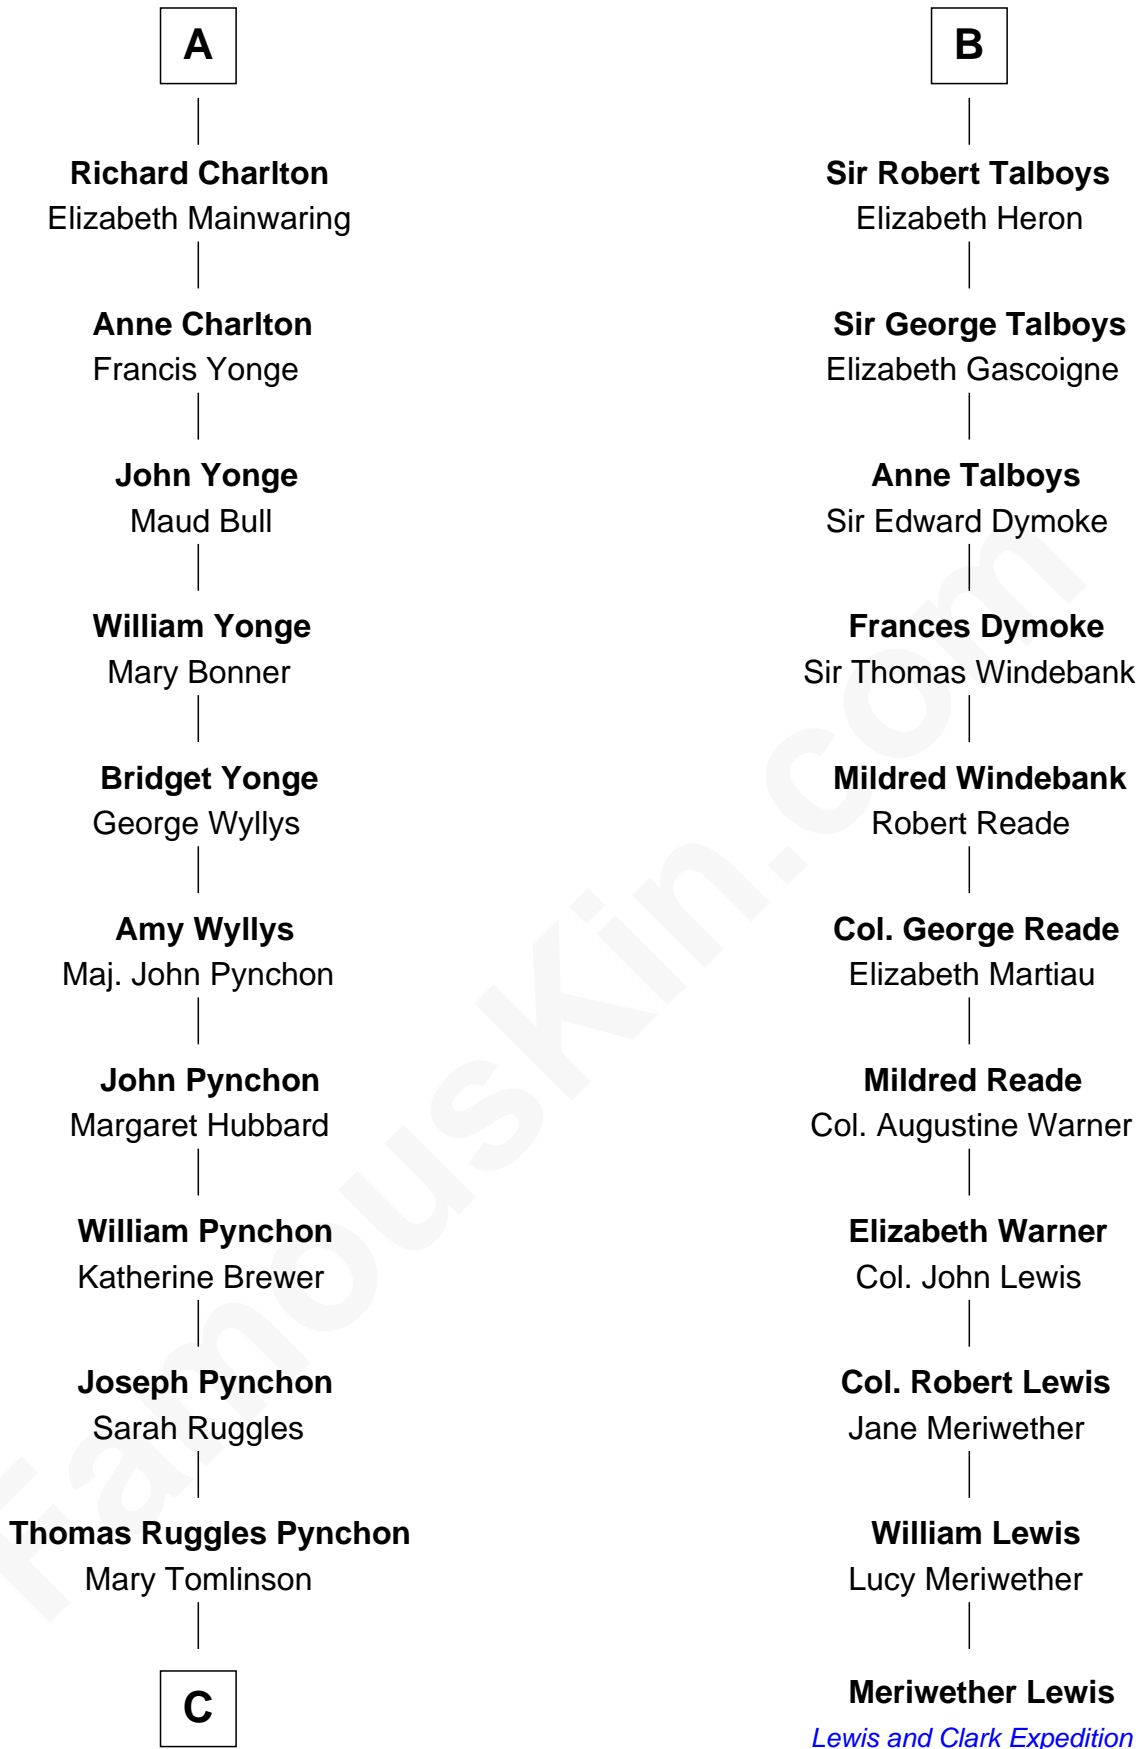

**FamousKin.com**  
**Relationship Chart of**  
**Thomas Pynchon**  
*American Novelist*

17th cousin 4 times removed of

**Meriwether Lewis**  
*Lewis and Clark Expedition*

**C**

William Henry Ruggles Pynchon

Mary Murdock

William Lyon Pynchon

Annie Payne Cogswell

William Henry Chichele Pynchon

Carrie Susan Moyses

Thomas Ruggles Pynchon

Catherine Frances Bennett

Thomas Pynchon