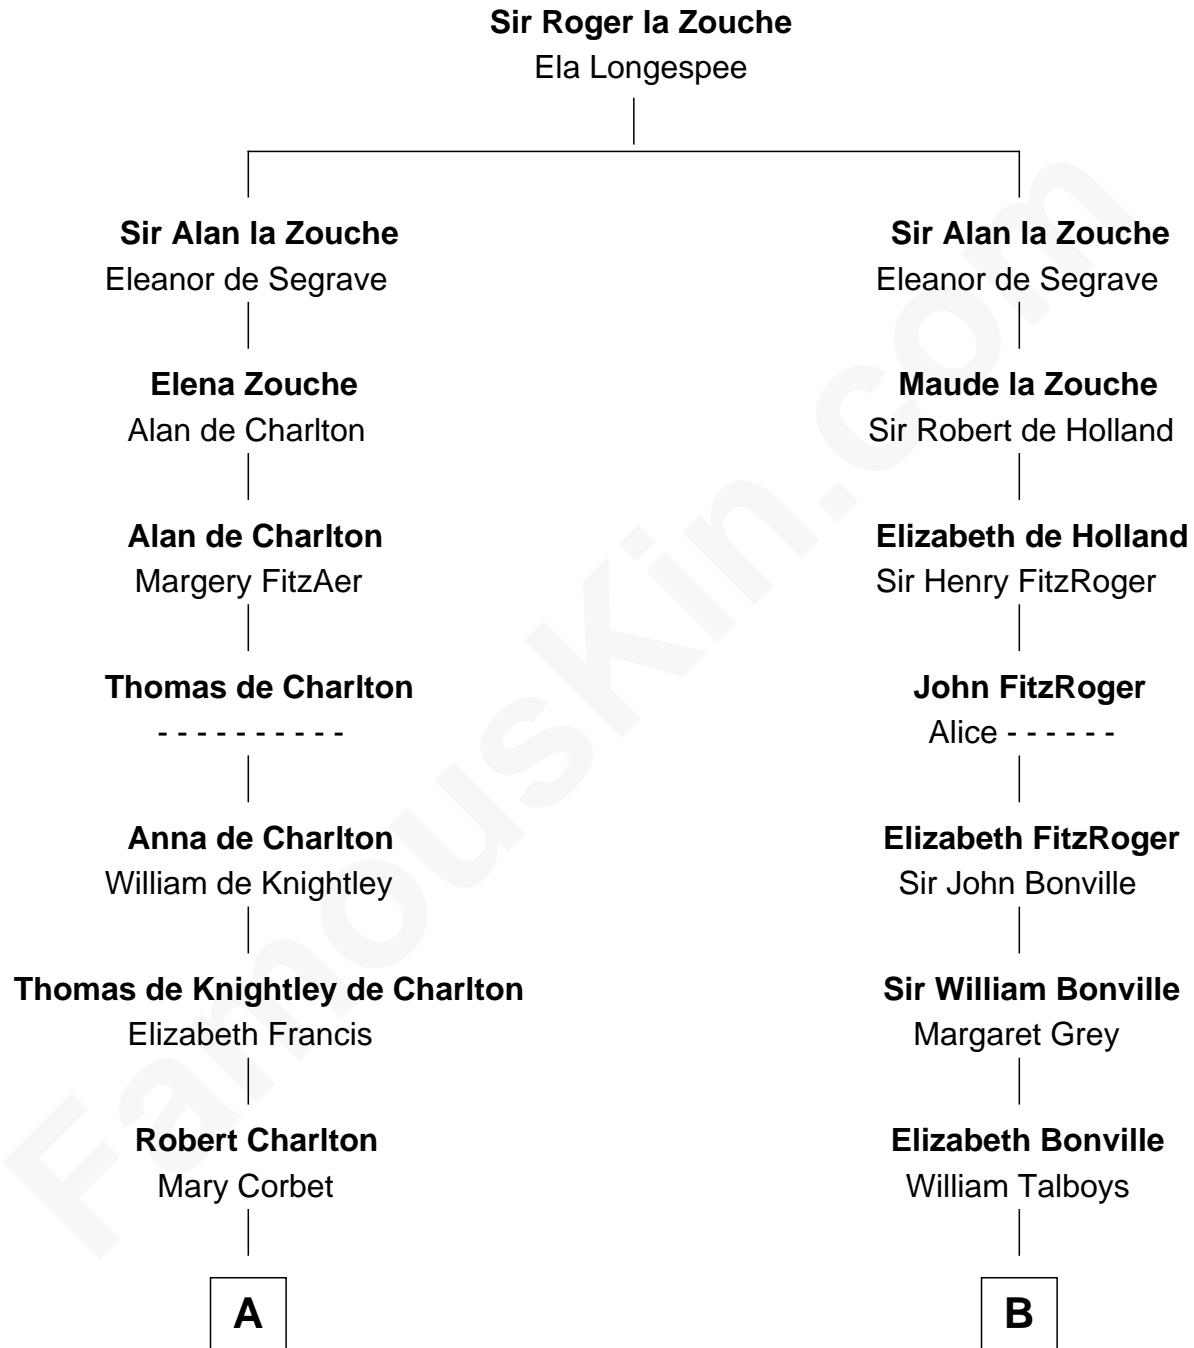

**FamousKin.com**  
**Relationship Chart of**  
**Thomas Pynchon**  
*American Novelist*

17th cousin 4 times removed of

**Meriwether Lewis**  
*Lewis and Clark Expedition*

**C**

William Henry Ruggles Pynchon

Mary Murdock

William Lyon Pynchon

Annie Payne Cogswell

William Henry Chichele Pynchon

Carrie Susan Moyses

Thomas Ruggles Pynchon

Catherine Frances Bennett

Thomas Pynchon