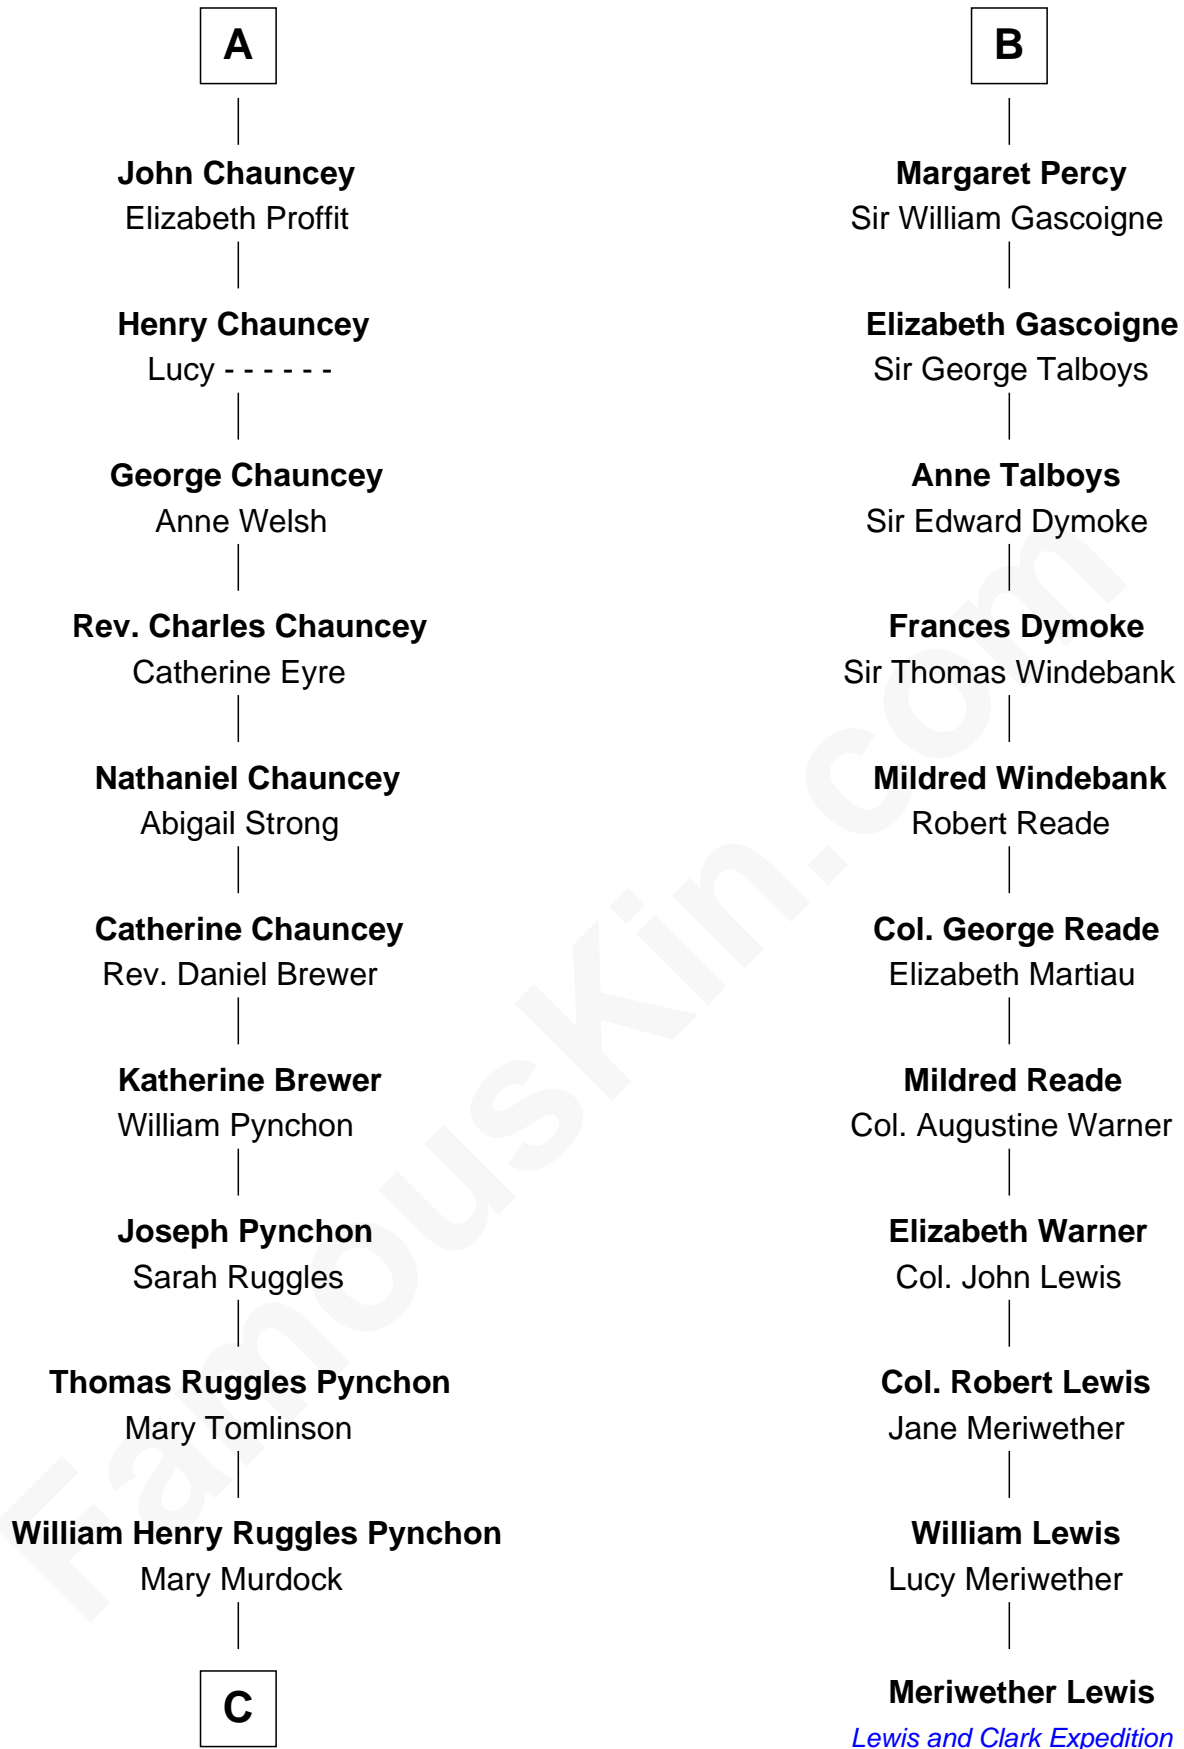

FamousKin.com
Relationship Chart of
Thomas Pynchon
American Novelist

17th cousin 3 times removed of

Meriwether Lewis
Lewis and Clark Expedition

C

—
William Lyon Pynchon

Annie Payne Cogswell

—
William Henry Chichele Pynchon

Carrie Susan Moyses

—
Thomas Ruggles Pynchon

Catherine Frances Bennett

—
Thomas Pynchon

Novelist

FamousKin.com