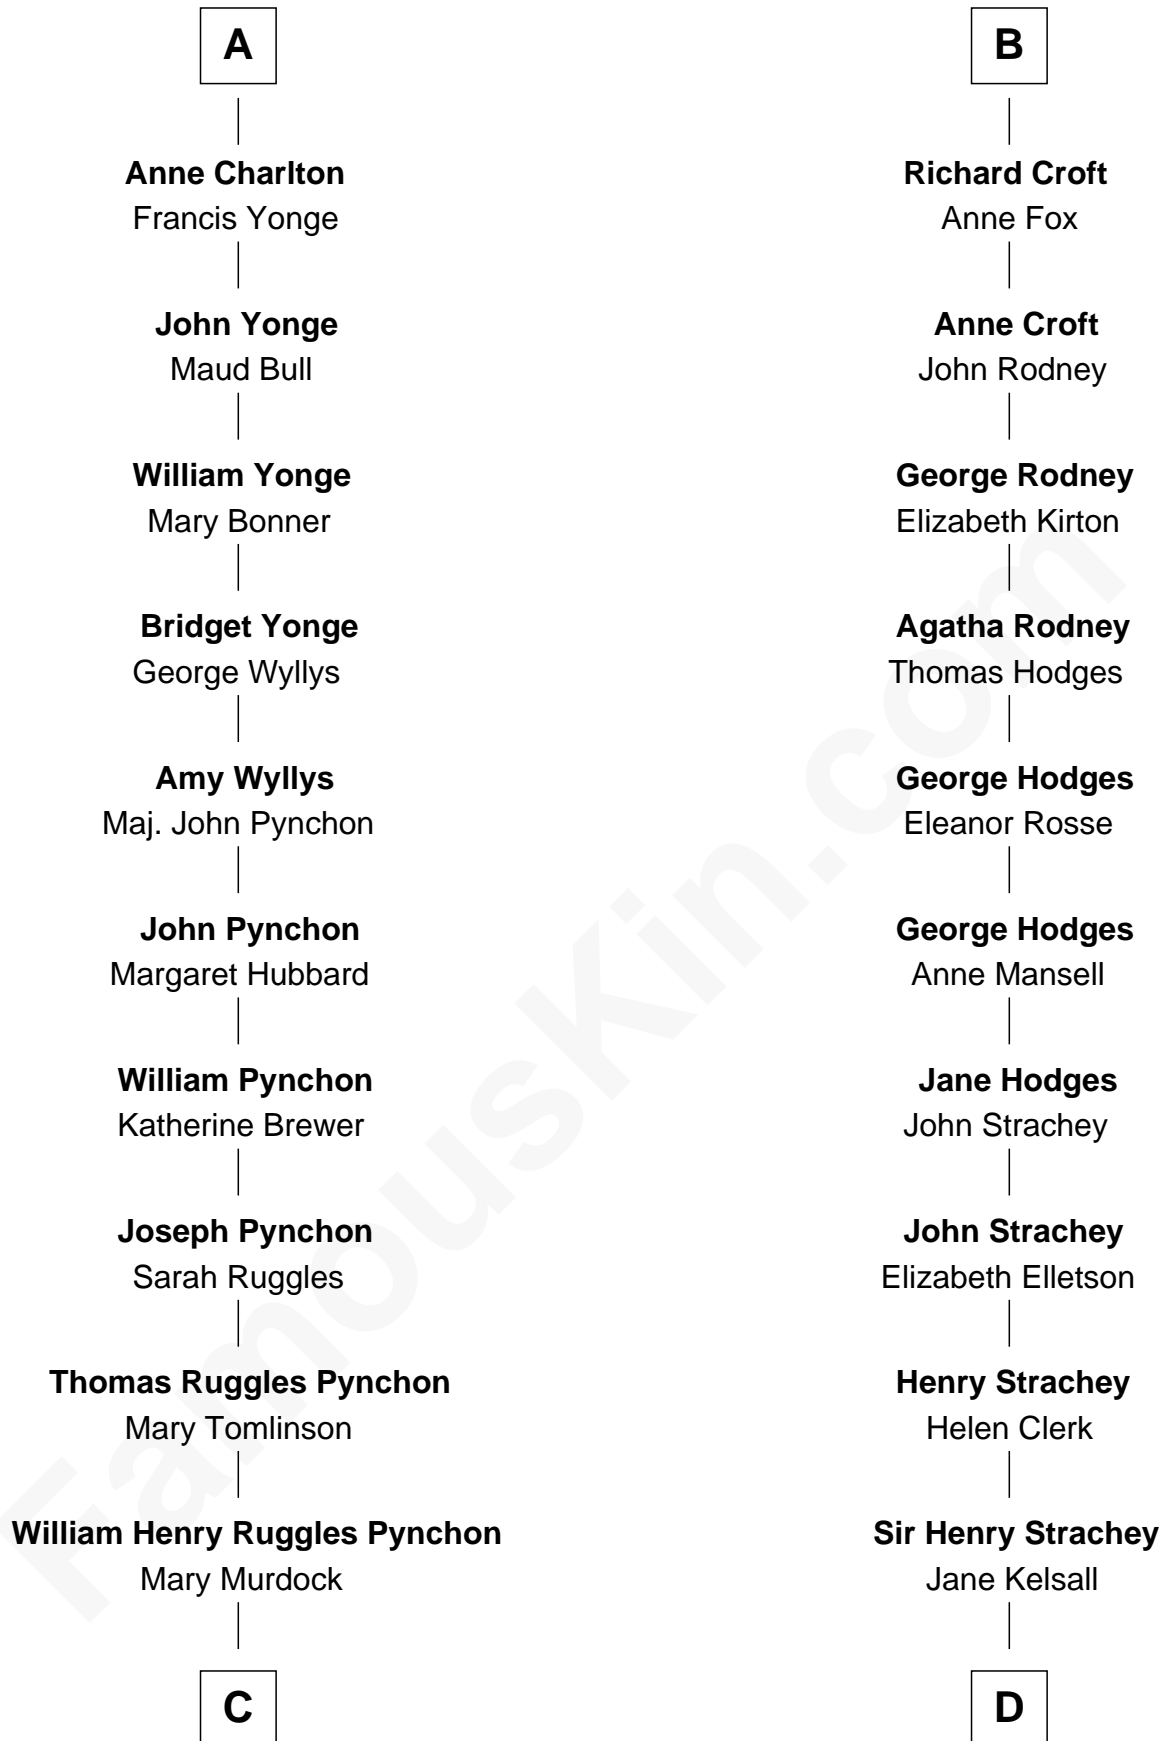

FamousKin.com
Relationship Chart of
Thomas Pynchon
American Novelist

19th cousin 1 time removed of

Lytton Strachey
Author and Co-Founder of Bloomsbury Group

Sir Roger de Somery
 Nichole d'Aubenev

Maud de Somery
 Sir Henry de Erdington

Gruffydd Fychan ap Gruffydd
 Elen ferch Thomas ap Llewelyn

Sir Robert Corbet
 Margaret - - - - -

Owen Glendower
 Margaret Hanmer

Mary Corbet
 Robert Charlton

Janet ferch Owain
 Sir John de Croft

Richard Charlton
 Elizabeth Mainwaring

William de Croft
 Margaret Walwyn

A

B

C

William Lyon Pynchon
Annie Payne Cogswell

William Henry Chichele Pynchon
Carrie Susan Moyses

Thomas Ruggles Pynchon
Catherine Frances Bennett

Thomas Pynchon
Novelist