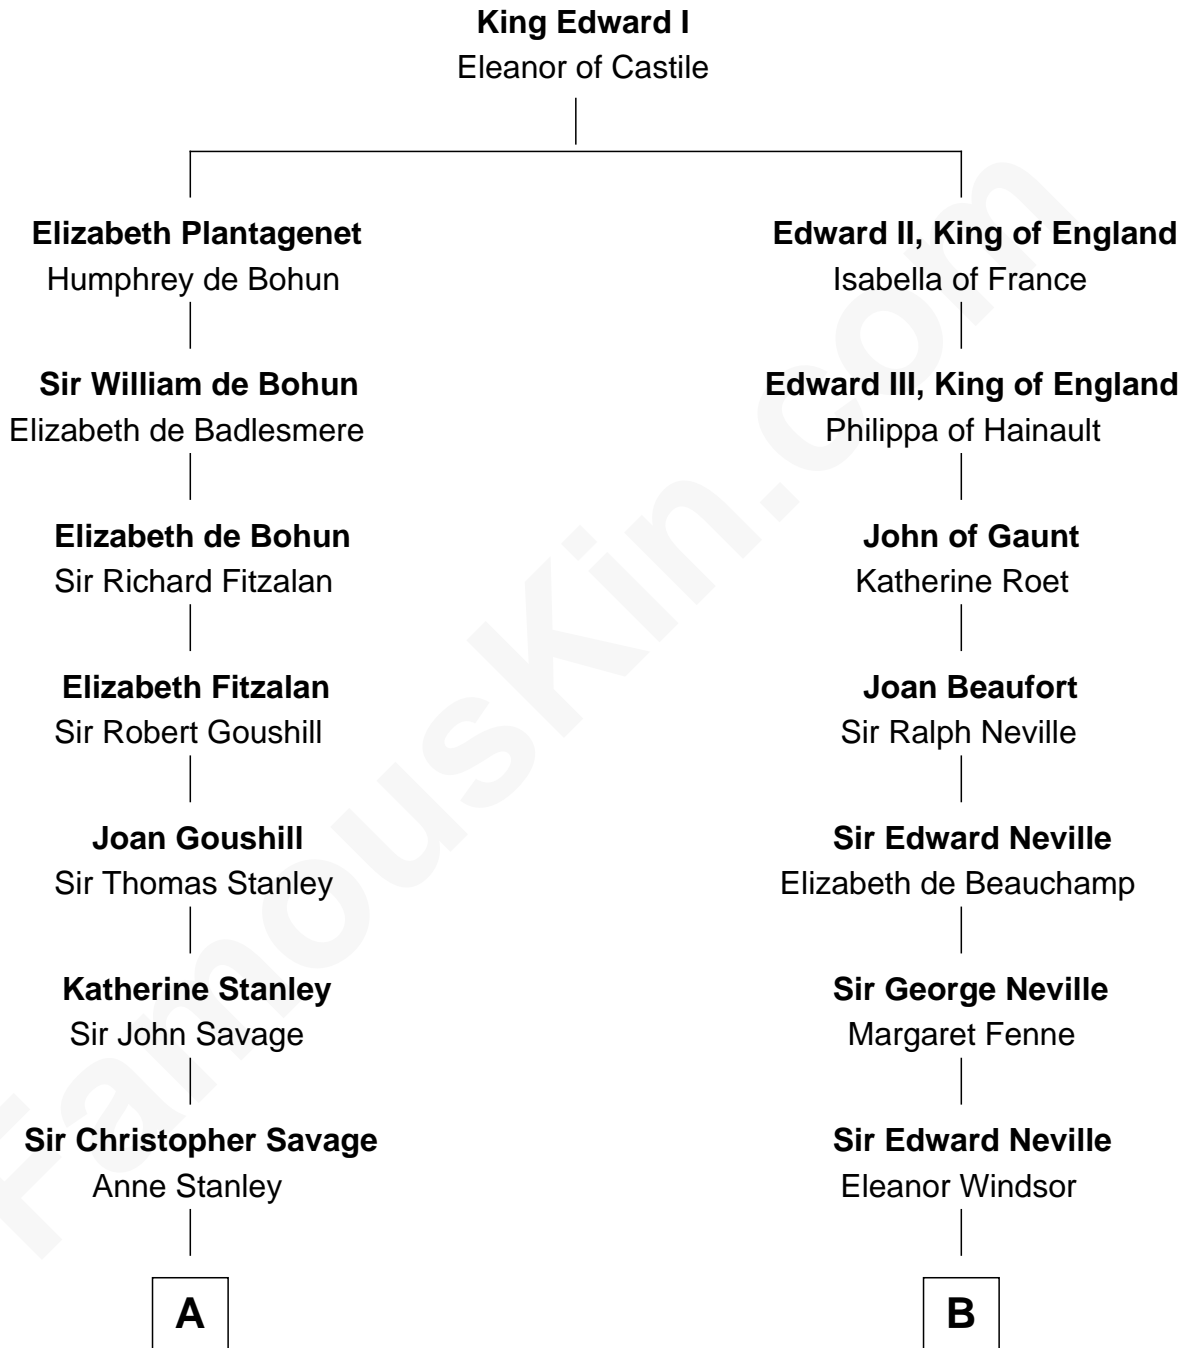

FamousKin.com
Relationship Chart of
Thomas Pynchon
American Novelist

17th cousin 3 times removed of

Lytton Strachey
Author and Co-Founder of Bloomsbury Group

C

—
William Lyon Pynchon

Annie Payne Cogswell

—
William Henry Chichele Pynchon

Carrie Susan Moyses

—
Thomas Ruggles Pynchon

Catherine Frances Bennett

—
Thomas Pynchon

Novelist

FamousKin.com