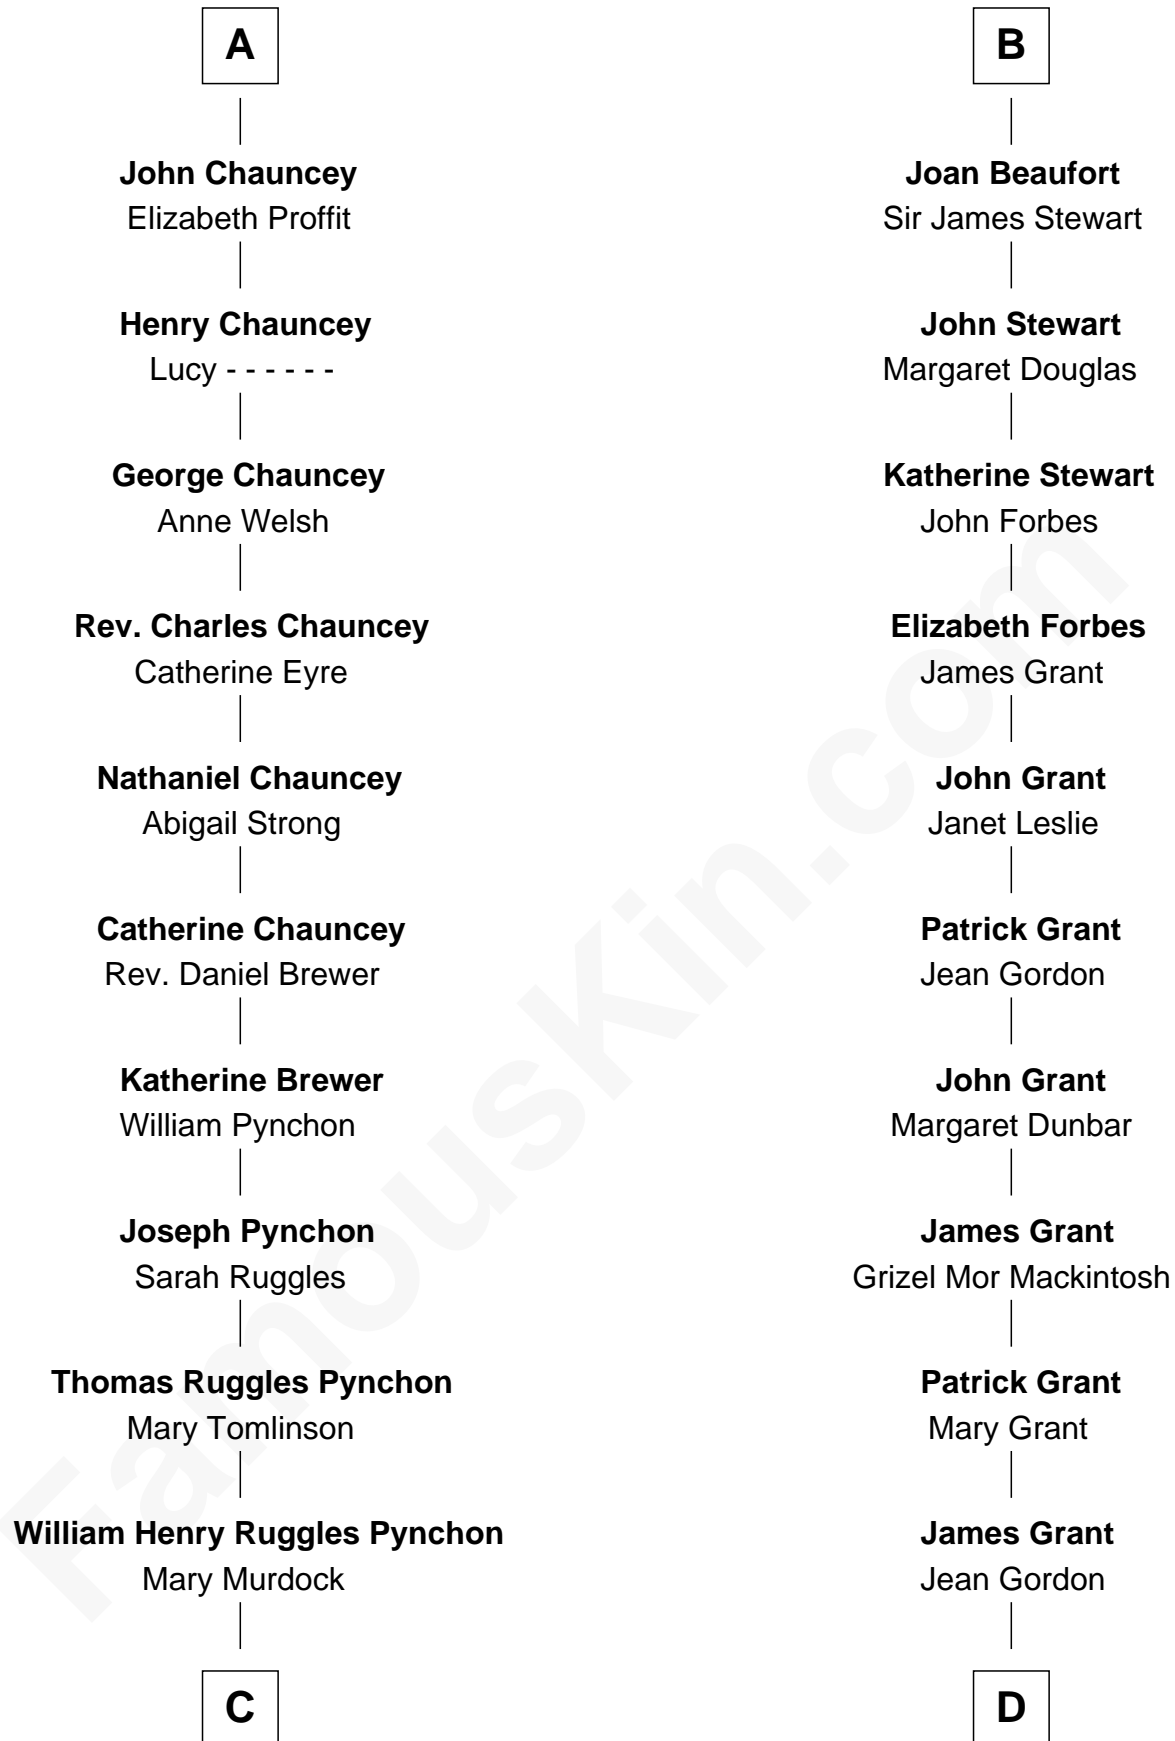

**FamousKin.com**  
**Relationship Chart of**  
**Thomas Pynchon**  
*American Novelist*

20th cousin 1 time removed of

**Lytton Strachey**  
*Author and Co-Founder of Bloomsbury Group*

**C**

**William Lyon Pynchon**  
Annie Payne Cogswell

**William Henry Chichele Pynchon**  
Carrie Susan Moyses

**Thomas Ruggles Pynchon**  
Catherine Frances Bennett

**Thomas Pynchon**  
*Novelist*

**D**

**William Grant**  
Elizabeth Raper

**Sir John Peter Grant**  
Jane Ironside