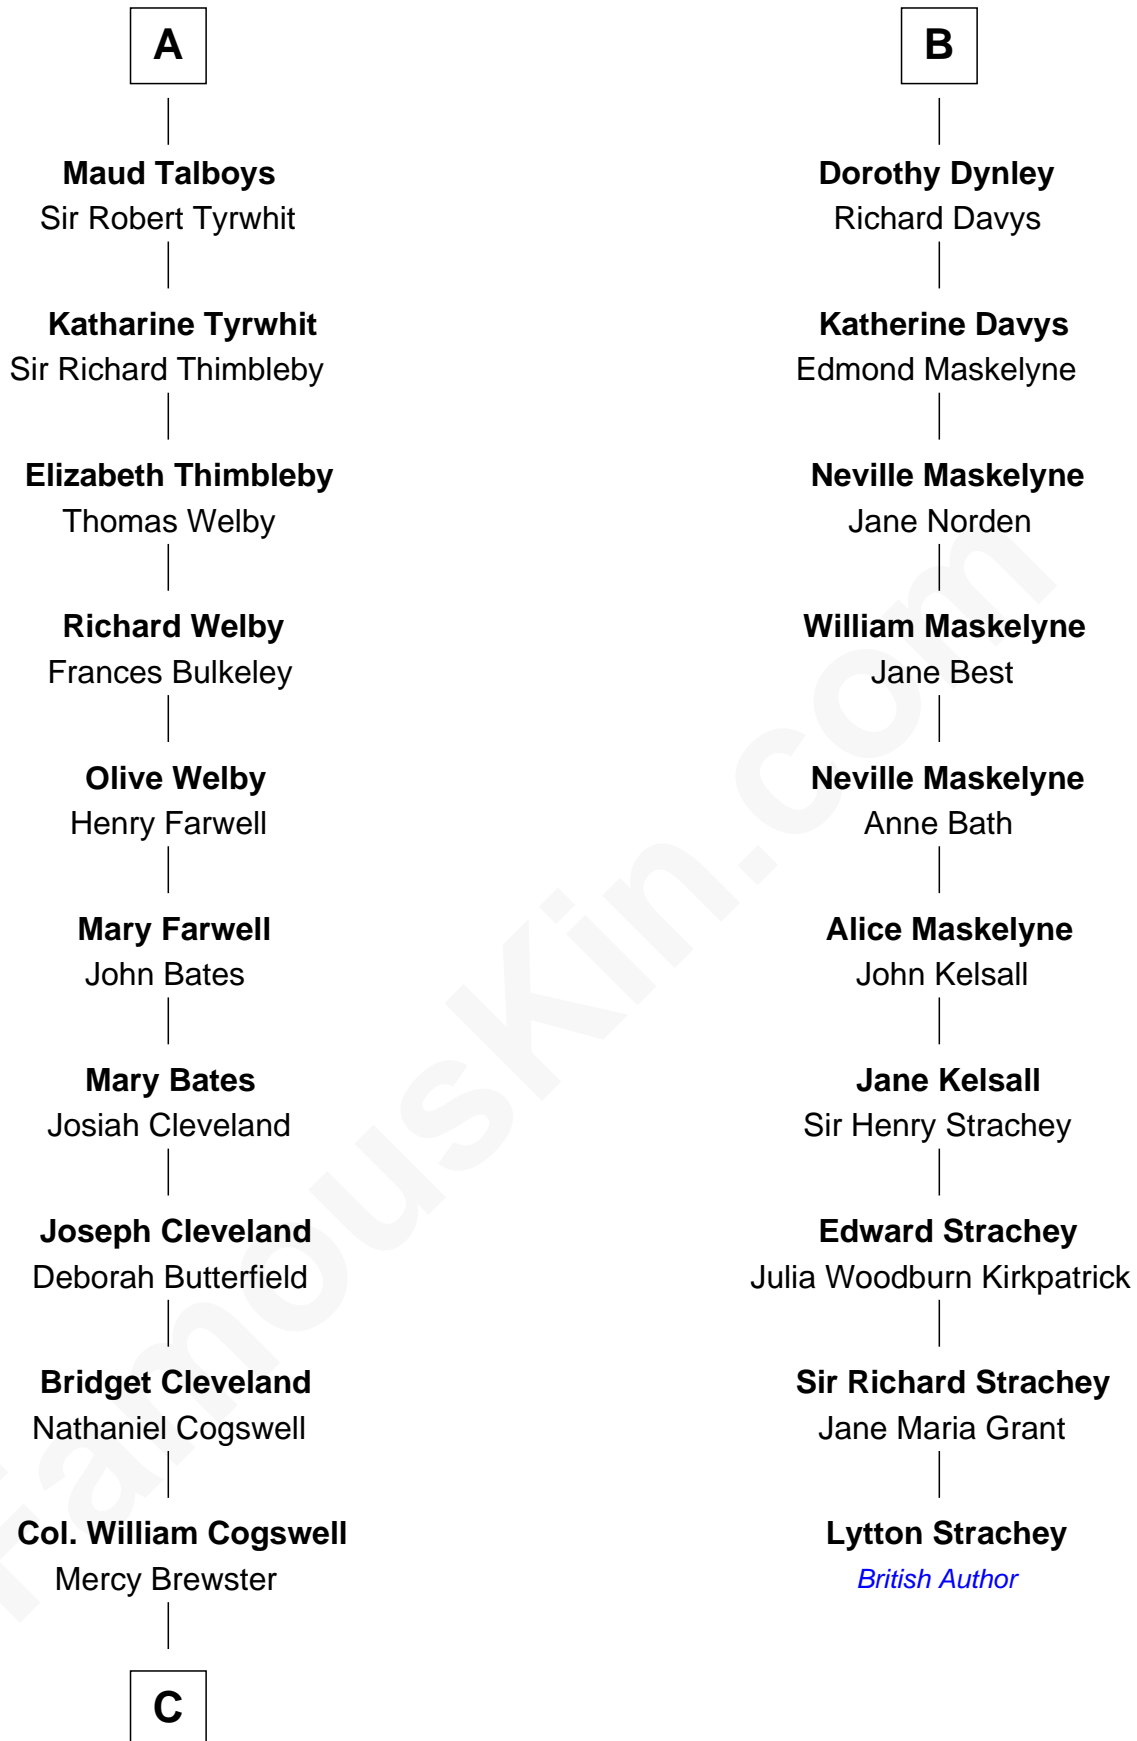

FamousKin.com
Relationship Chart of
Thomas Pynchon
American Novelist

16th cousin 5 times removed of

Lytton Strachey
Author and Co-Founder of Bloomsbury Group

C

—
Dr. William Henry Cogswell

Lucretia Anne Payne

—
Annie Payne Cogswell

William Lyon Pynchon

—
William Henry Chichele Pynchon

Carrie Susan Moyses

—
Thomas Ruggles Pynchon

Catherine Frances Bennett

—
Thomas Pynchon

Novelist