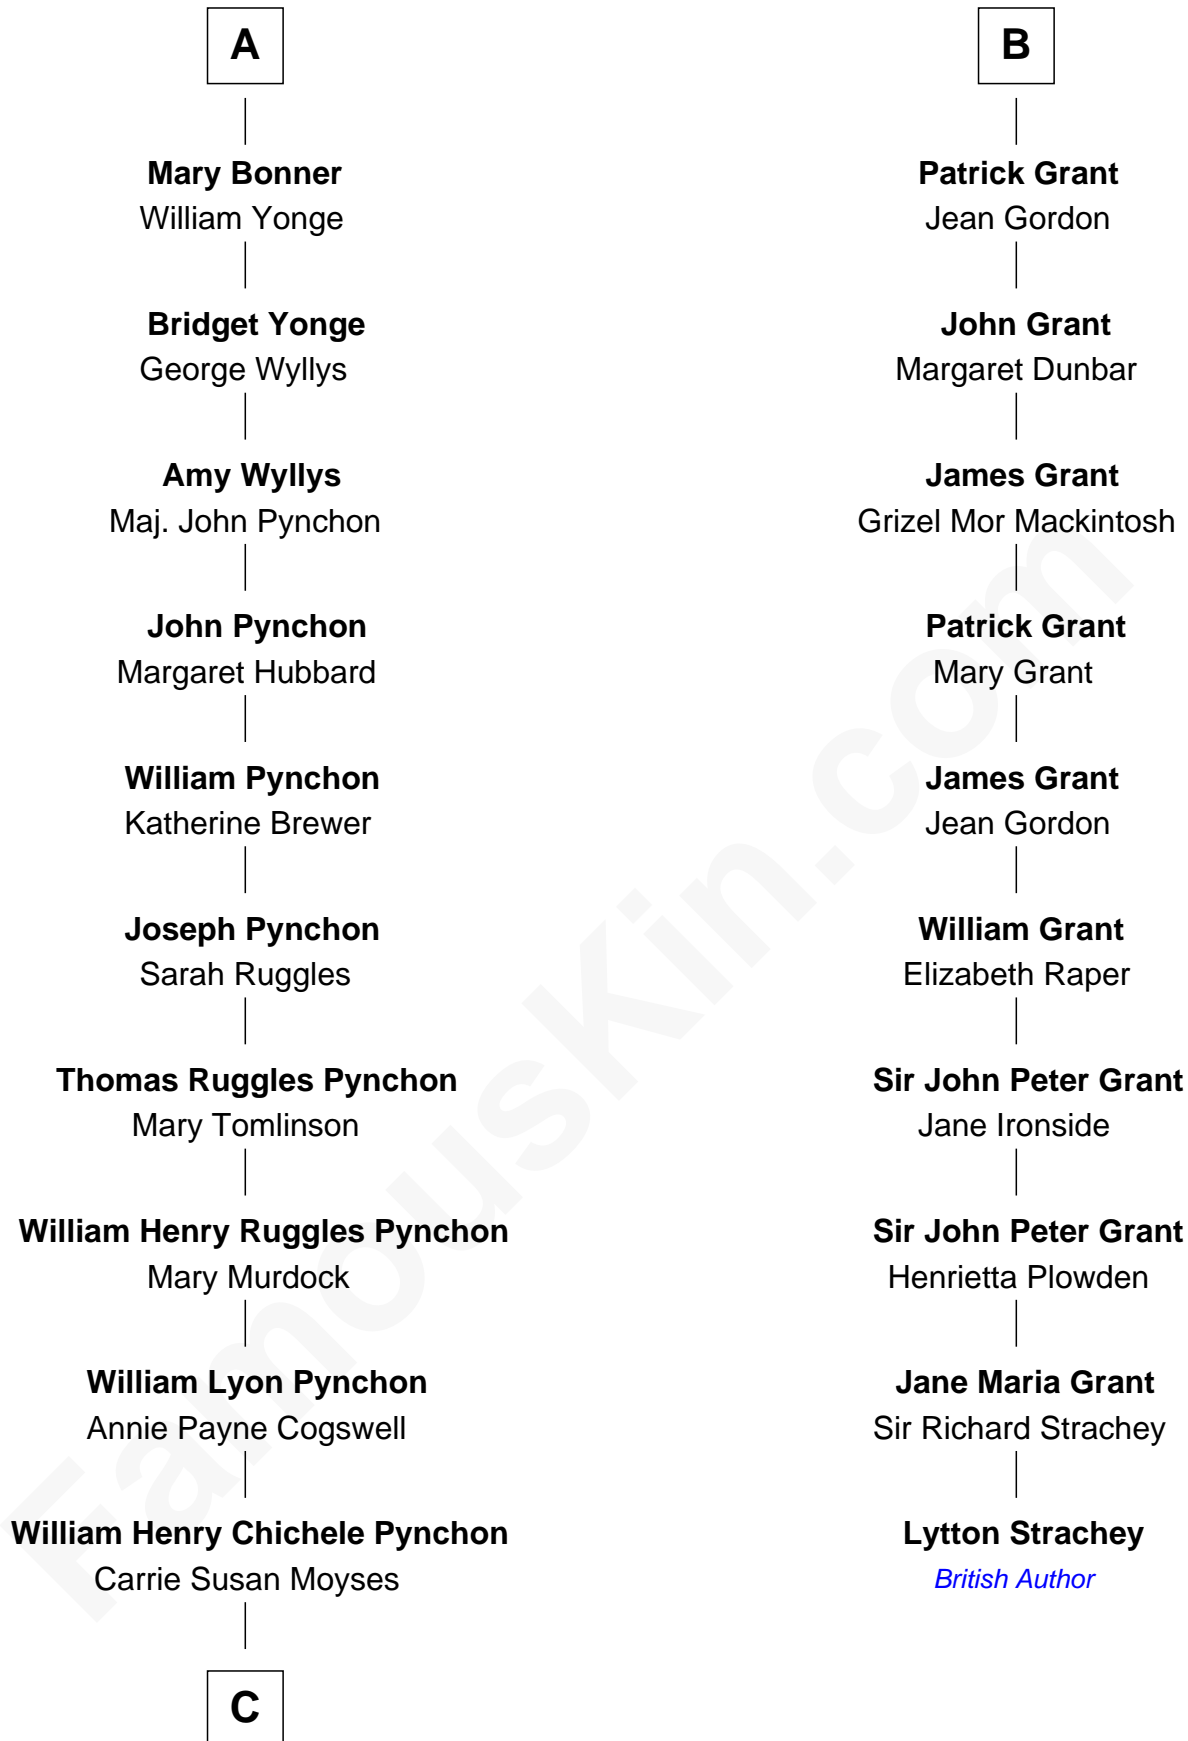

FamousKin.com
Relationship Chart of
Thomas Pynchon
American Novelist

16th cousin 2 times removed of

Lytton Strachey
Author and Co-Founder of Bloomsbury Group

C

—
Thomas Ruggles Pynchon

Catherine Frances Bennett

—
Thomas Pynchon

Novelist

FamousKin.com