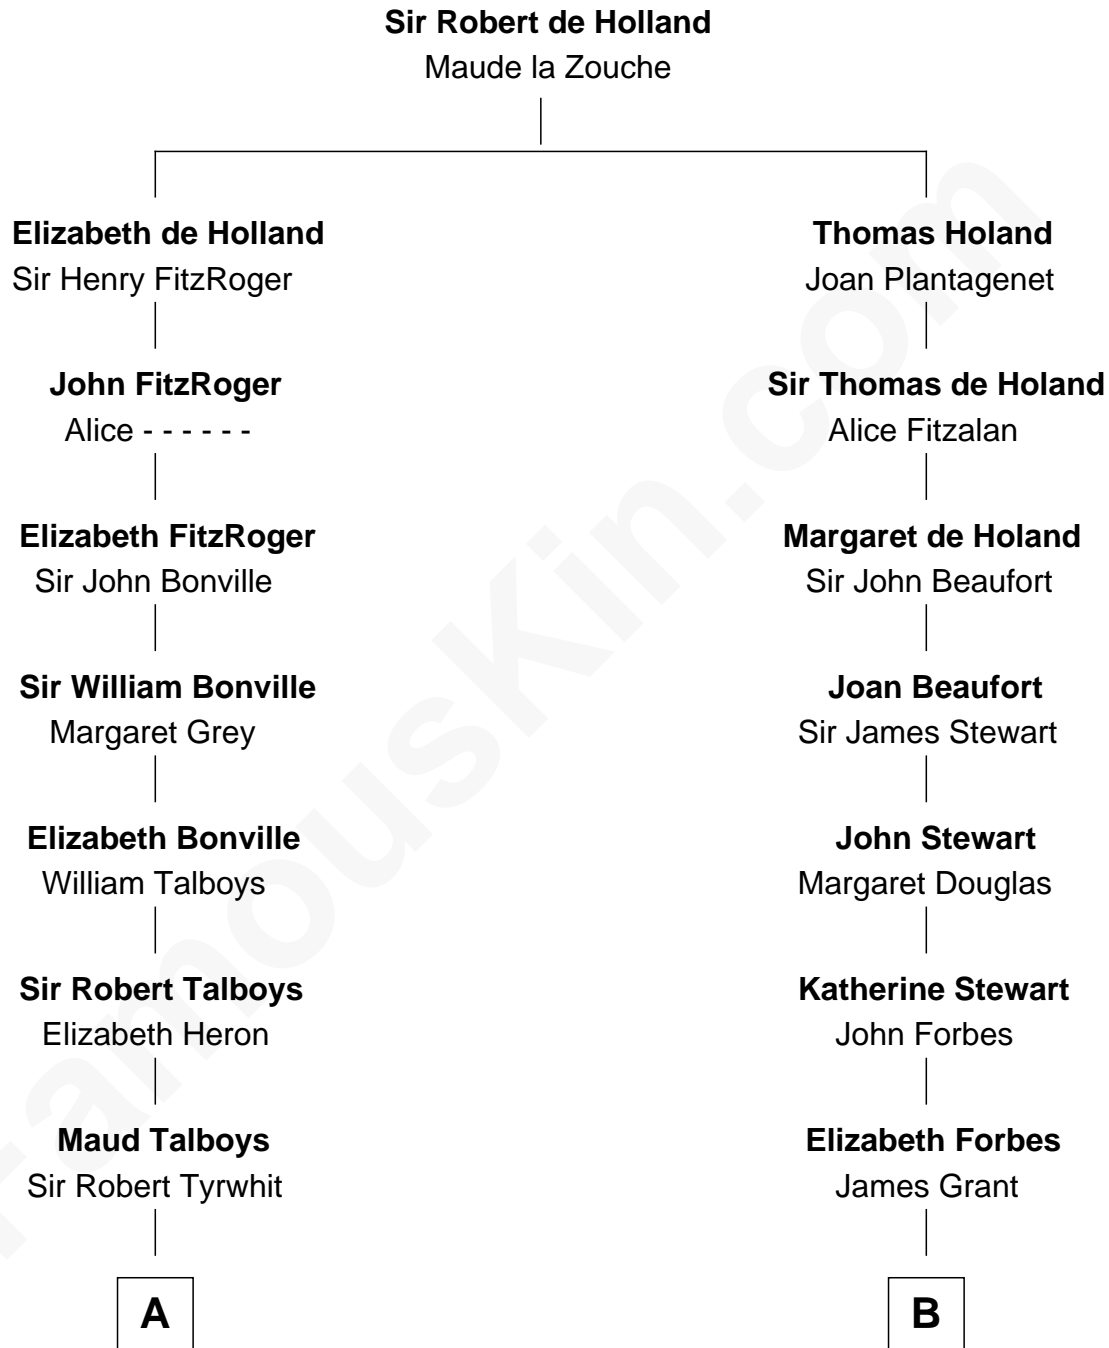

**FamousKin.com**  
**Relationship Chart of**  
**Thomas Pynchon**  
*American Novelist*

17th cousin 3 times removed of

**Lytton Strachey**  
*Author and Co-Founder of Bloomsbury Group*

**C**

—  
**Annie Payne Cogswell**

William Lyon Pynchon

—  
**William Henry Chichele Pynchon**

Carrie Susan Moyses

—  
**Thomas Ruggles Pynchon**

Catherine Frances Bennett

—  
**Thomas Pynchon**

*Novelist*

FamousKin.com