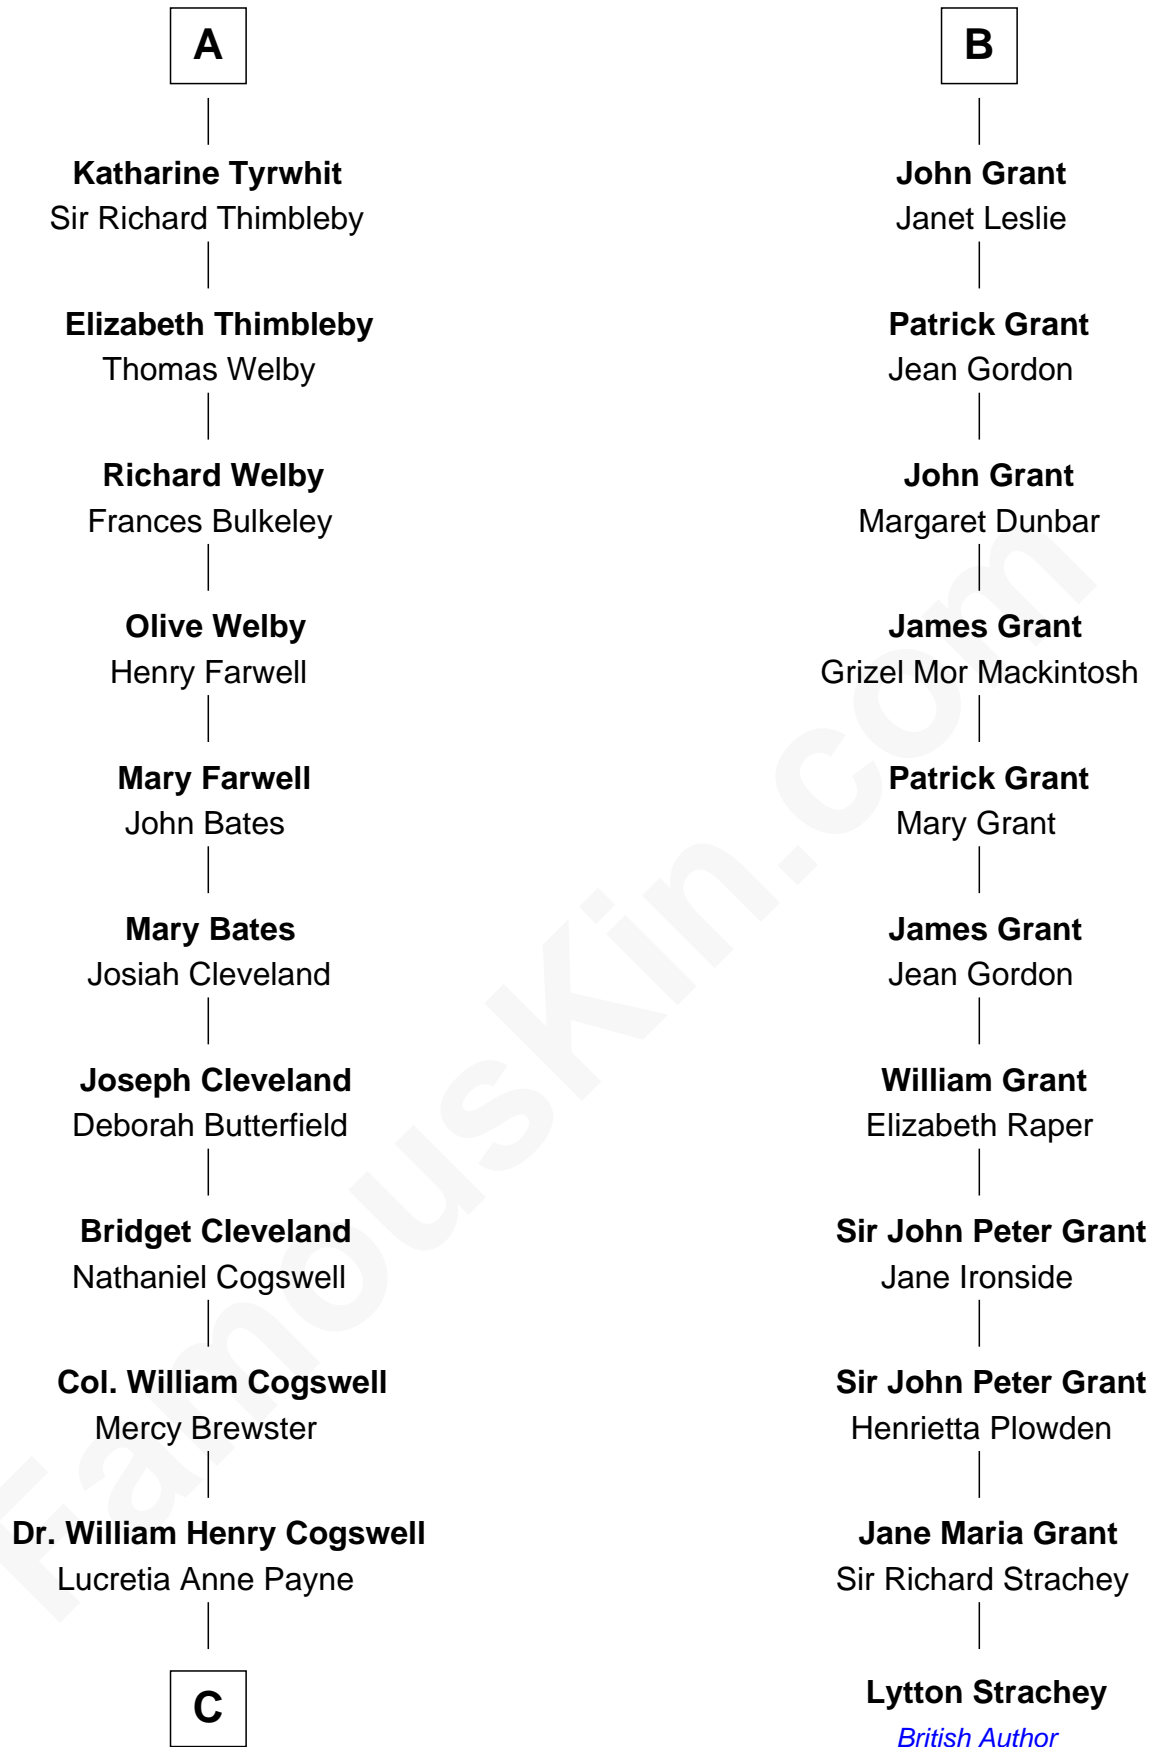

**FamousKin.com**  
**Relationship Chart of**  
**Thomas Pynchon**  
*American Novelist*

17th cousin 3 times removed of

**Lytton Strachey**  
*Author and Co-Founder of Bloomsbury Group*

**C**

—  
**Annie Payne Cogswell**

William Lyon Pynchon

—  
**William Henry Chichele Pynchon**

Carrie Susan Moyses

—  
**Thomas Ruggles Pynchon**

Catherine Frances Bennett

—  
**Thomas Pynchon**

*Novelist*

FamousKin.com