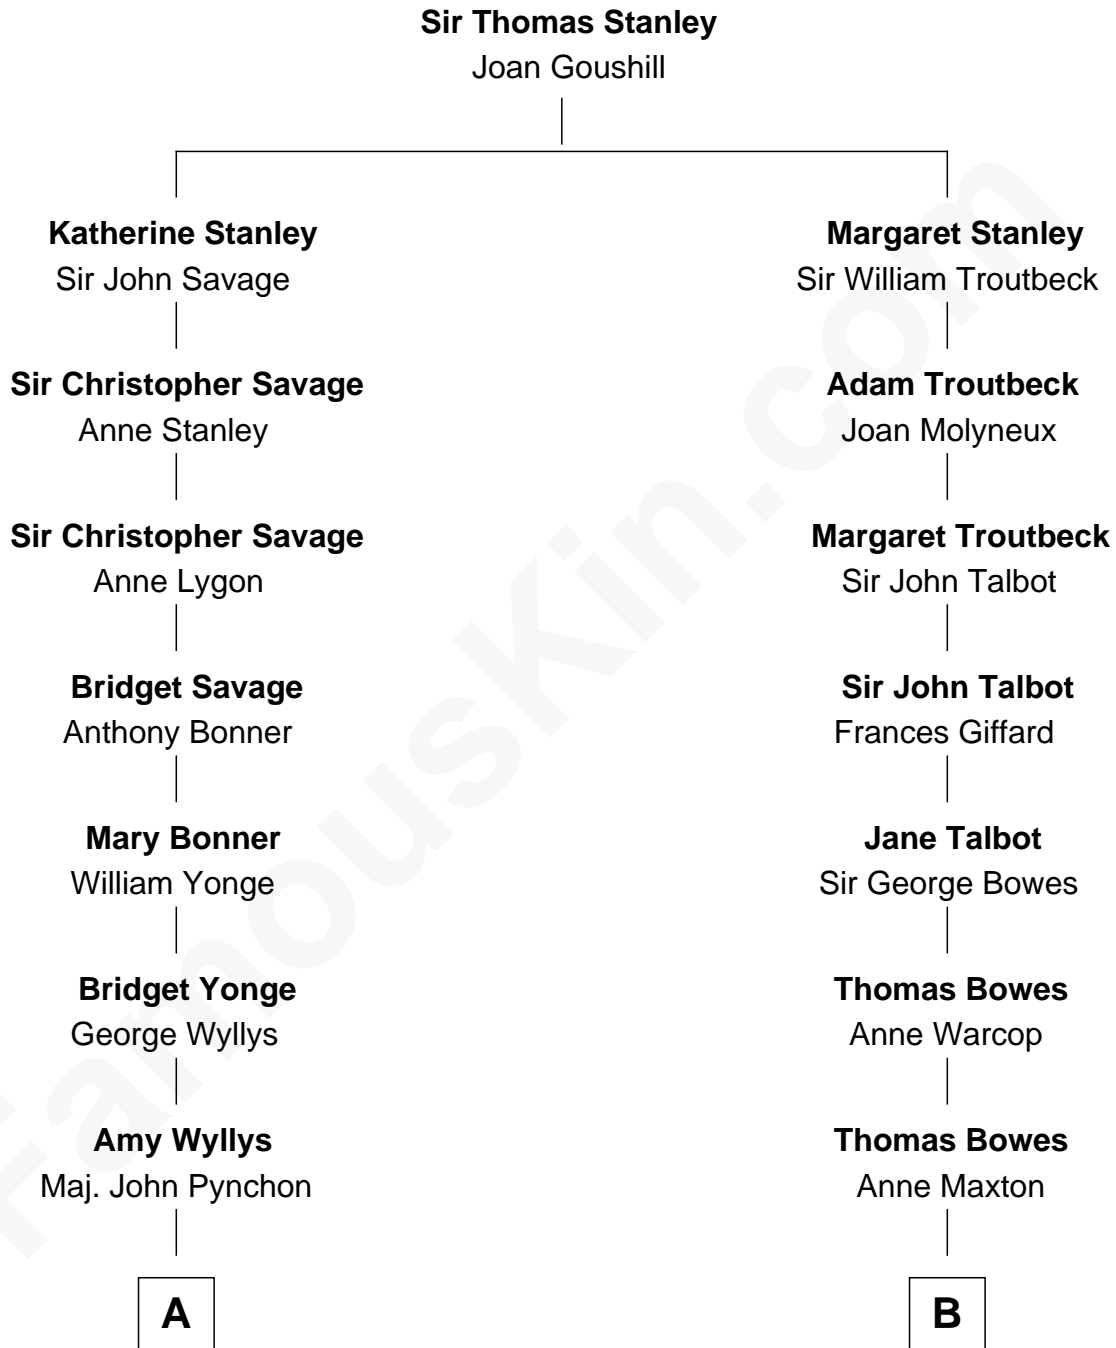

FamousKin.com
Relationship Chart of
Thomas Pynchon
American Novelist

15th cousin 3 times removed of
Sarah Ferguson
Duchess of York

C

Ronald Ivor Ferguson

Susan Mary Wright

Sarah Ferguson

Duchess of York

FamousKin.com