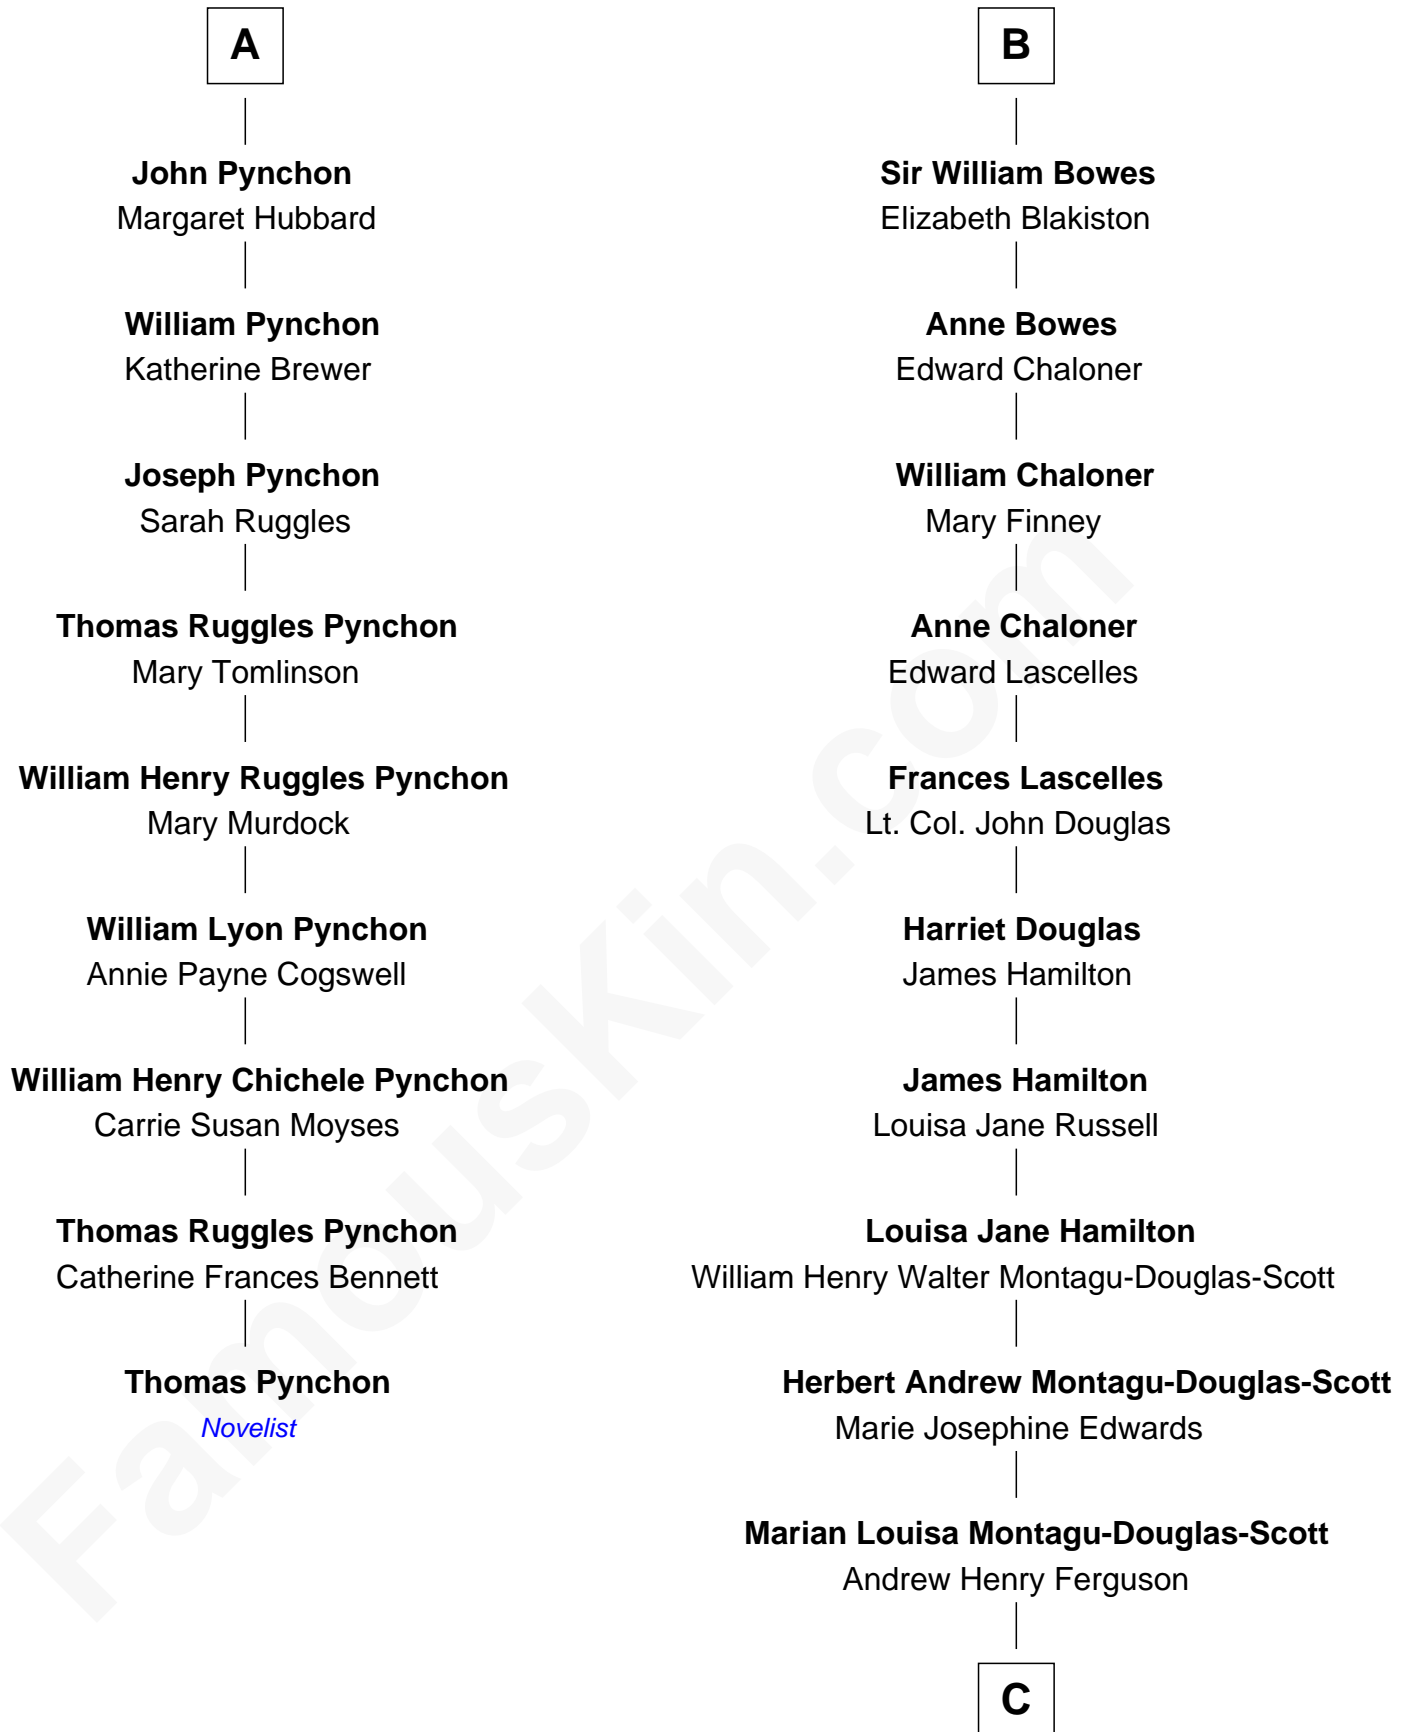

FamousKin.com
Relationship Chart of
Thomas Pynchon
American Novelist

15th cousin 3 times removed of
Sarah Ferguson
Duchess of York

C

Ronald Ivor Ferguson

Susan Mary Wright

Sarah Ferguson

Duchess of York

FamousKin.com