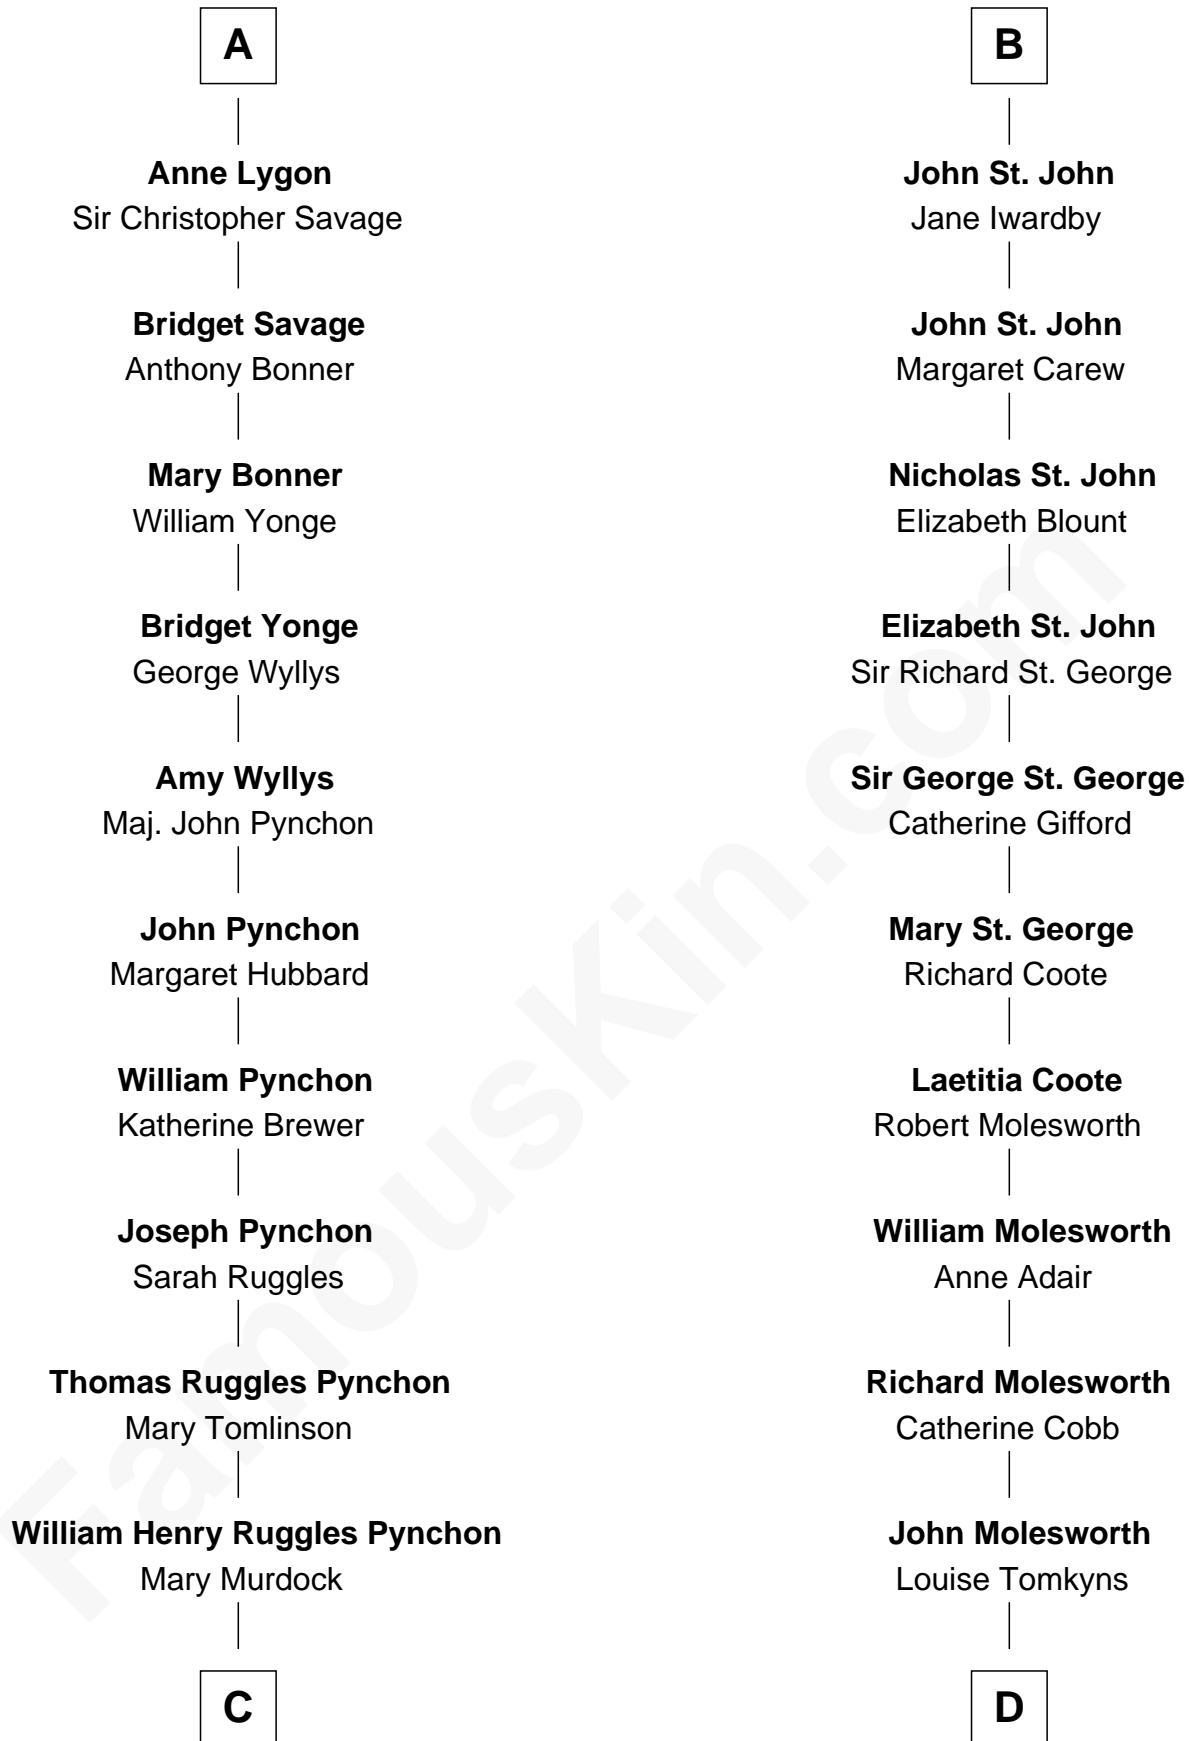

FamousKin.com
Relationship Chart of
Thomas Pynchon
American Novelist

19th cousin 1 time removed of

Olivia De Havilland
Movie Actress

C

William Lyon Pynchon
Annie Payne Cogswell

William Henry Chichele Pynchon
Carrie Susan Moyses

Thomas Ruggles Pynchon
Catherine Frances Bennett

Thomas Pynchon
Novelist

D

Margaret Letitia Molesworth
Charles Richard De Havilland

Walter Augustus De Havilland
Lillian Augusta Ruse

Olivia De Havilland
Movie Actress