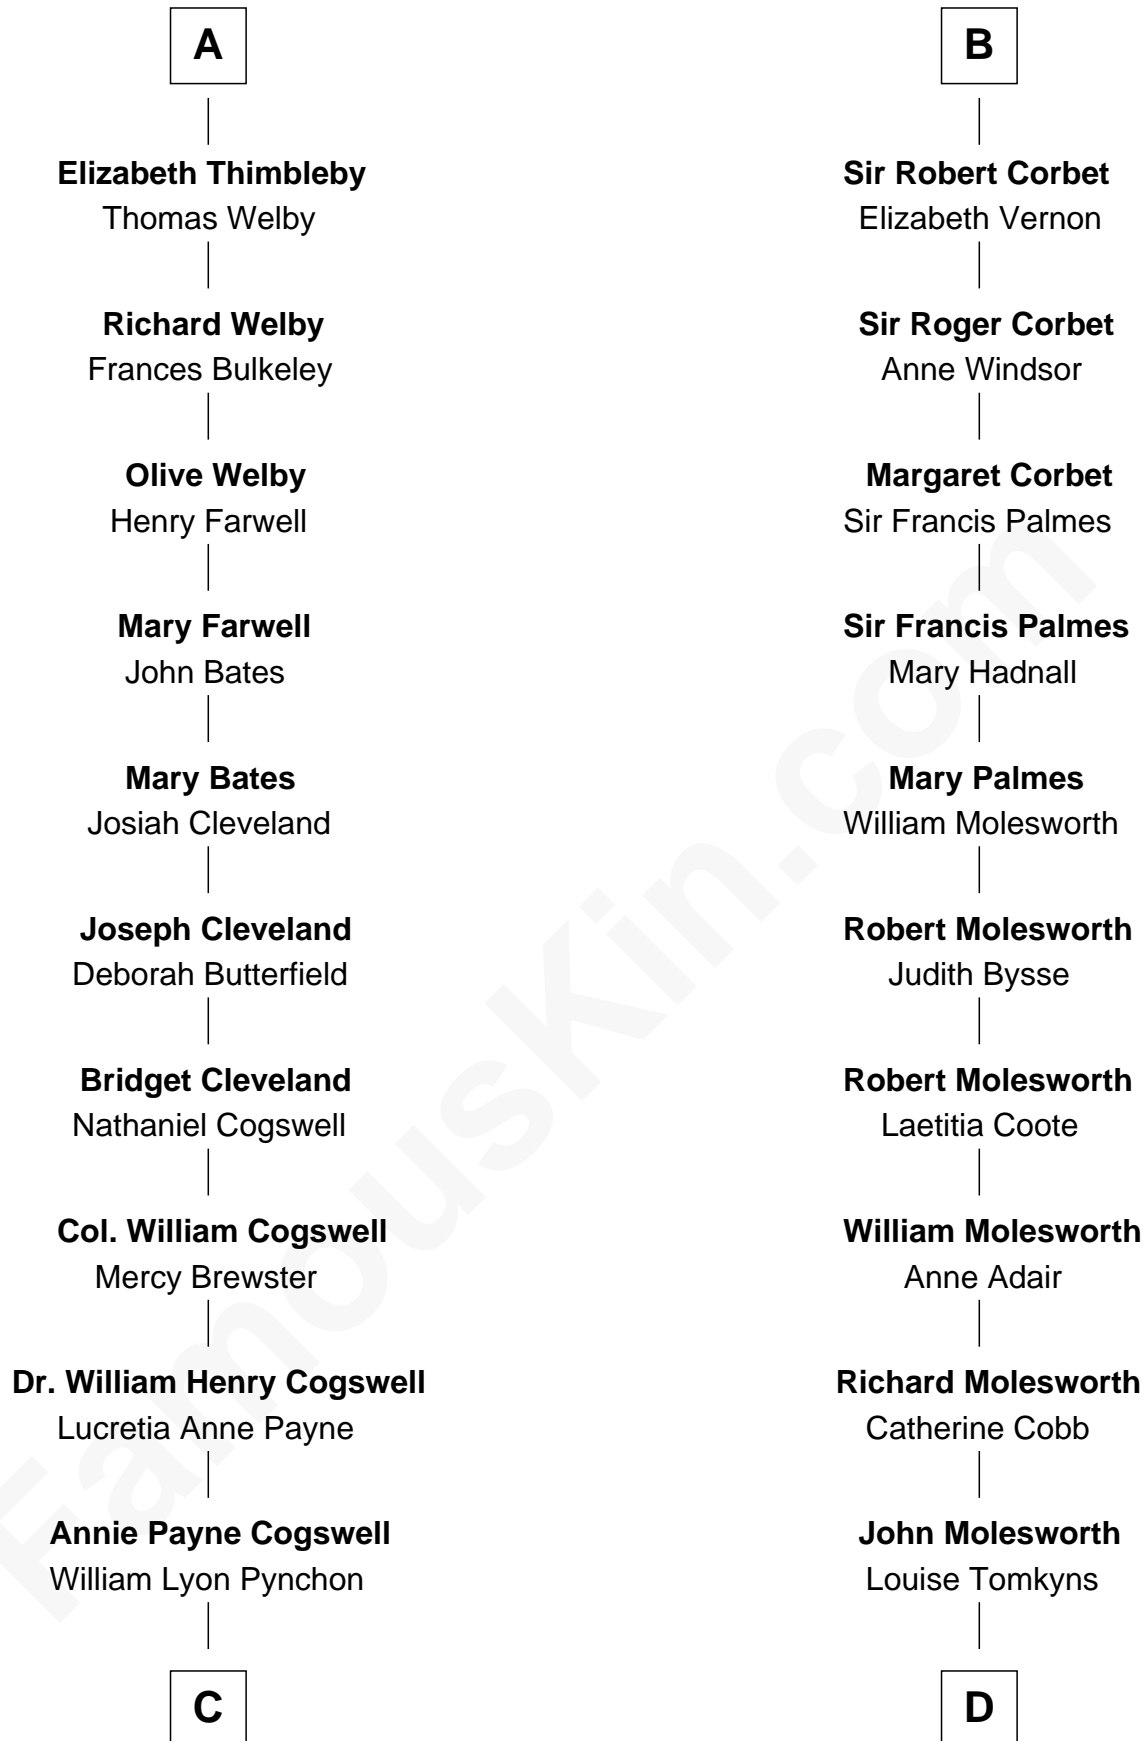

FamousKin.com Relationship Chart of

Thomas Pynchon

American Novelist

19th cousin of

Olivia De Havilland

Movie Actress

C

William Henry Chichele Pynchon

Carrie Susan Moyses

Thomas Ruggles Pynchon

Catherine Frances Bennett

Thomas Pynchon

Novelist

D

Margaret Letitia Molesworth

Charles Richard De Havilland