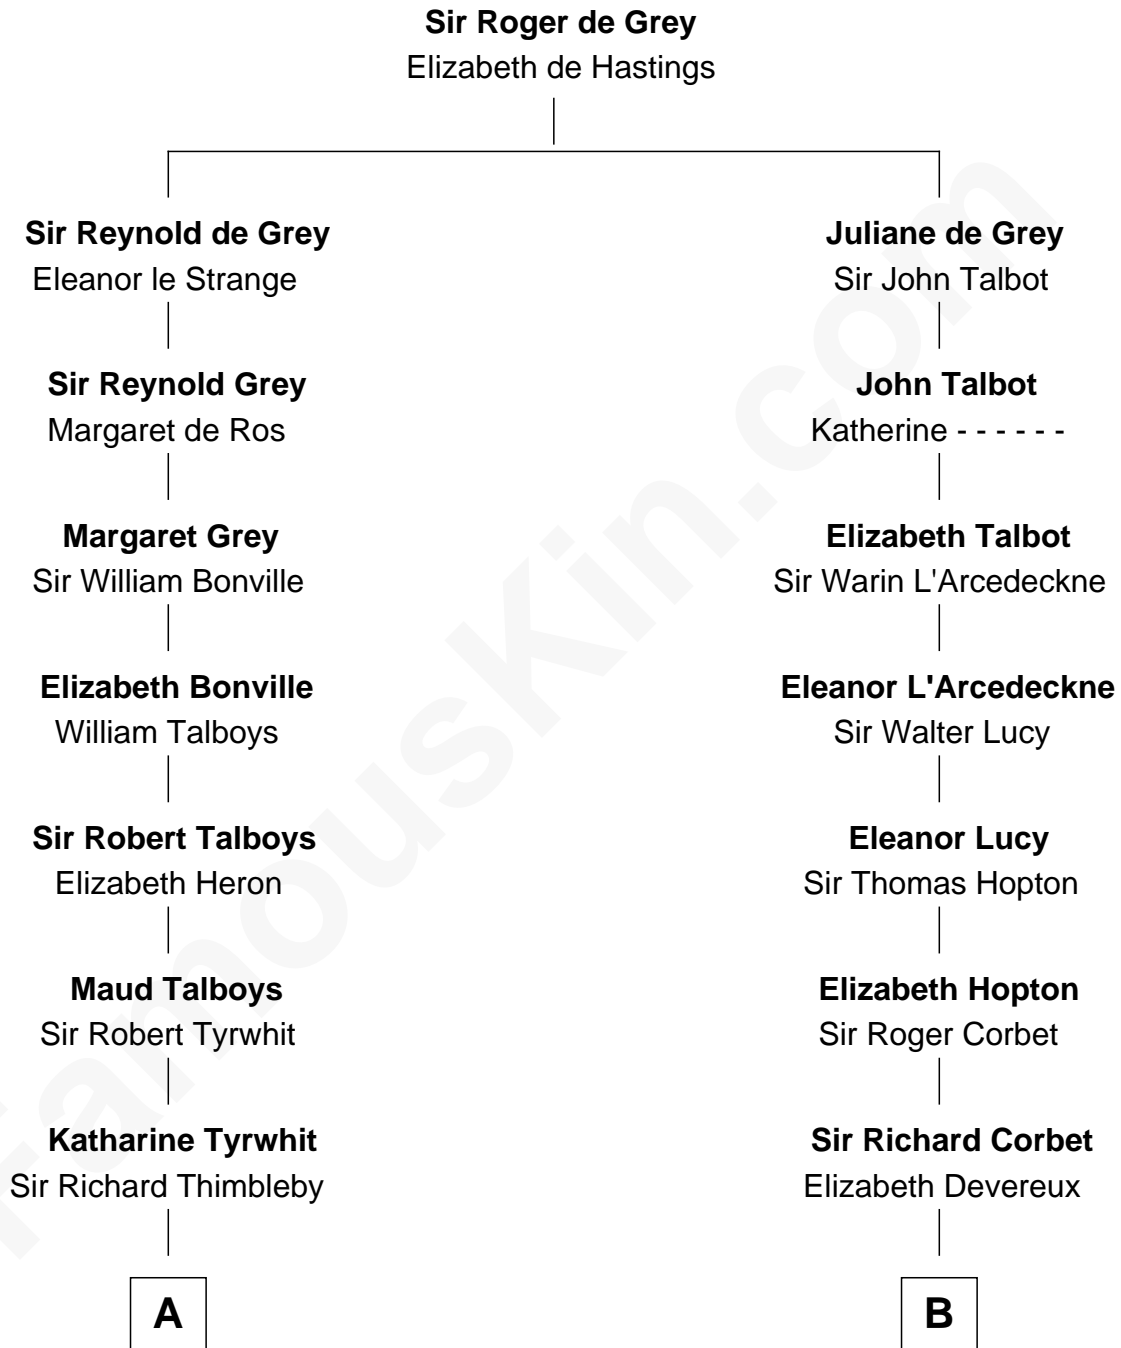

FamousKin.com Relationship Chart of

Thomas Pynchon

American Novelist

19th cousin of

Olivia De Havilland

Movie Actress

C

William Henry Chichele Pynchon

Carrie Susan Moyses

Thomas Ruggles Pynchon

Catherine Frances Bennett

Thomas Pynchon

Novelist

D

Margaret Letitia Molesworth

Charles Richard De Havilland