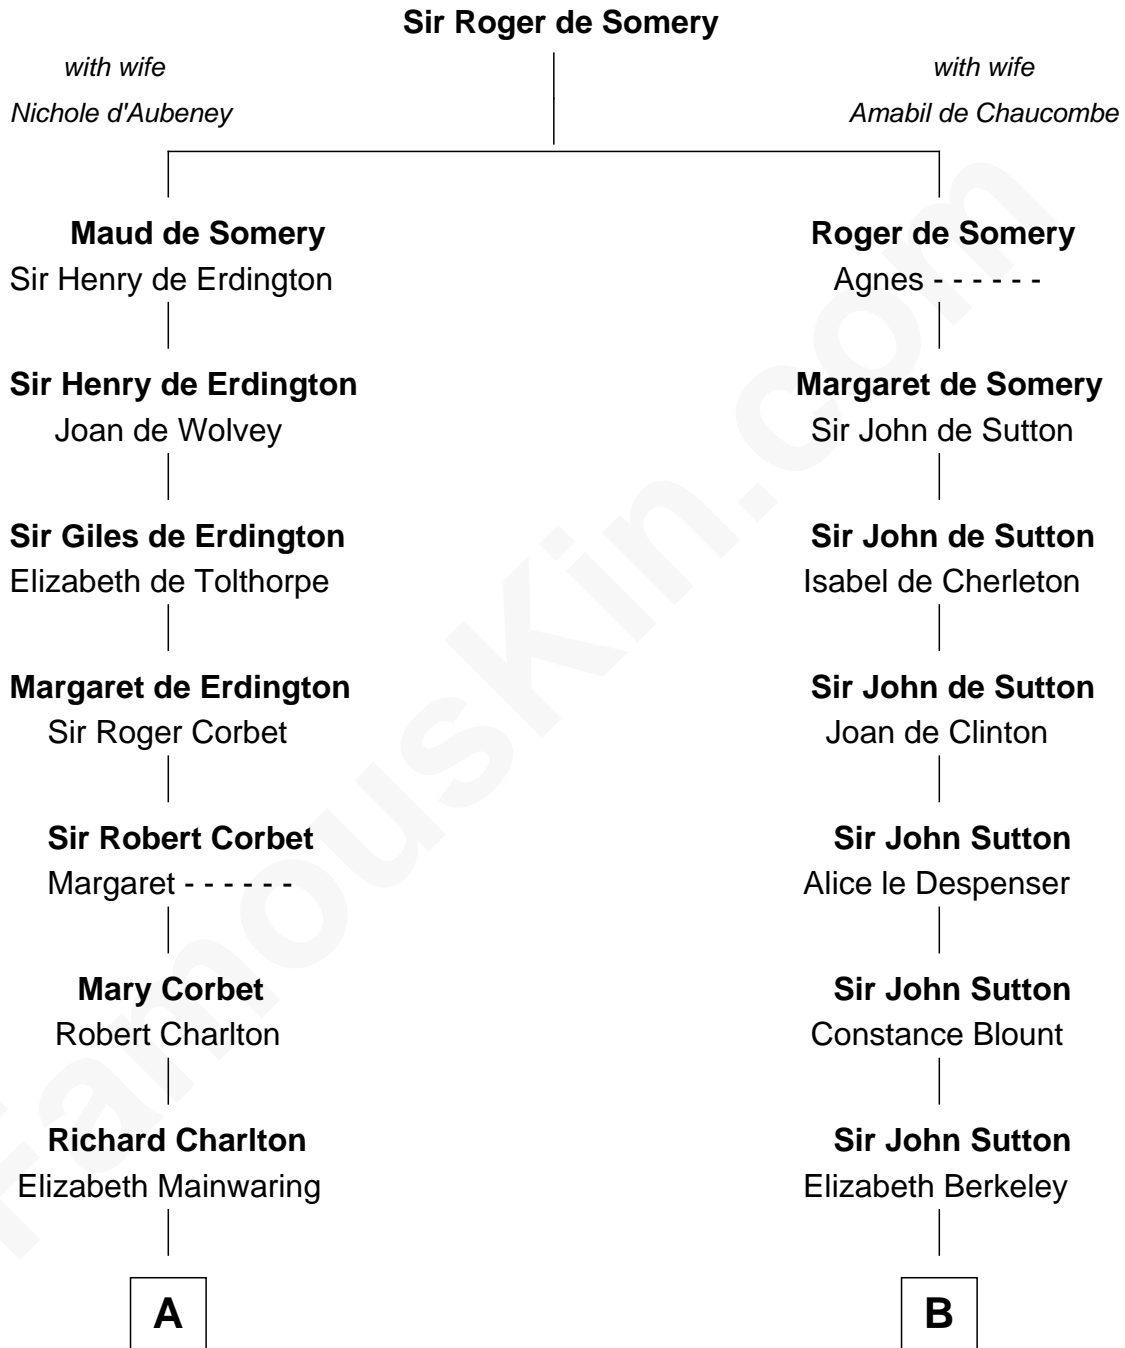

FamousKin.com
Relationship Chart of
Thomas Pynchon
American Novelist

16th cousin 4 times removed of

George Clinton
4th U.S. Vice President

C

—
William Lyon Pynchon

Annie Payne Cogswell

—
William Henry Chichele Pynchon

Carrie Susan Moyses

—
Thomas Ruggles Pynchon

Catherine Frances Bennett

—
Thomas Pynchon

Novelist