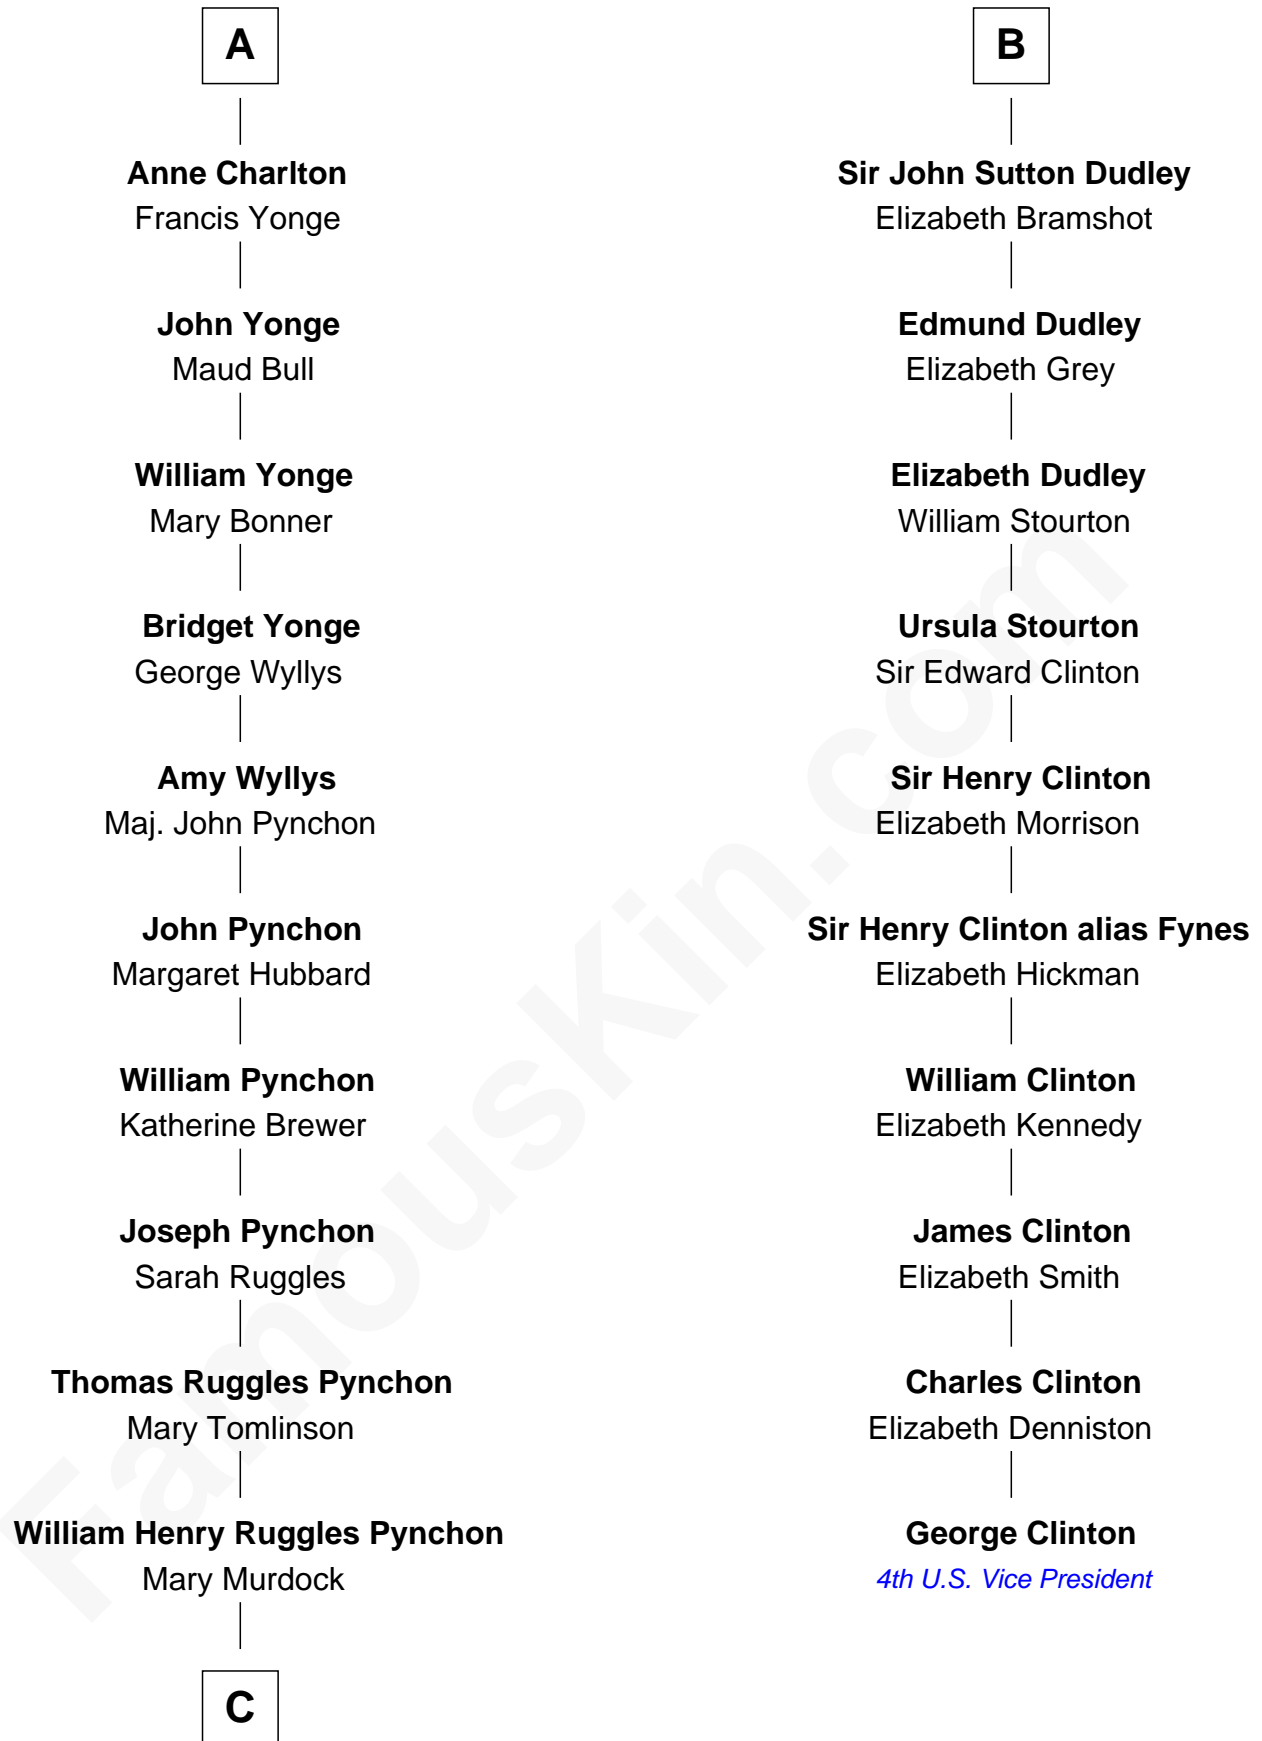

FamousKin.com
Relationship Chart of
Thomas Pynchon
American Novelist

16th cousin 4 times removed of

George Clinton
4th U.S. Vice President

C

—
William Lyon Pynchon

Annie Payne Cogswell

—
William Henry Chichele Pynchon

Carrie Susan Moyses

—
Thomas Ruggles Pynchon

Catherine Frances Bennett

—
Thomas Pynchon

Novelist