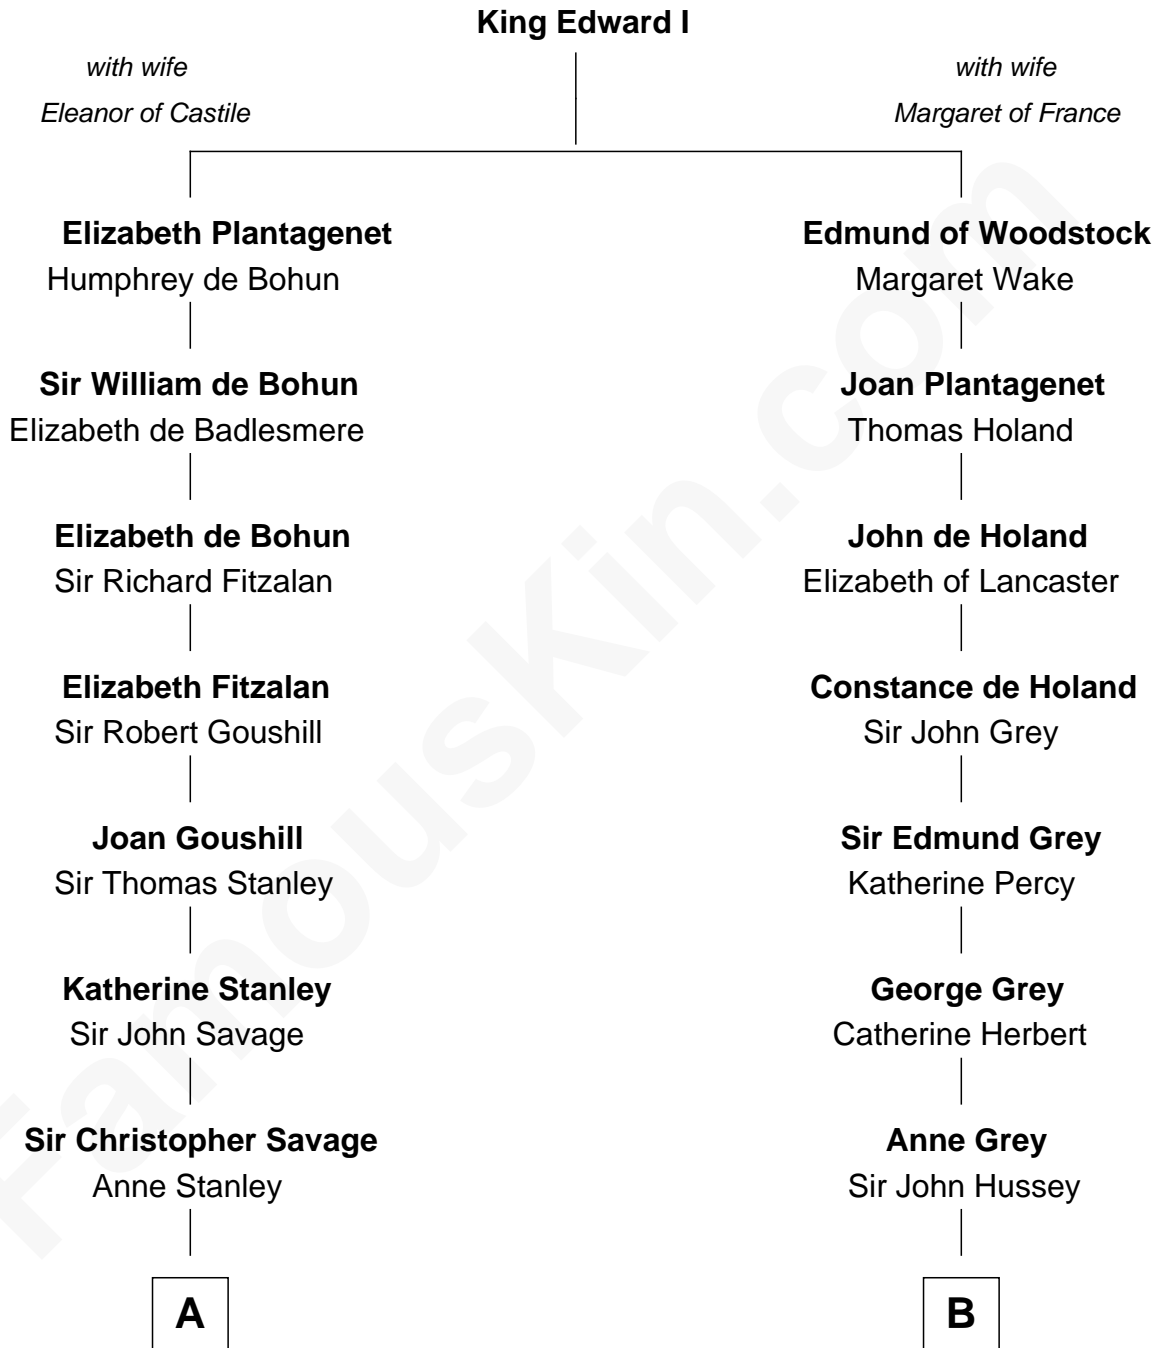

**FamousKin.com**  
**Relationship Chart of**  
**Thomas Pynchon**  
*American Novelist*

13th cousin 7 times removed of

**George Clinton**  
*4th U.S. Vice President*

**C**

—  
**William Lyon Pynchon**

Annie Payne Cogswell

—  
**William Henry Chichele Pynchon**

Carrie Susan Moyses

—  
**Thomas Ruggles Pynchon**

Catherine Frances Bennett

—  
**Thomas Pynchon**

*Novelist*

FamousKin.com