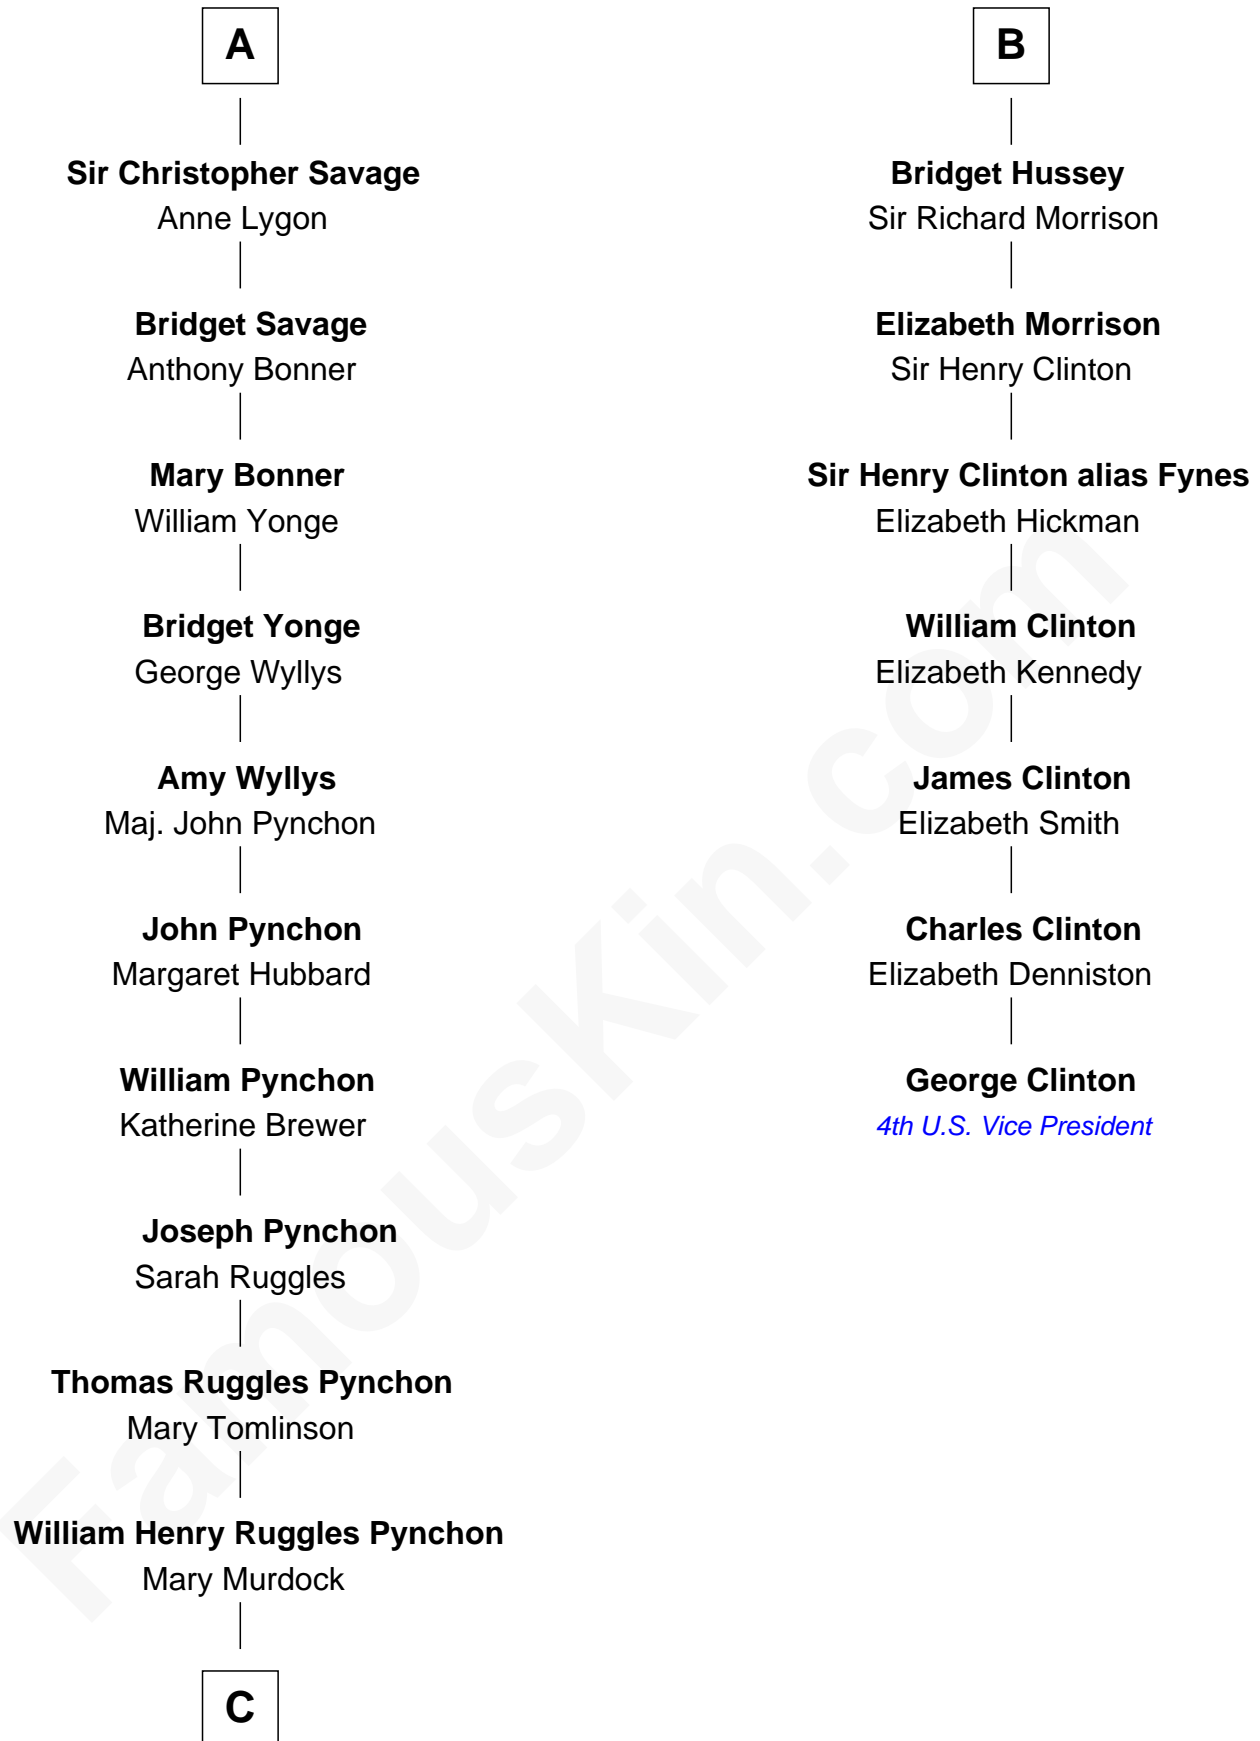

**FamousKin.com**  
**Relationship Chart of**  
**Thomas Pynchon**  
*American Novelist*

13th cousin 7 times removed of

**George Clinton**  
*4th U.S. Vice President*

**C**

—  
**William Lyon Pynchon**

Annie Payne Cogswell

—  
**William Henry Chichele Pynchon**

Carrie Susan Moyses

—  
**Thomas Ruggles Pynchon**

Catherine Frances Bennett

—  
**Thomas Pynchon**

*Novelist*

FamousKin.com