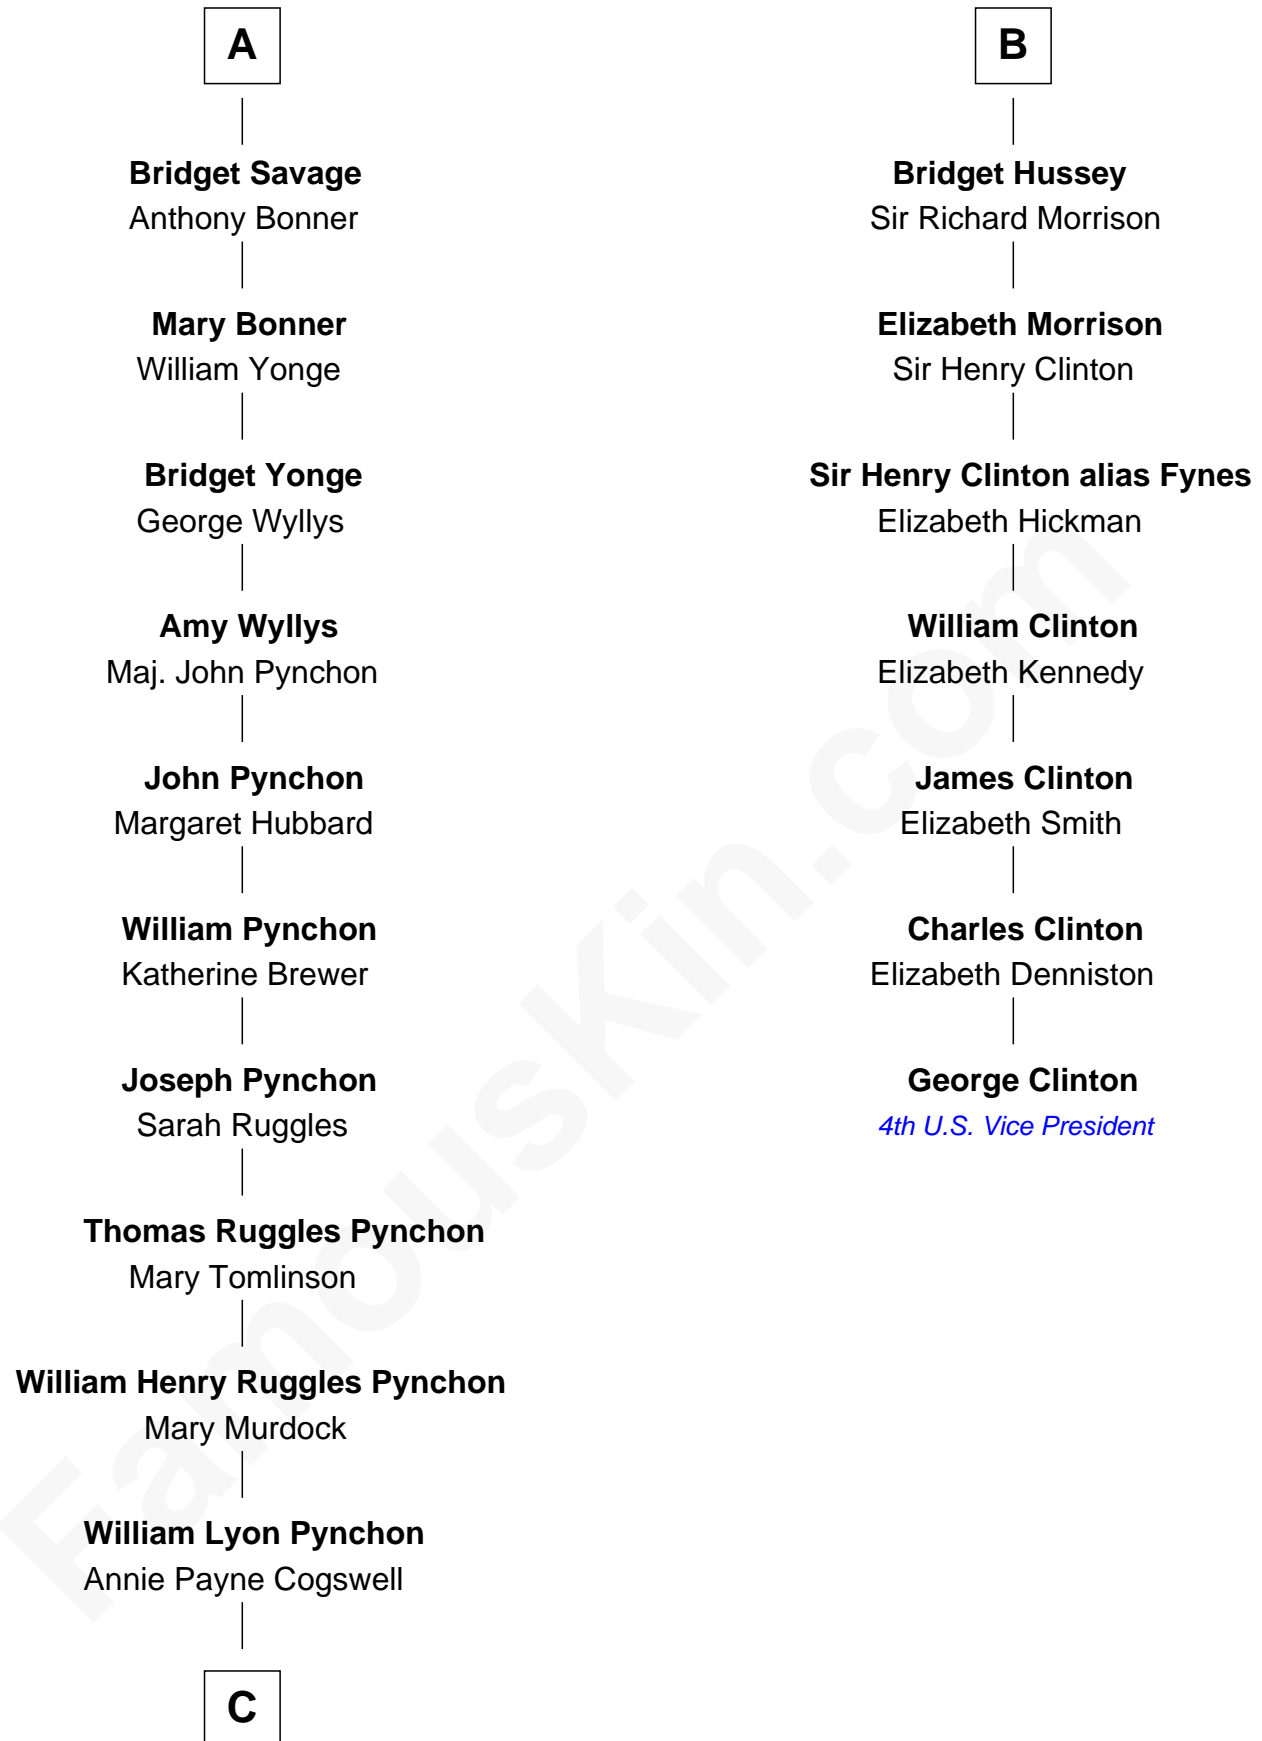

**FamousKin.com**  
**Relationship Chart of**  
**Thomas Pynchon**  
*American Novelist*

13th cousin 6 times removed of

**George Clinton**  
*4th U.S. Vice President*

**Henry Plantagenet**  
 Maud de Chaworth

**Eleanor Plantagenet**  
 Richard Fitzalan

**Sir Richard Fitzalan**  
 Elizabeth de Bohun

**Elizabeth Fitzalan**  
 Sir Robert Goushill

**Joan Goushill**  
 Sir Thomas Stanley

**Katherine Stanley**  
 Sir John Savage

**Sir Christopher Savage**  
 Anne Stanley

**Sir Christopher Savage**  
 Anne Lygon

**A**

**Henry of Lancaster**  
 Isabella de Beaumont

**Blanche of Lancaster**  
 John of Gaunt

**Elizabeth of Lancaster**  
 John de Holand

**Constance de Holand**  
 Sir John Grey

**Sir Edmund Grey**  
 Katherine Percy

**George Grey**  
 Catherine Herbert

**Anne Grey**  
 Sir John Hussey

**B**

**C**

—  
**William Henry Chichele Pynchon**

Carrie Susan Moyses