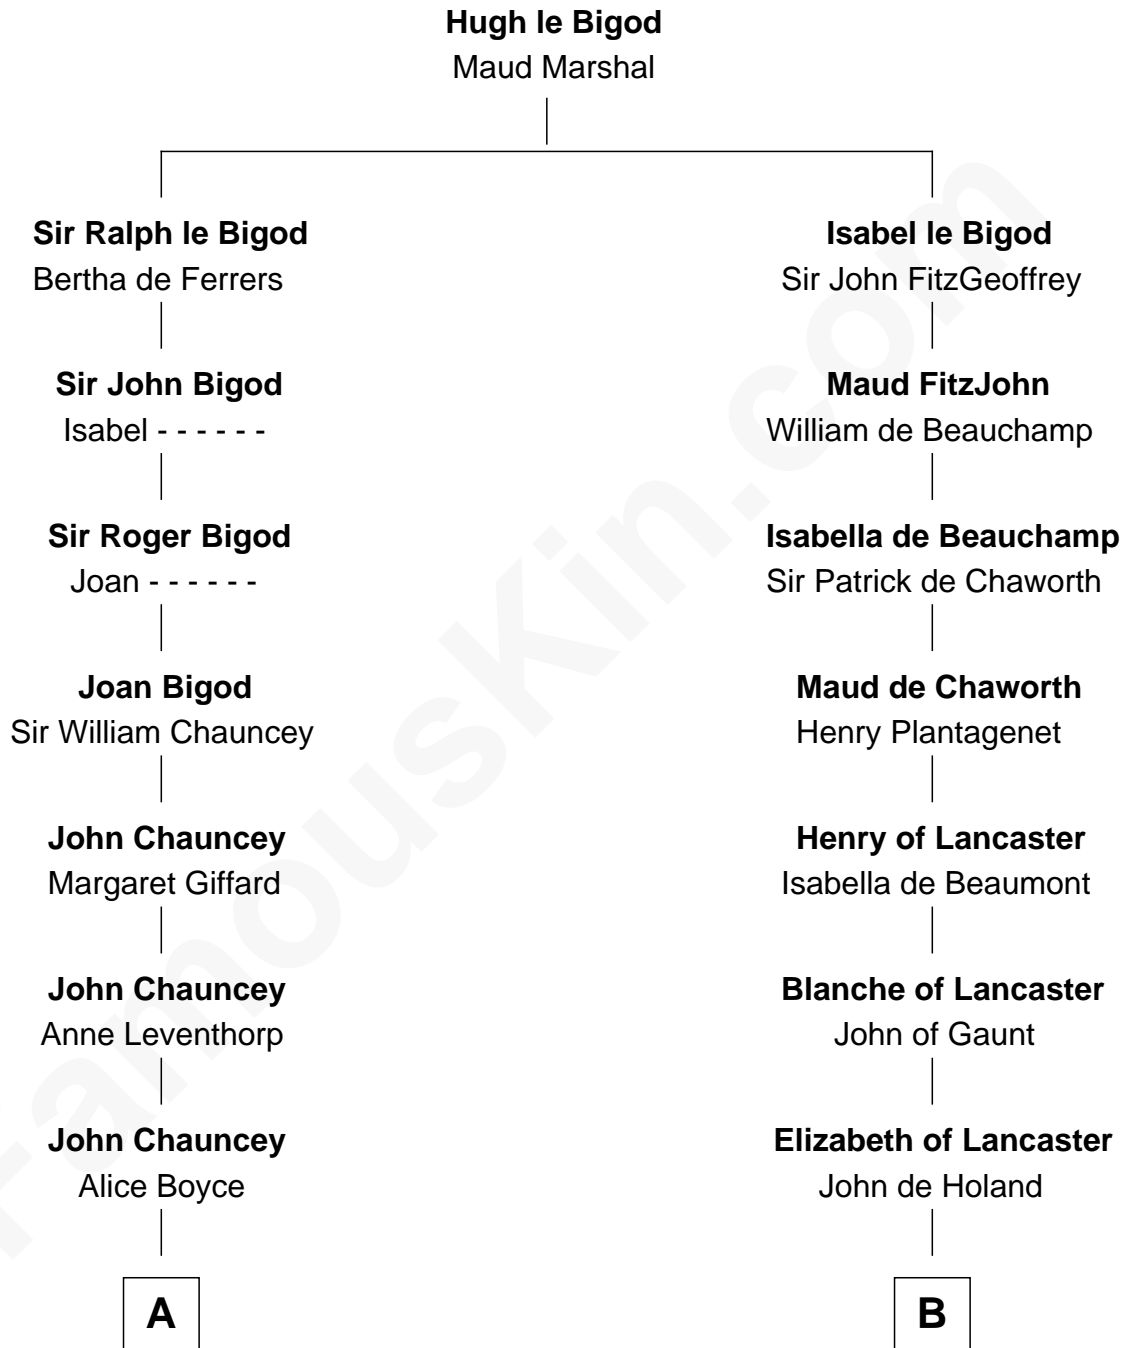

**FamousKin.com**  
**Relationship Chart of**  
**Thomas Pynchon**  
*American Novelist*

17th cousin 3 times removed of  
**George Clinton**  
*4th U.S. Vice President*

**C**

—  
**William Lyon Pynchon**

Annie Payne Cogswell

—  
**William Henry Chichele Pynchon**

Carrie Susan Moyses

—  
**Thomas Ruggles Pynchon**

Catherine Frances Bennett

—  
**Thomas Pynchon**

*Novelist*