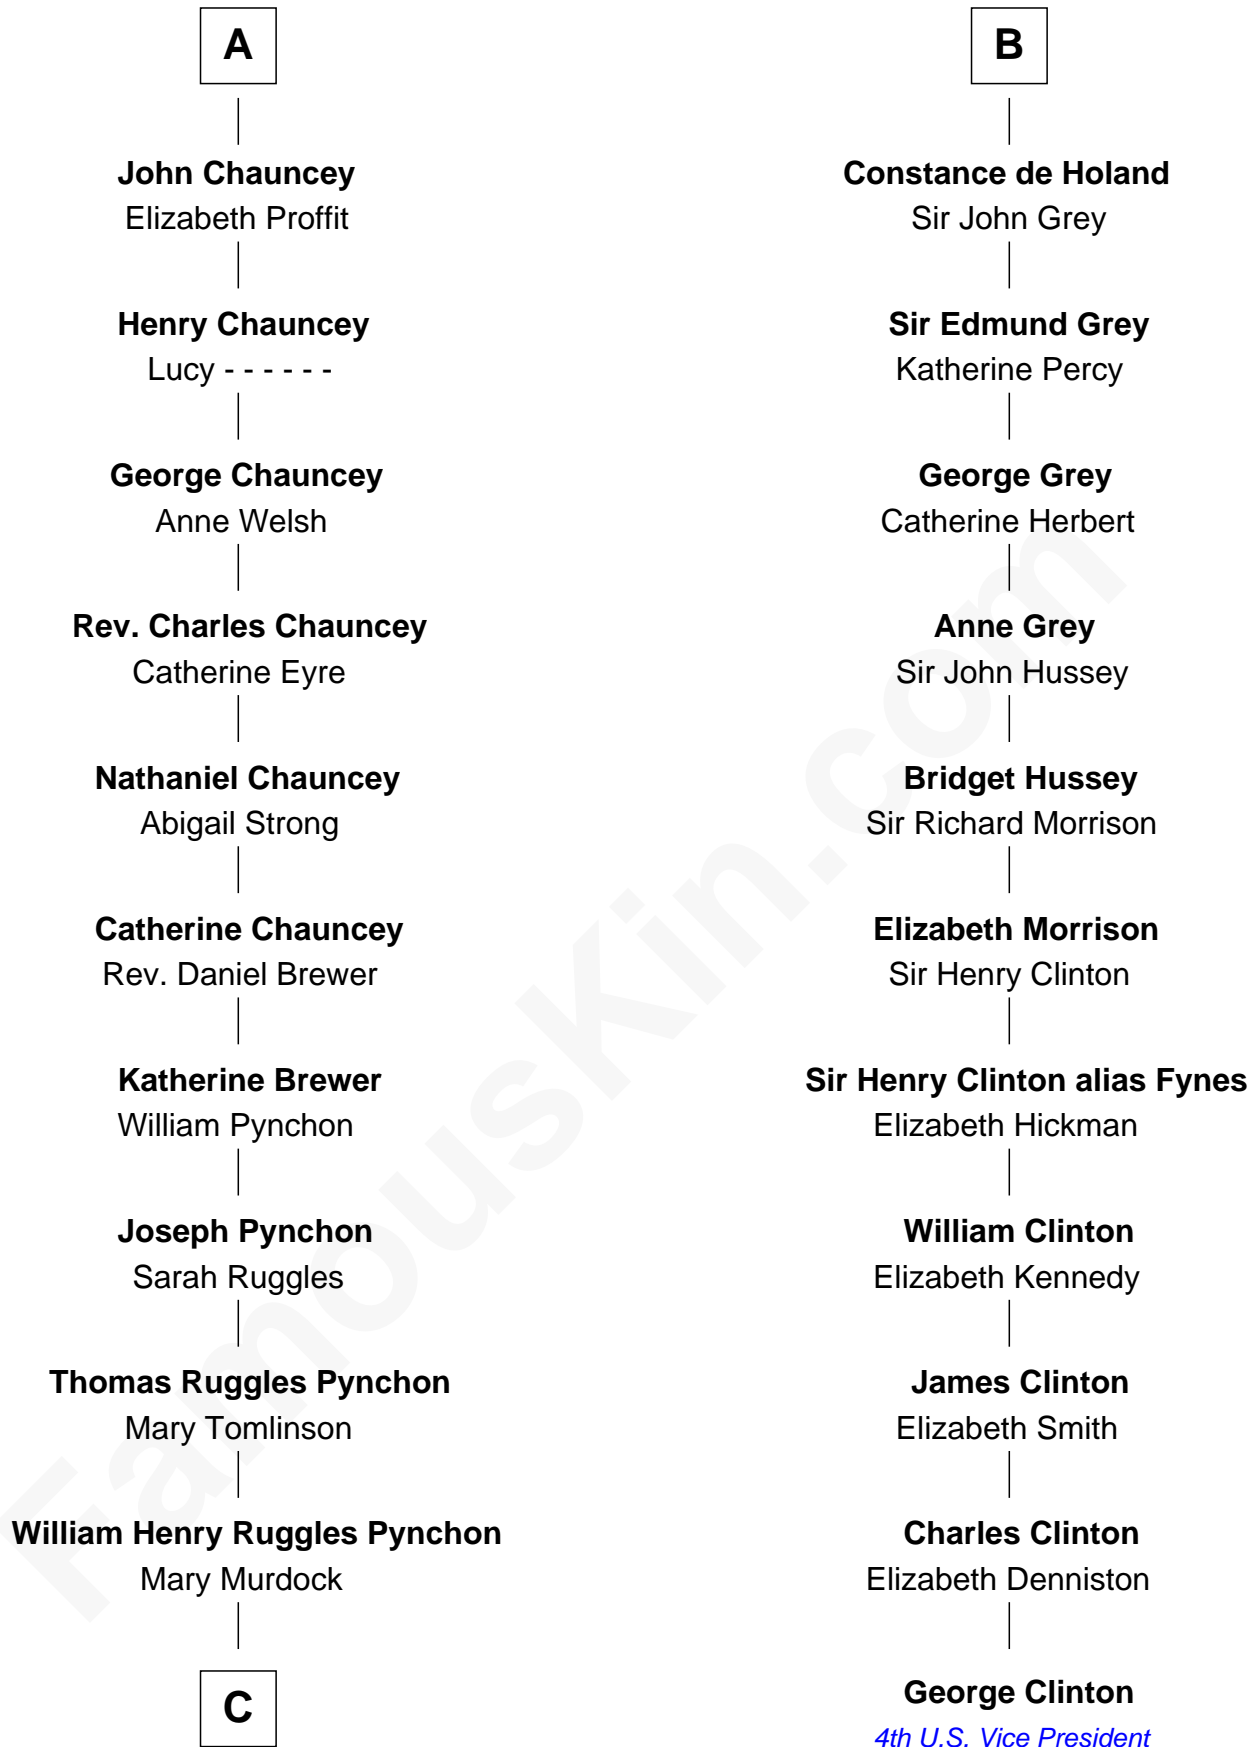

**FamousKin.com**  
**Relationship Chart of**  
**Thomas Pynchon**  
*American Novelist*

17th cousin 3 times removed of  
**George Clinton**  
*4th U.S. Vice President*

**C**

—  
**William Lyon Pynchon**

Annie Payne Cogswell

—  
**William Henry Chichele Pynchon**

Carrie Susan Moyses

—  
**Thomas Ruggles Pynchon**

Catherine Frances Bennett

—  
**Thomas Pynchon**

*Novelist*